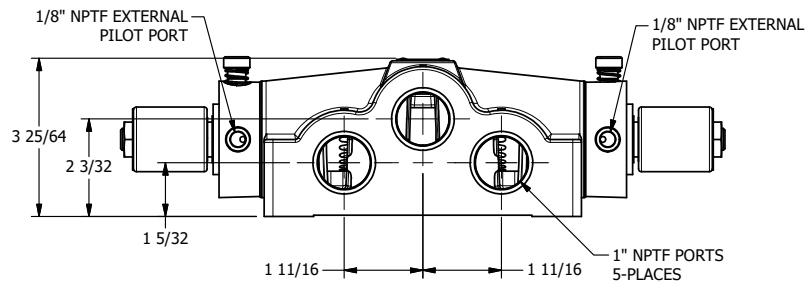

4

3

2

1

AAA
PRODUCTS
INTERNATIONAL

**AAA PRODUCTS
INTERNATIONAL**
7114 Harry Hines Blvd
Dallas, TX 75235

TITLE: 1" SIDE PORT, DBL SOL, 3 POS,
SPR CTR, SOL SHFT, FLOAT CTR SPL,
MOLD-OVER, LCKNG OVRD, EXT PILOT

DRAWING NO.:
DIM_SY8GMOZ

4

3

2

1

THE INFORMATION CONTAINED WITHIN THIS DOCUMENT IS PROPRIETARY TO AAA PRODUCTS AND MAY NOT BE DISCLOSED WITHOUT PRIOR WRITTEN CONSENT