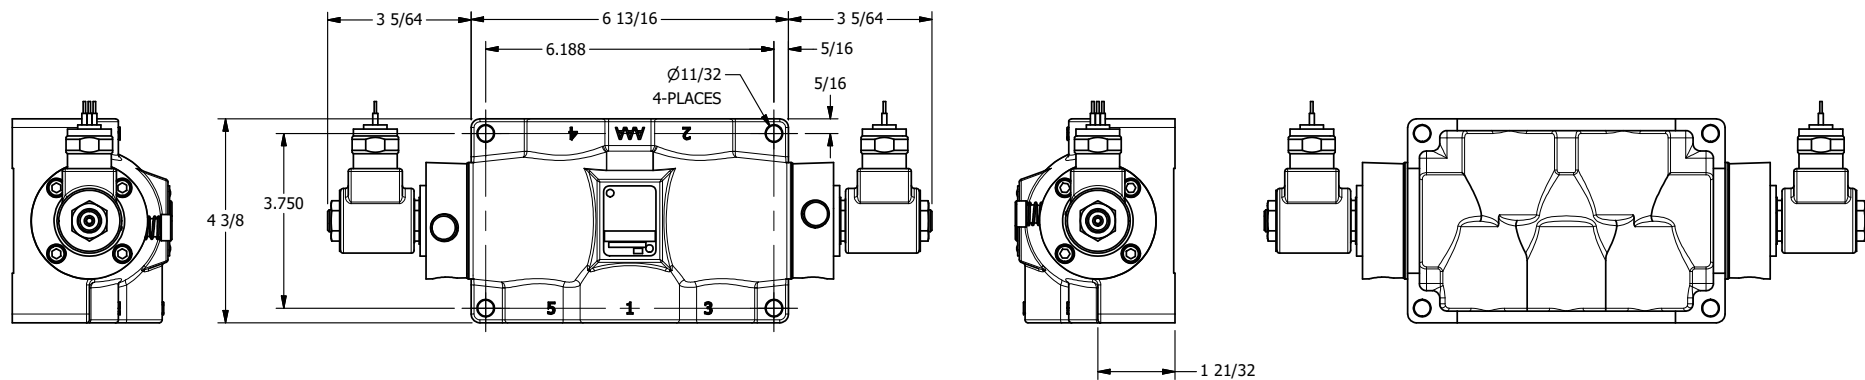

4

3

2

1

AAA
PRODUCTS
INTERNATIONAL

**AAA PRODUCTS
INTERNATIONAL**
7114 Harry Hines Blvd
Dallas, TX 75235

TITLE: 1" SIDE PORT, DBL SOL, 3 POS,
SPR CTR, SOL SHFT, FLOAT CTR SPL,
MOLD-OVER, LCKNG OVRD, EXT PILOT

DRAWING NO.:
DIM_SY8GMOZ

4

3

2

1

THE INFORMATION CONTAINED WITHIN THIS DOCUMENT IS PROPRIETARY TO AAA PRODUCTS AND MAY NOT BE DISCLOSED WITHOUT PRIOR WRITTEN CONSENT