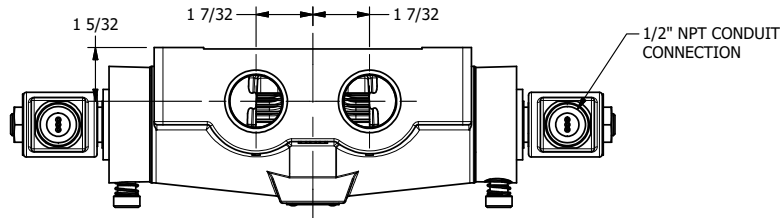

4

3

2

1

AAA
PRODUCTS
INTERNATIONAL

**AAA PRODUCTS
INTERNATIONAL**
7114 Harry Hines Blvd
Dallas, TX 75235

TITLE: 1" SIDE PORT, DBL SOL, 3 POS,
SPR CTR, SOL SHFT, FLOAT CTR SPL,
MOLD-OVER, LCKNG OVRD, EXT PILOT

DRAWING NO.:
DIM_SY8GMOZ

4

3

2

1

THE INFORMATION CONTAINED WITHIN THIS DOCUMENT IS PROPRIETARY TO AAA PRODUCTS AND MAY NOT BE DISCLOSED WITHOUT PRIOR WRITTEN CONSENT