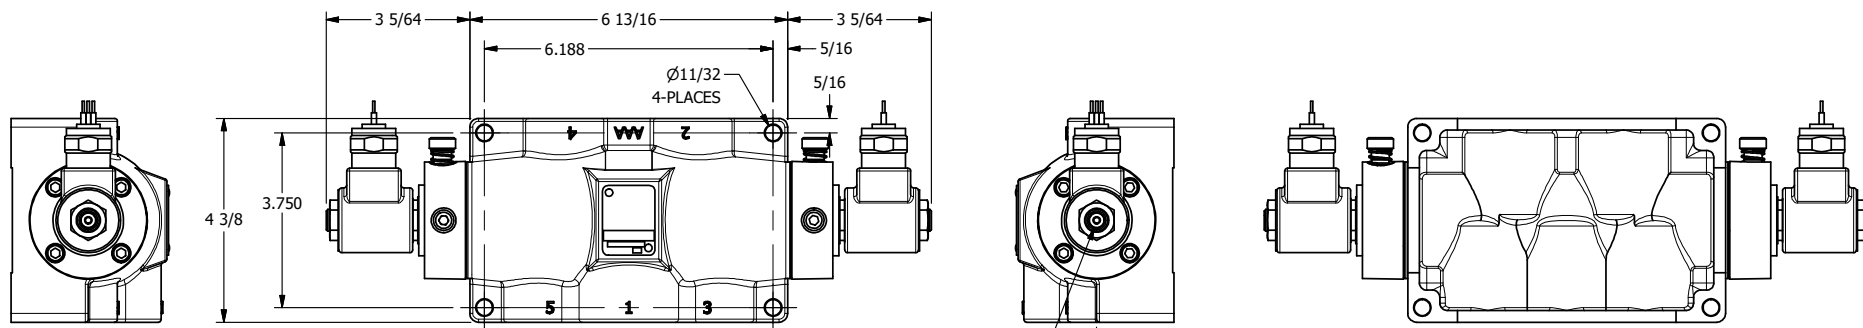

4

3

2

1

1/8" NPTF
TAPPED VENT
2-PLACES

AAA
PRODUCTS
INTERNATIONAL

**AAA PRODUCTS
INTERNATIONAL**
7114 Harry Hines Blvd
Dallas, TX 75235

TITLE: 1" SIDE PORT, DBL SOL, 3 POS,
FLOAT SPR CTR, MOLD-OVER,
LCKNG OVRD, TPD VENT

DRAWING NO.:
DIM_SY8GMOT

THE INFORMATION CONTAINED WITHIN THIS DOCUMENT IS PROPRIETARY TO AAA PRODUCTS AND MAY NOT BE DISCLOSED WITHOUT PRIOR WRITTEN CONSENT

4

3

2

1