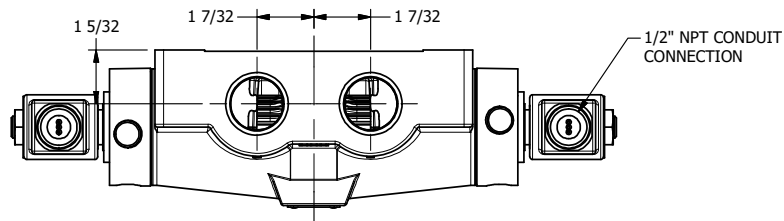

4

3

2

1

1/8" NPTF
TAPPED VENT
2-PLACES

AAA
PRODUCTS
INTERNATIONAL

**AAA PRODUCTS
INTERNATIONAL**
7114 Harry Hines Blvd
Dallas, TX 75235

TITLE: 1" SIDE PORT, DBL SOL, 3 POS,
FLOAT SPR CTR, MOLD-OVER,
LCKNG OVRD, TPD VENT

DRAWING NO.:
DIM_SY8GMOT

THE INFORMATION CONTAINED WITHIN THIS DOCUMENT IS PROPRIETARY TO AAA PRODUCTS AND MAY NOT BE DISCLOSED WITHOUT PRIOR WRITTEN CONSENT

4

3

2

1