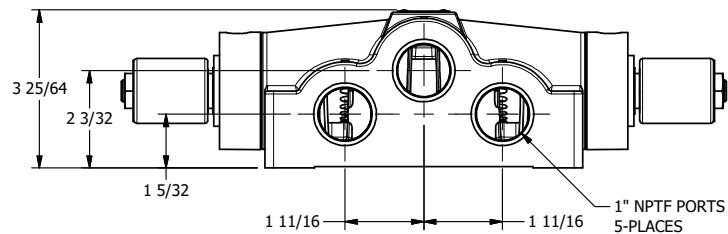

4

3

2

1

1/8" NPTF
TAPPED VENT
2-PLACES

AAA
PRODUCTS
INTERNATIONAL

**AAA PRODUCTS
INTERNATIONAL**
7114 Harry Hines Blvd
Dallas, TX 75235

TITLE: 1" SIDE PORT, DBL SOL, 3 POS,
FLOAT SPR CTR, MOLD-OVER,
LCKNG OVRD, TPD VENT

DRAWING NO.:
DIM_SY8GMOT

THE INFORMATION CONTAINED WITHIN THIS DOCUMENT IS PROPRIETARY TO AAA PRODUCTS AND MAY NOT BE DISCLOSED WITHOUT PRIOR WRITTEN CONSENT

4

3

2

1