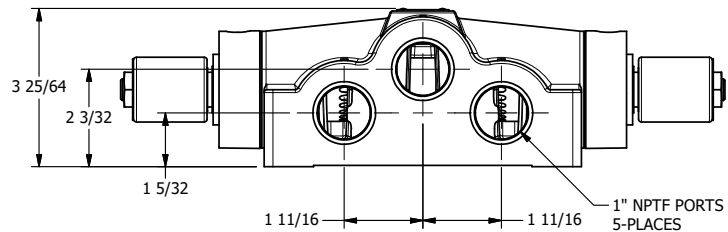

4

3

2

1

1/8" NPTF
TAPPED VENT
2-PLACES

AAA
PRODUCTS
INTERNATIONAL

**AAA PRODUCTS
INTERNATIONAL**
7114 Harry Hines Blvd
Dallas, TX 75235

TITLE: 1" SIDE PORT, DBL SOL, 3 POS,
FLOAT SPR CTR, MOLD-OVER,
NON-LCKNG OVRD, TPD VENT

DRAWING NO.:
DIM_SY8GMONT

4

3

2

1

THE INFORMATION CONTAINED WITHIN THIS DOCUMENT IS PROPRIETARY TO AAA PRODUCTS AND MAY NOT BE DISCLOSED WITHOUT PRIOR WRITTEN CONSENT