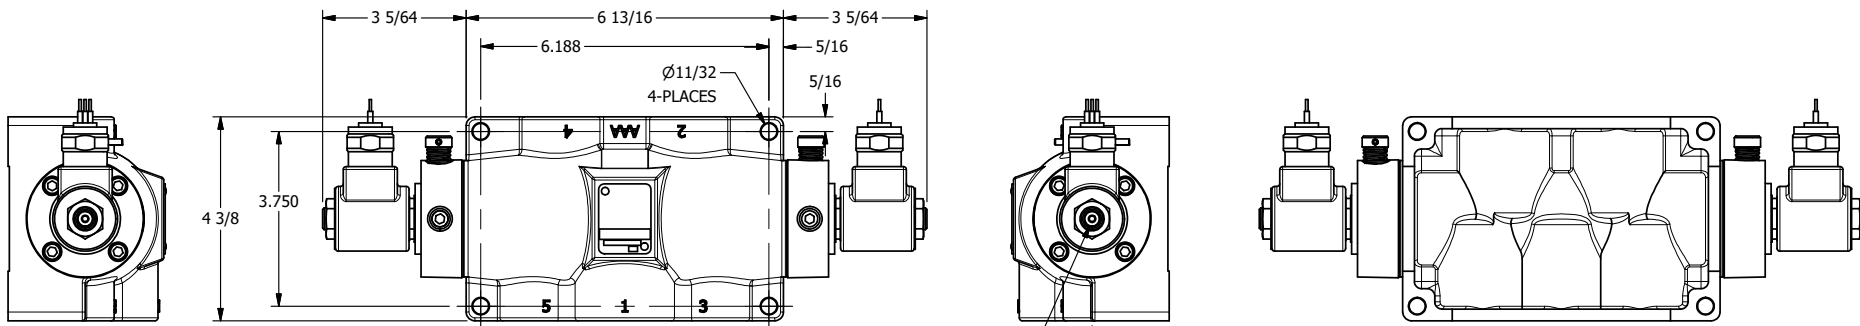

4

3

2

1

1/8" NPTF
TAPPED VENT
2-PLACES

AAA
PRODUCTS
INTERNATIONAL

**AAA PRODUCTS
INTERNATIONAL**
7114 Harry Hines Blvd
Dallas, TX 75235

TITLE: 1" SIDE PORT, DBL SOL, 3 POS,
FLOAT SPR CTR, MOLD-OVER,
NON-LCKNG OVRD, TPD VENT

DRAWING NO.:
DIM_SY8GMONT

4

3

2

1

THE INFORMATION CONTAINED WITHIN THIS DOCUMENT IS PROPRIETARY TO AAA PRODUCTS AND MAY NOT BE DISCLOSED WITHOUT PRIOR WRITTEN CONSENT