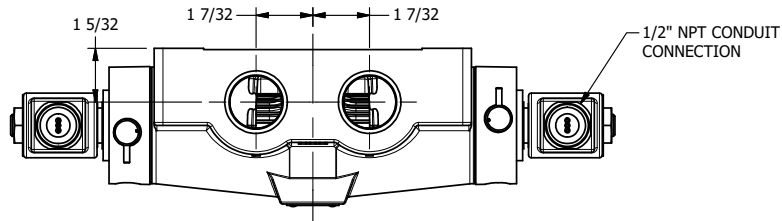

4

3

2

1

1/8" NPTF
TAPPED VENT
2-PLACES

AAA
PRODUCTS
INTERNATIONAL

**AAA PRODUCTS
INTERNATIONAL**
7114 Harry Hines Blvd
Dallas, TX 75235

TITLE: 1" SIDE PORT, DBL SOL, 3 POS,
FLOAT SPR CTR, MOLD-OVER,
NON-LCKNG OVRD, TPD VENT

DRAWING NO.:
DIM_SY8GMONT

4

3

2

1

THE INFORMATION CONTAINED WITHIN THIS DOCUMENT IS PROPRIETARY TO AAA PRODUCTS AND MAY NOT BE DISCLOSED WITHOUT PRIOR WRITTEN CONSENT