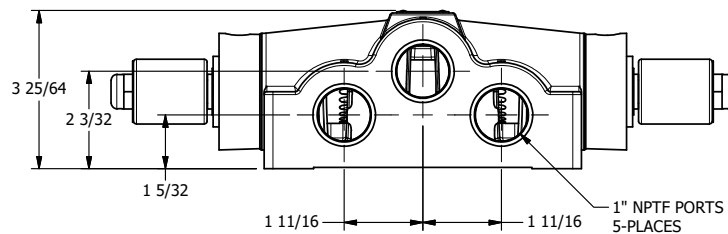

4

3

2

1

**AAA**  
PRODUCTS  
INTERNATIONAL

**AAA PRODUCTS  
INTERNATIONAL**  
7114 Harry Hines Blvd  
Dallas, TX 75235

TITLE: 1" SIDE PORT, DBL SOL, 3 POS,  
SPR CTR, FLOAT CTR SPL, MOLD-OVER,  
LCKNG OVRD, DUST EXCLDR

DRAWING NO.:  
DIM\_SY8GMOL

THE INFORMATION CONTAINED WITHIN THIS DOCUMENT IS PROPRIETARY TO AAA PRODUCTS AND MAY NOT BE DISCLOSED WITHOUT PRIOR WRITTEN CONSENT

4

3

2

1