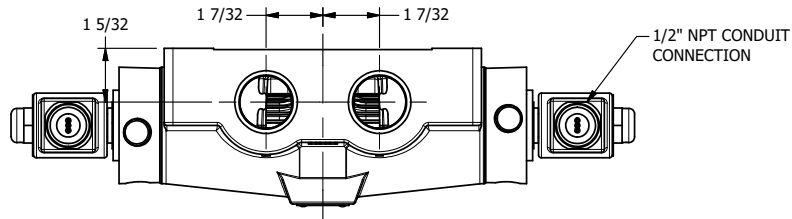

4

3

2

1

**AAA**  
PRODUCTS  
INTERNATIONAL

**AAA PRODUCTS  
INTERNATIONAL**  
7114 Harry Hines Blvd  
Dallas, TX 75235

TITLE: 1" SIDE PORT, DBL SOL, 3 POS,  
SPR CTR, FLOAT CTR SPL, MOLD-OVER,  
LCKNG OVRD, DUST EXCLDR

DRAWING NO.:  
DIM\_SY8GMOL

THE INFORMATION CONTAINED WITHIN THIS DOCUMENT IS PROPRIETARY TO AAA PRODUCTS AND MAY NOT BE DISCLOSED WITHOUT PRIOR WRITTEN CONSENT

4

3

2

1