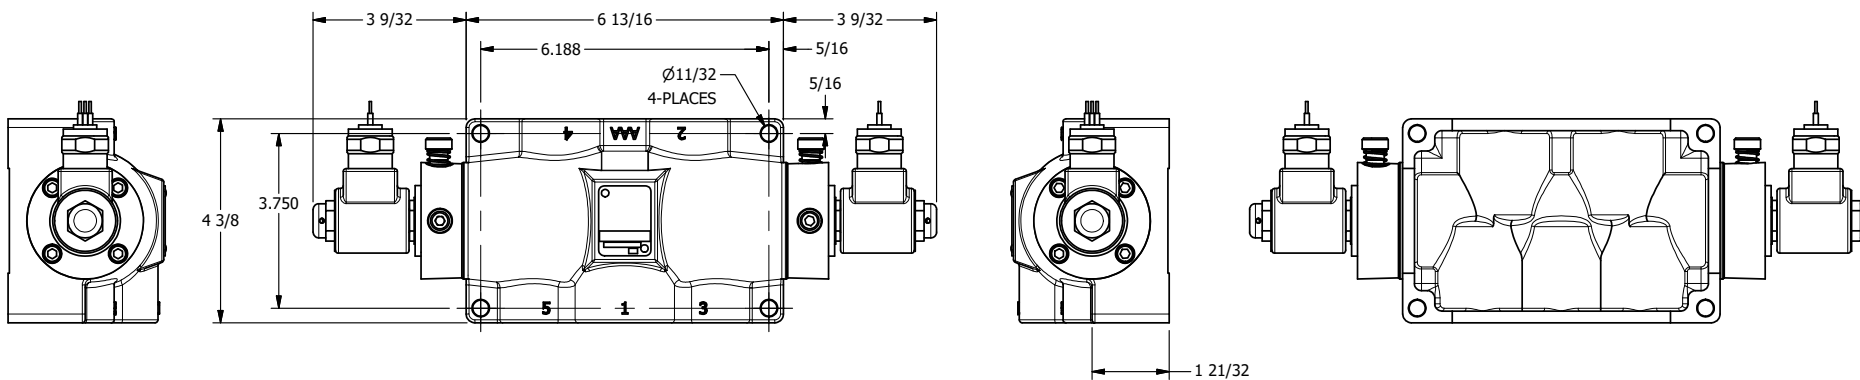

4

3

2

1

**AAA**  
PRODUCTS  
INTERNATIONAL

**AAA PRODUCTS  
INTERNATIONAL**  
7114 Harry Hines Blvd  
Dallas, TX 75235

TITLE: 1" SIDE PORT, DBL SOL, 3 POS,  
SPR CTR, FLOAT CTR SPL, MOLD-OVER,  
LCKNG OVRD, DUST EXCLDR

DRAWING NO.:  
DIM\_SY8GMOL

THE INFORMATION CONTAINED WITHIN THIS DOCUMENT IS PROPRIETARY TO AAA PRODUCTS AND MAY NOT BE DISCLOSED WITHOUT PRIOR WRITTEN CONSENT

4

3

2

1