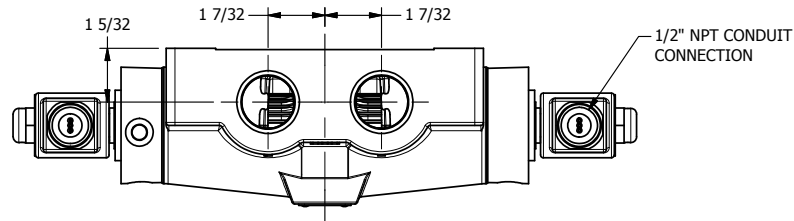

4

3

2

1

**AAA**  
PRODUCTS  
INTERNATIONAL

**AAA PRODUCTS  
INTERNATIONAL**  
7114 Harry Hines Blvd  
Dallas, TX 75235

TITLE: 1" SIDE PORT, DBL SOL, 3 POS,  
SPR CTR, SOL RTRN, FLOAT CTR SPL,  
MOLD-OVER, DUST EXCLDR

DRAWING NO.:  
DIM\_SY8GML

4

3

2

1

THE INFORMATION CONTAINED WITHIN THIS DOCUMENT IS PROPRIETARY TO AAA PRODUCTS AND MAY NOT BE DISCLOSED WITHOUT PRIOR WRITTEN CONSENT