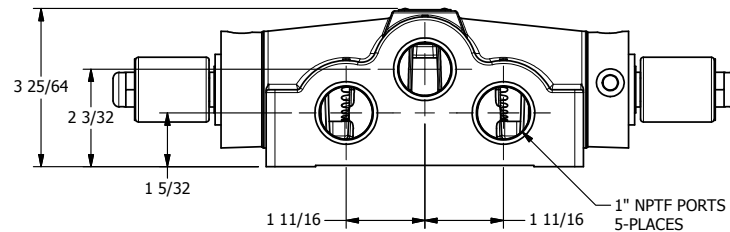

4

3

2

1

**AAA**  
PRODUCTS  
INTERNATIONAL

**AAA PRODUCTS  
INTERNATIONAL**  
7114 Harry Hines Blvd  
Dallas, TX 75235

TITLE: 1" SIDE PORT, DBL SOL, 3 POS,  
SPR CTR, SOL RTRN, FLOAT CTR SPL,  
MOLD-OVER, DUST EXCLDR

DRAWING NO.:  
DIM\_SY8GML

4

3

2

1

THE INFORMATION CONTAINED WITHIN THIS DOCUMENT IS PROPRIETARY TO AAA PRODUCTS AND MAY NOT BE DISCLOSED WITHOUT PRIOR WRITTEN CONSENT