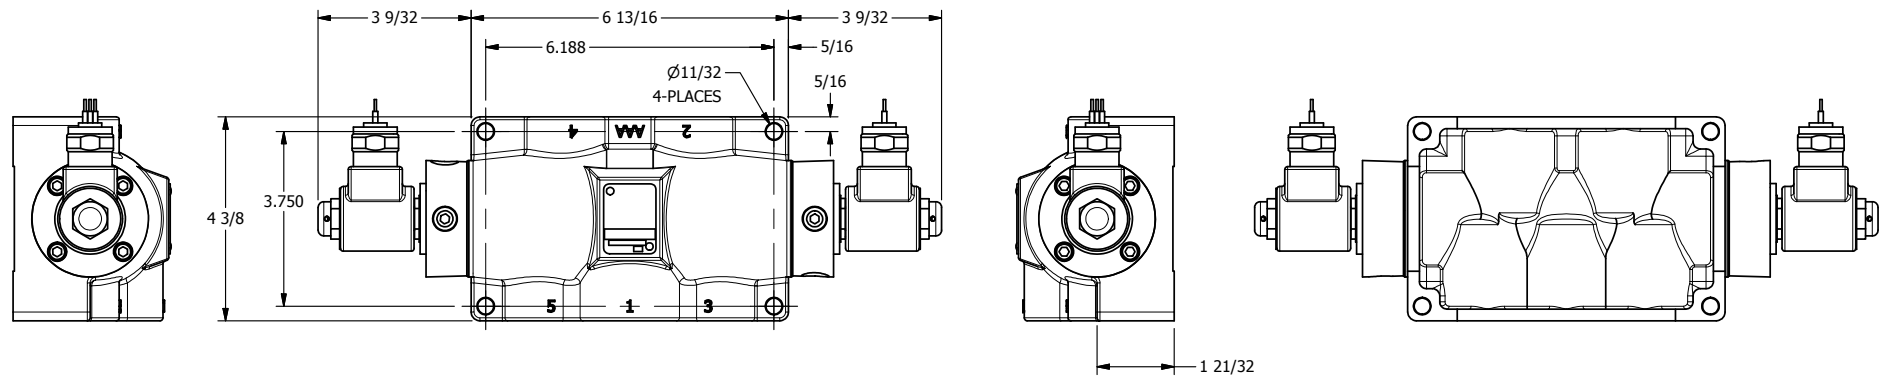

4

3

2

1

**AAA**  
PRODUCTS  
INTERNATIONAL

**AAA PRODUCTS  
INTERNATIONAL**  
7114 Harry Hines Blvd  
Dallas, TX 75235

TITLE: 1" SIDE PORT, DBL SOL, 3 POS,  
SPR CTR, SOL RTRN, FLOAT CTR SPL,  
MOLD-OVER, DUST EXCLDR

DRAWING NO.:  
DIM\_SY8GML

4

3

2

1

THE INFORMATION CONTAINED WITHIN THIS DOCUMENT IS PROPRIETARY TO AAA PRODUCTS AND MAY NOT BE DISCLOSED WITHOUT PRIOR WRITTEN CONSENT