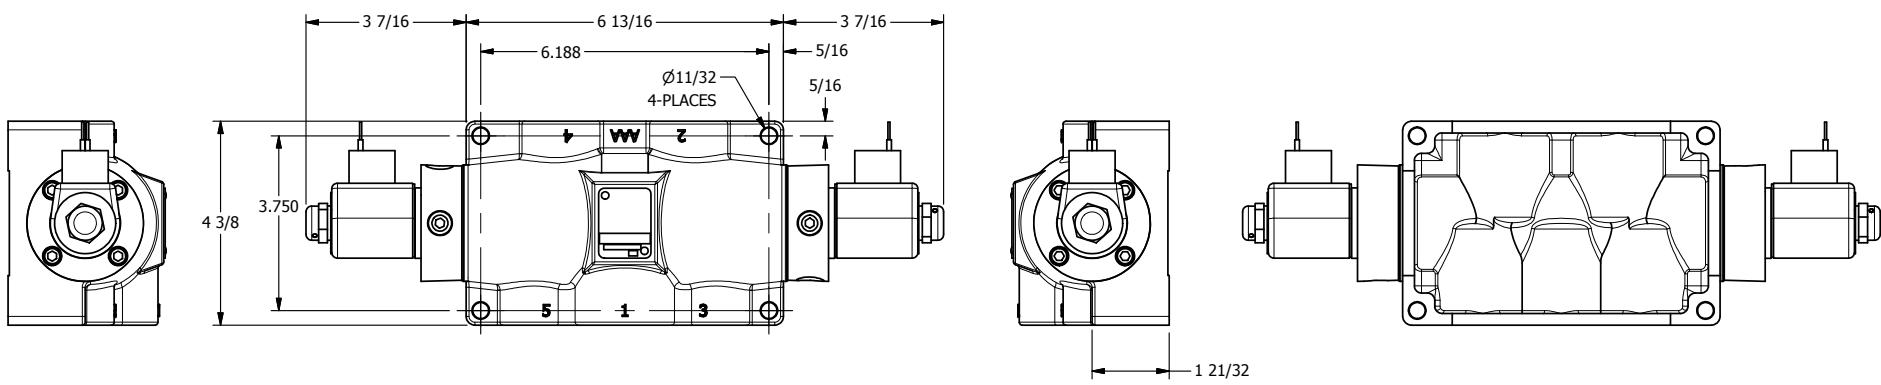

4

3

2

1

AAA
PRODUCTS
INTERNATIONAL

**AAA PRODUCTS
INTERNATIONAL**
7114 Harry Hines Blvd
Dallas, TX 75235

TITLE: 1" SIDE PORT, DBL SOL, 3 POS,
SPR CTR, SOL RTRN, FLOAT CTR SPL,
CLASSIC SOL, DUST EXCLDR

DRAWING NO.:
DIM_SY8GL