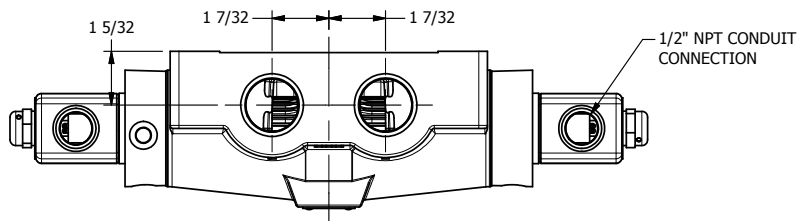

4

3

2

1

AAA
PRODUCTS
INTERNATIONAL

**AAA PRODUCTS
INTERNATIONAL**
7114 Harry Hines Blvd
Dallas, TX 75235

TITLE: 1" SIDE PORT, DBL SOL, 3 POS,
SPR CTR, SOL RTRN, FLOAT CTR SPL,
CLASSIC SOL, DUST EXCLDR

DRAWING NO.:
DIM_SY8GL