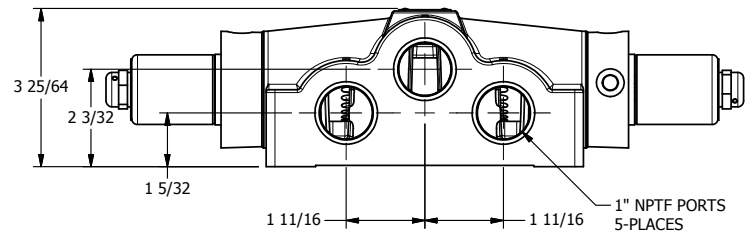

4

3

2

1

AAA
PRODUCTS
INTERNATIONAL

**AAA PRODUCTS
INTERNATIONAL**
7114 Harry Hines Blvd
Dallas, TX 75235

TITLE: 1" SIDE PORT, DBL SOL, 3 POS,
SPR CTR, SOL RTRN, FLOAT CTR SPL,
CLASSIC SOL, DUST EXCLDR

DRAWING NO.:
DIM_SY8GL