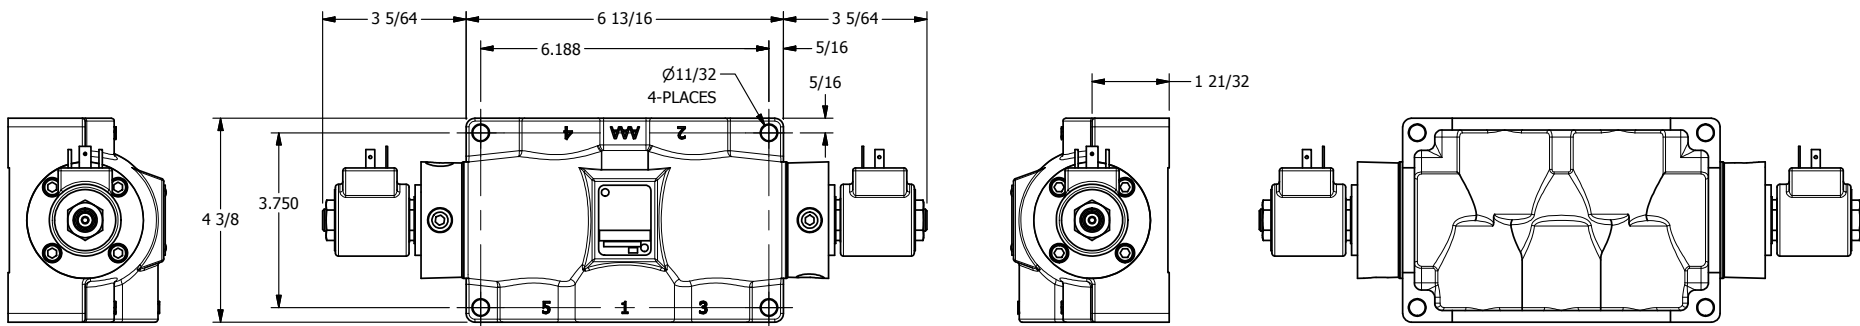

4

3

2

1

**AAA**  
PRODUCTS  
INTERNATIONAL

**AAA PRODUCTS  
INTERNATIONAL**  
7114 Harry Hines Blvd  
Dallas, TX 75235

TITLE: 1" SIDE PORT, DBL SOL, 3 POS,  
SPR CTR, SOL RTRN, FLOAT CTR SPL,  
ISO 4400 DIN, TAPPED VENT

DRAWING NO.:  
DIM\_SY8GEDT

4

3

2

1

THE INFORMATION CONTAINED WITHIN THIS DOCUMENT IS PROPRIETARY TO AAA PRODUCTS AND MAY NOT BE DISCLOSED WITHOUT PRIOR WRITTEN CONSENT