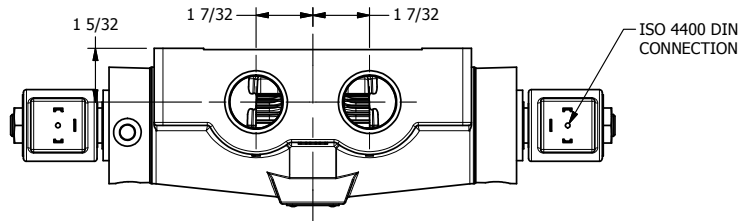

4

3

2

1

**AAA**  
PRODUCTS  
INTERNATIONAL

**AAA PRODUCTS  
INTERNATIONAL**  
7114 Harry Hines Blvd  
Dallas, TX 75235

TITLE: 1" SIDE PORT, DBL SOL, 3 POS,  
SPR CTR, SOL RTRN, FLOAT CTR SPL,  
ISO 4400 DIN, TAPPED VENT

DRAWING NO.:  
DIM\_SY8GEDT

4

3

2

1

THE INFORMATION CONTAINED WITHIN THIS DOCUMENT IS PROPRIETARY TO AAA PRODUCTS AND MAY NOT BE DISCLOSED WITHOUT PRIOR WRITTEN CONSENT