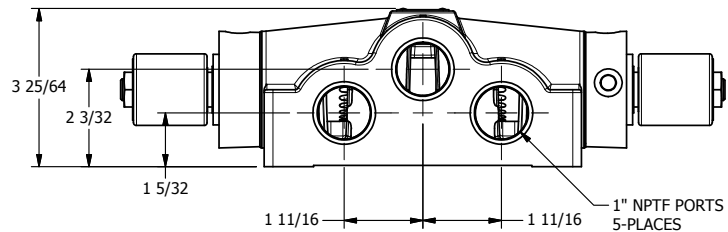

4

3

2

1

**AAA**  
PRODUCTS  
INTERNATIONAL

**AAA PRODUCTS  
INTERNATIONAL**  
7114 Harry Hines Blvd  
Dallas, TX 75235

TITLE: 1" SIDE PORT, DBL SOL, 3 POS,  
SPR CTR, SOL RTRN, FLOAT CTR SPL,  
ISO 4400 DIN, TAPPED VENT

DRAWING NO.:  
DIM\_SY8GEDT

4

3

2

1

THE INFORMATION CONTAINED WITHIN THIS DOCUMENT IS PROPRIETARY TO AAA PRODUCTS AND MAY NOT BE DISCLOSED WITHOUT PRIOR WRITTEN CONSENT