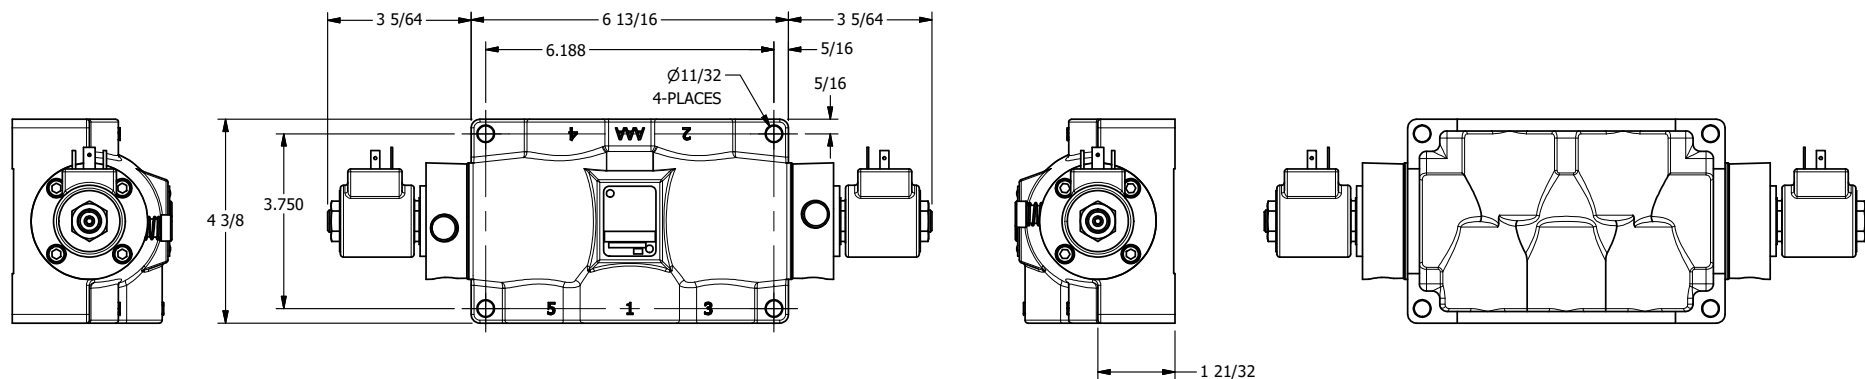

4

3

2

1

AAA
PRODUCTS
INTERNATIONAL

**AAA PRODUCTS
INTERNATIONAL**
7114 Harry Hines Blvd
Dallas, TX 75235

TITLE: 1" SIDE PORT, DBL SOL, 3 POS,
SPR CTR, SOL SHFT, FLOAT CTR SPL,
ISO 4400, LCKNG OVRD, EXT PILOT

DRAWING NO.:
DIM_SY8GEDOZ

THE INFORMATION CONTAINED WITHIN THIS DOCUMENT IS PROPRIETARY TO AAA PRODUCTS AND MAY NOT BE DISCLOSED WITHOUT PRIOR WRITTEN CONSENT

4

3

2

1