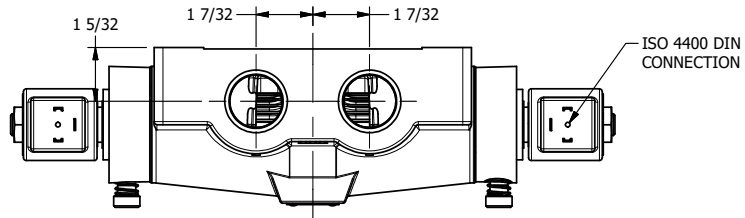

4

3

2

1

AAA
PRODUCTS
INTERNATIONAL

**AAA PRODUCTS
INTERNATIONAL**
7114 Harry Hines Blvd
Dallas, TX 75235

TITLE: 1" SIDE PORT, DBL SOL, 3 POS,
SPR CTR, SOL SHFT, FLOAT CTR SPL,
ISO 4400, LCKNG OVRD, EXT PILOT

DRAWING NO.:
DIM_SY8GEDOZ

THE INFORMATION CONTAINED WITHIN THIS DOCUMENT IS PROPRIETARY TO AAA PRODUCTS AND MAY NOT BE DISCLOSED WITHOUT PRIOR WRITTEN CONSENT

4

3

2

1