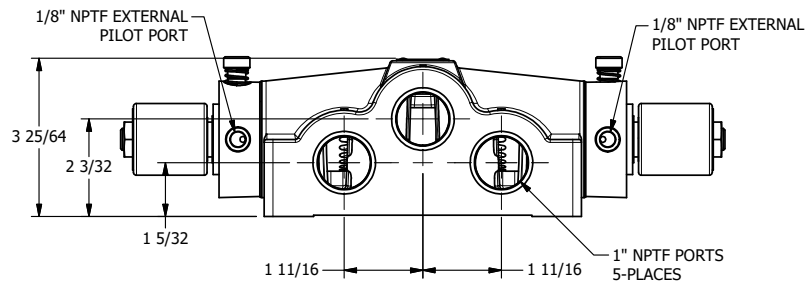

4

3

2

1

AAA
PRODUCTS
INTERNATIONAL

**AAA PRODUCTS
INTERNATIONAL**
7114 Harry Hines Blvd
Dallas, TX 75235

TITLE: 1" SIDE PORT, DBL SOL, 3 POS,
SPR CTR, SOL SHFT, FLOAT CTR SPL,
ISO 4400, LCKNG OVRD, EXT PILOT

DRAWING NO.:
DIM_SY8GEDOZ

THE INFORMATION CONTAINED WITHIN THIS DOCUMENT IS PROPRIETARY TO AAA PRODUCTS AND MAY NOT BE DISCLOSED WITHOUT PRIOR WRITTEN CONSENT

4

3

2

1