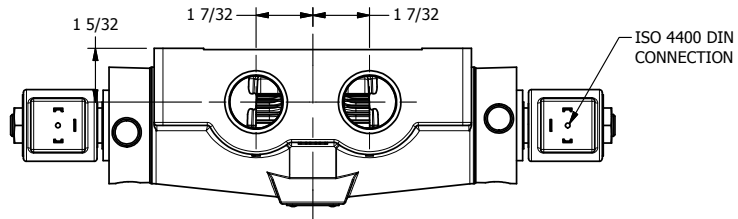

4

3

2

1

**AAA**  
PRODUCTS  
INTERNATIONAL

**AAA PRODUCTS  
INTERNATIONAL**  
7114 Harry Hines Blvd  
Dallas, TX 75235

TITLE: 1" SIDE PORT, DBL SOL, 3 POS,  
SPR CTR, SOL RTRN, FLOAT CTR SPL,  
ISO 4400 DIN, PUSH OVRD

DRAWING NO.:  
DIM\_SY8GEDOP

THE INFORMATION CONTAINED WITHIN THIS DOCUMENT IS PROPRIETARY TO AAA PRODUCTS AND MAY NOT BE DISCLOSED WITHOUT PRIOR WRITTEN CONSENT

4

3

2

1

B

B