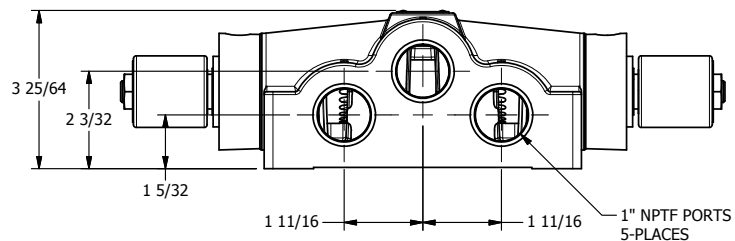

4

3

2

1

**AAA**  
PRODUCTS  
INTERNATIONAL

**AAA PRODUCTS  
INTERNATIONAL**  
7114 Harry Hines Blvd  
Dallas, TX 75235

TITLE: 1" SIDE PORT, DBL SOL, 3 POS,  
SPR CTR, SOL RTRN, FLOAT CTR SPL,  
ISO 4400 DIN, PUSH OVRD

DRAWING NO.:  
DIM\_SY8GEDOP

THE INFORMATION CONTAINED WITHIN THIS DOCUMENT IS PROPRIETARY TO AAA PRODUCTS AND MAY NOT BE DISCLOSED WITHOUT PRIOR WRITTEN CONSENT

4

3

2

1

B

B