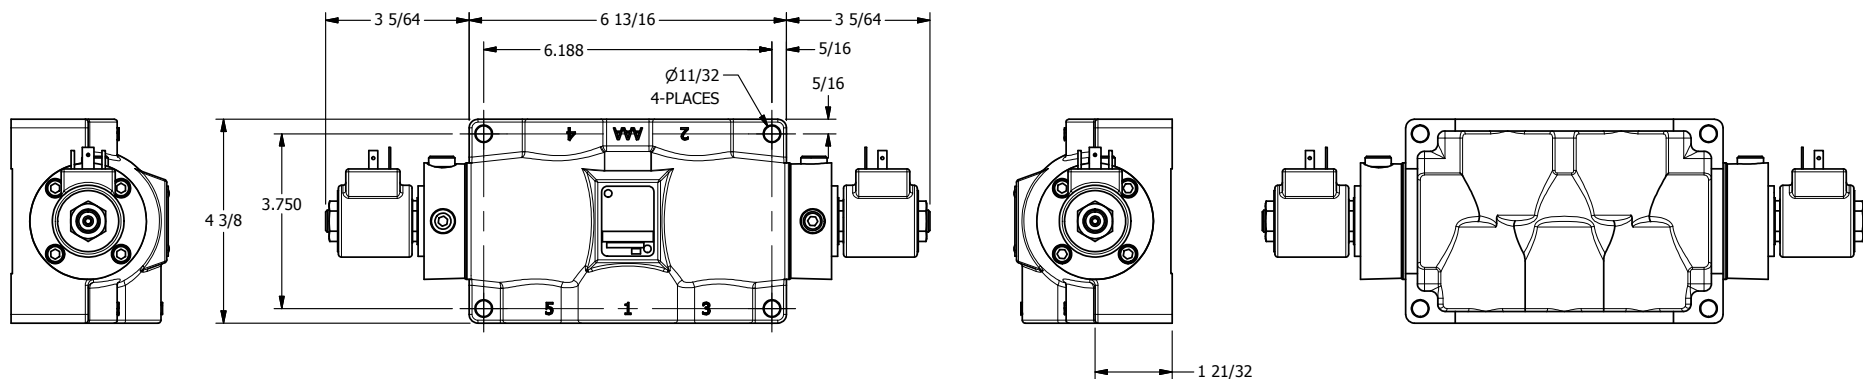

4

3

2

1

**AAA**  
PRODUCTS  
INTERNATIONAL

**AAA PRODUCTS  
INTERNATIONAL**  
7114 Harry Hines Blvd  
Dallas, TX 75235

TITLE: 1" SIDE PORT, DBL SOL, 3 POS,  
SPR CTR, SOL RTRN, FLOAT CTR SPL,  
ISO 4400 DIN, PUSH OVRD

DRAWING NO.:  
DIM\_SY8GEDOP

THE INFORMATION CONTAINED WITHIN THIS DOCUMENT IS PROPRIETARY TO AAA PRODUCTS AND MAY NOT BE DISCLOSED WITHOUT PRIOR WRITTEN CONSENT

4

3

2

1

B

B