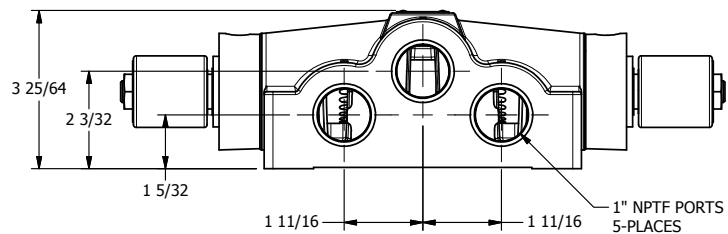

4

3

2

1

**AAA**  
PRODUCTS  
INTERNATIONAL

**AAA PRODUCTS  
INTERNATIONAL**  
7114 Harry Hines Blvd  
Dallas, TX 75235

TITLE: 1" SIDE PORT, DBL SOL, 3 POS,  
SPR CTR, SOL RTRN, FLOAT CTR SPL,  
ISO 4400 DIN, NON-LCKNG OVRD

DRAWING NO.:  
DIM\_SY8GEDON

THE INFORMATION CONTAINED WITHIN THIS DOCUMENT IS PROPRIETARY TO AAA PRODUCTS AND MAY NOT BE DISCLOSED WITHOUT PRIOR WRITTEN CONSENT

4

3

2

1