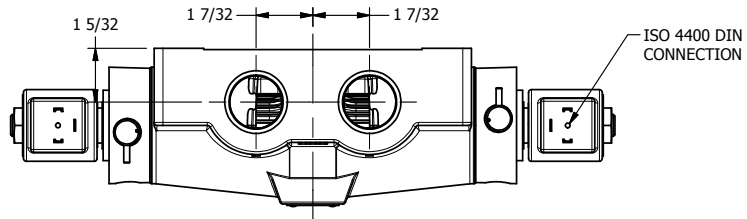

4

3

2

1

**AAA**  
PRODUCTS  
INTERNATIONAL

**AAA PRODUCTS  
INTERNATIONAL**  
7114 Harry Hines Blvd  
Dallas, TX 75235

TITLE: 1" SIDE PORT, DBL SOL, 3 POS,  
SPR CTR, SOL RTRN, FLOAT CTR SPL,  
ISO 4400 DIN, NON-LCKNG OVRD

DRAWING NO.:  
DIM\_SY8GEDON

THE INFORMATION CONTAINED WITHIN THIS DOCUMENT IS PROPRIETARY TO AAA PRODUCTS AND MAY NOT BE DISCLOSED WITHOUT PRIOR WRITTEN CONSENT

4

3

2

1