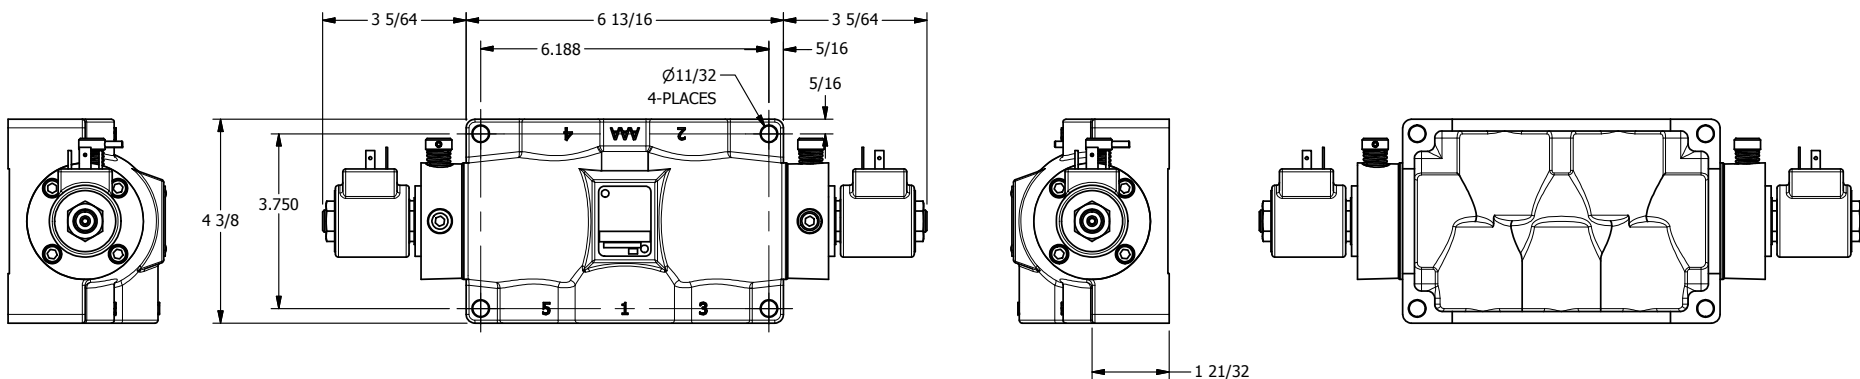

4

3

2

1

**AAA**  
PRODUCTS  
INTERNATIONAL

**AAA PRODUCTS  
INTERNATIONAL**  
7114 Harry Hines Blvd  
Dallas, TX 75235

TITLE: 1" SIDE PORT, DBL SOL, 3 POS,  
SPR CTR, SOL RTRN, FLOAT CTR SPL,  
ISO 4400 DIN, NON-LCKNG OVRD

DRAWING NO.:  
DIM\_SY8GEDON

THE INFORMATION CONTAINED WITHIN THIS DOCUMENT IS PROPRIETARY TO AAA PRODUCTS AND MAY NOT BE DISCLOSED WITHOUT PRIOR WRITTEN CONSENT

4

3

2

1