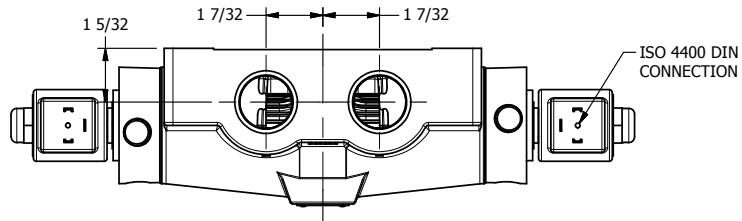

4

3

2

1

**AAA**  
PRODUCTS  
INTERNATIONAL

**AAA PRODUCTS  
INTERNATIONAL**  
7114 Harry Hines Blvd  
Dallas, TX 75235

TITLE: 1" SIDE PORT, DBL SOL, 3 POS,  
SPR CTR, FLOAT CTR SPL, ISO 4400,  
LCKNG OVRD, DUST EXCLDR

DRAWING NO.:  
DIM\_SY8GEDOL

THE INFORMATION CONTAINED WITHIN THIS DOCUMENT IS PROPRIETARY TO AAA PRODUCTS AND MAY NOT BE DISCLOSED WITHOUT PRIOR WRITTEN CONSENT

4

3

2

1