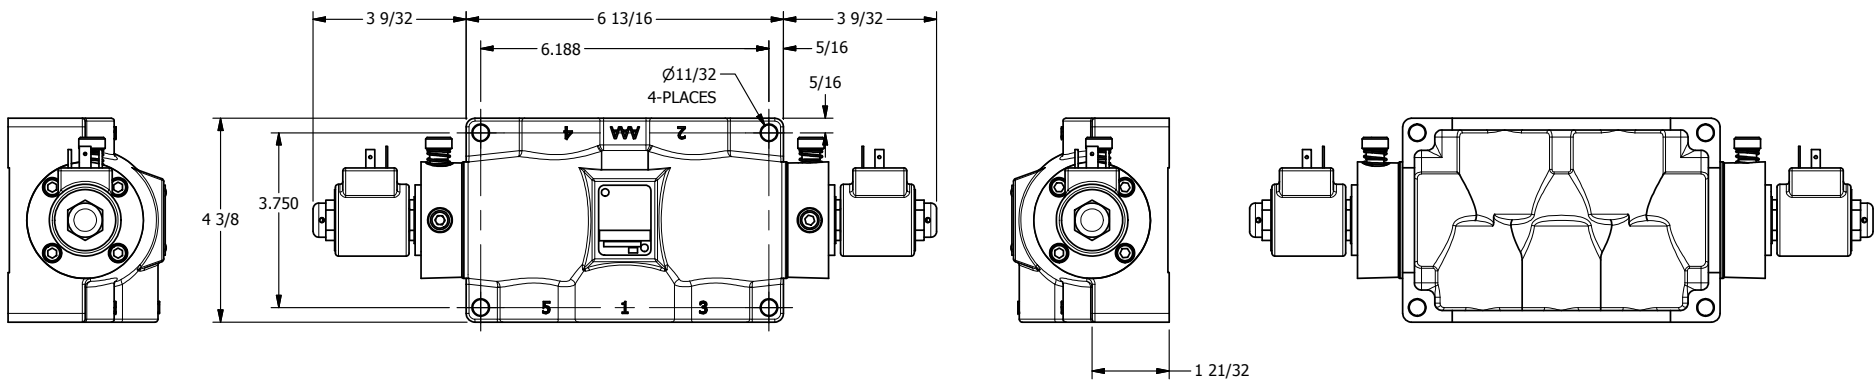

4

3

2

1

**AAA**  
PRODUCTS  
INTERNATIONAL

**AAA PRODUCTS  
INTERNATIONAL**  
7114 Harry Hines Blvd  
Dallas, TX 75235

TITLE: 1" SIDE PORT, DBL SOL, 3 POS,  
SPR CTR, FLOAT CTR SPL, ISO 4400,  
LCKNG OVRD, DUST EXCLDR

DRAWING NO.:  
DIM\_SY8GEDOL

THE INFORMATION CONTAINED WITHIN THIS DOCUMENT IS PROPRIETARY TO AAA PRODUCTS AND MAY NOT BE DISCLOSED WITHOUT PRIOR WRITTEN CONSENT

4

3

2

1