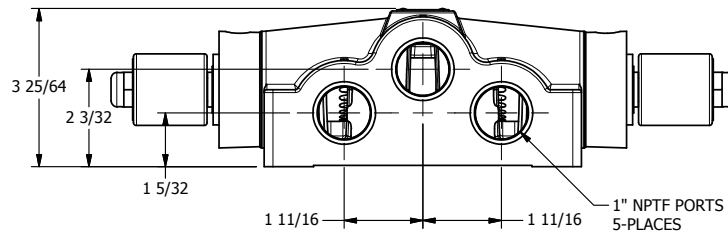

4

3

2

1

**AAA**  
PRODUCTS  
INTERNATIONAL

**AAA PRODUCTS  
INTERNATIONAL**  
7114 Harry Hines Blvd  
Dallas, TX 75235

TITLE: 1" SIDE PORT, DBL SOL, 3 POS,  
SPR CTR, FLOAT CTR SPL, ISO 4400,  
LCKNG OVRD, DUST EXCLDR

DRAWING NO.:  
DIM\_SY8GEDOL

THE INFORMATION CONTAINED WITHIN THIS DOCUMENT IS PROPRIETARY TO AAA PRODUCTS AND MAY NOT BE DISCLOSED WITHOUT PRIOR WRITTEN CONSENT

4

3

2

1