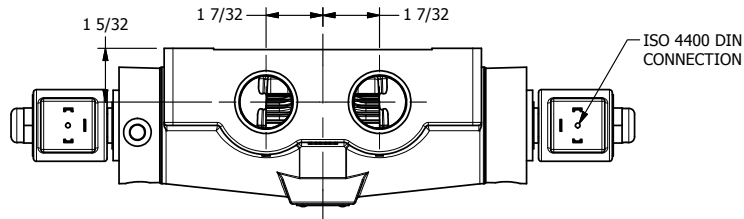

4

3

2

1

AAA
PRODUCTS
INTERNATIONAL

**AAA PRODUCTS
INTERNATIONAL**
7114 Harry Hines Blvd
Dallas, TX 75235

TITLE: 1" SIDE PORT, DBL SOL, 3 POS,
SPR CTR, SOL RTRN, FLOAT CTR SPL,
ISO 4400 DIN, DUST EXCLDR

DRAWING NO.:
DIM_SY8GEDL