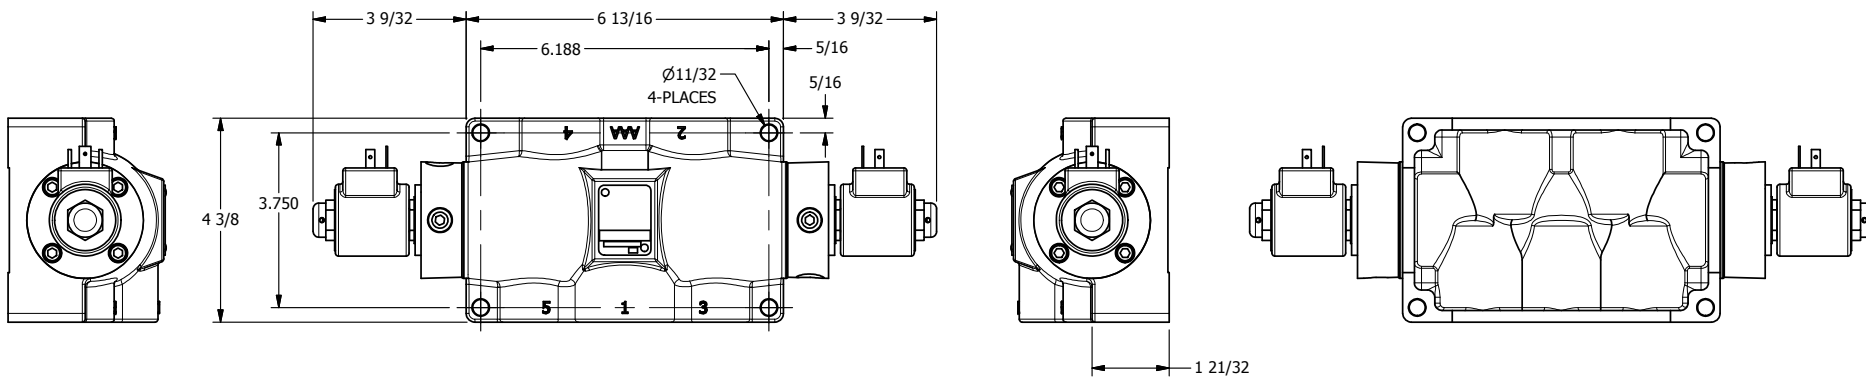

4

3

2

1

AAA
PRODUCTS
INTERNATIONAL

**AAA PRODUCTS
INTERNATIONAL**
7114 Harry Hines Blvd
Dallas, TX 75235

TITLE: 1" SIDE PORT, DBL SOL, 3 POS,
SPR CTR, SOL RTRN, FLOAT CTR SPL,
ISO 4400 DIN, DUST EXCLDR

DRAWING NO.:
DIM_SY8GEDL