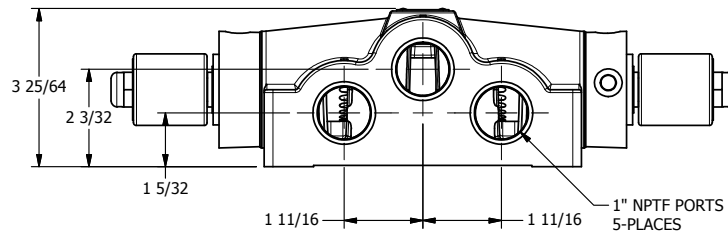

4

3

2

1

AAA
PRODUCTS
INTERNATIONAL

**AAA PRODUCTS
INTERNATIONAL**
7114 Harry Hines Blvd
Dallas, TX 75235

TITLE: 1" SIDE PORT, DBL SOL, 3 POS,
SPR CTR, SOL RTRN, FLOAT CTR SPL,
ISO 4400 DIN, DUST EXCLDR

DRAWING NO.:
DIM_SY8GEDL