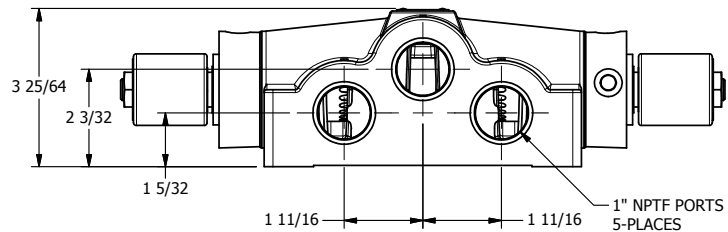

4

3

2

1

**AAA**  
PRODUCTS  
INTERNATIONAL

**AAA PRODUCTS  
INTERNATIONAL**  
7114 Harry Hines Blvd  
Dallas, TX 75235

TITLE: 1" SIDE PORT, DBL SOL, 3 POS,  
SPR CTR, SOL RTRN, FLOAT CTR SPL,  
ISO 4400 DIN

PART NO.:  
DIM\_SY8GED

THE INFORMATION CONTAINED WITHIN THIS DOCUMENT IS PROPRIETARY TO AAA PRODUCTS AND MAY NOT BE DISCLOSED WITHOUT PRIOR WRITTEN CONSENT

4

3

2

1