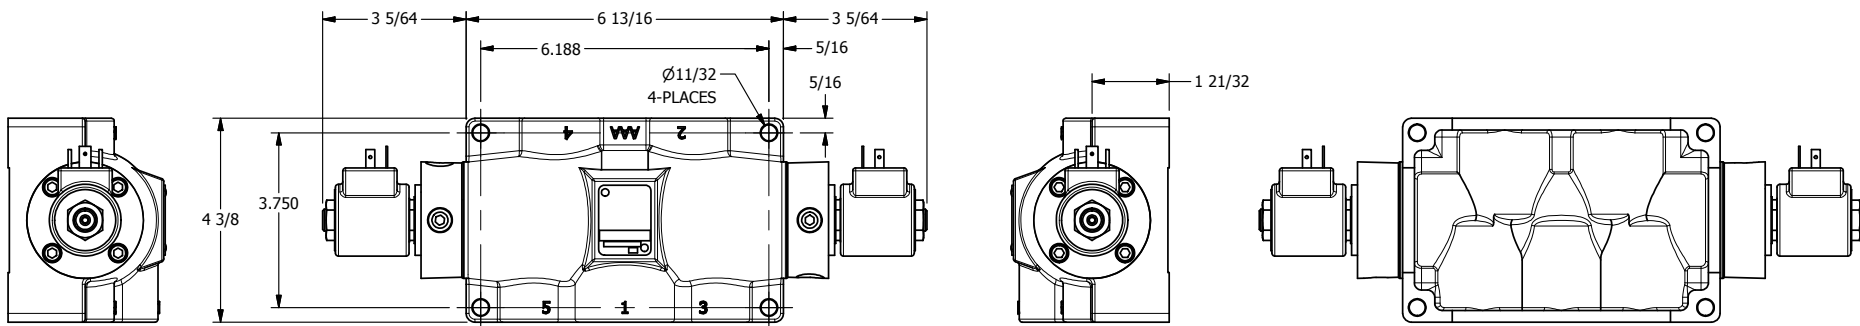

4

3

2

1

**AAA**  
PRODUCTS  
INTERNATIONAL

**AAA PRODUCTS  
INTERNATIONAL**  
7114 Harry Hines Blvd  
Dallas, TX 75235

TITLE: 1" SIDE PORT, DBL SOL, 3 POS,  
SPR CTR, SOL RTRN, FLOAT CTR SPL,  
ISO 4400 DIN

PART NO.:  
DIM\_SY8GED

THE INFORMATION CONTAINED WITHIN THIS DOCUMENT IS PROPRIETARY TO AAA PRODUCTS AND MAY NOT BE DISCLOSED WITHOUT PRIOR WRITTEN CONSENT

4

3

2

1