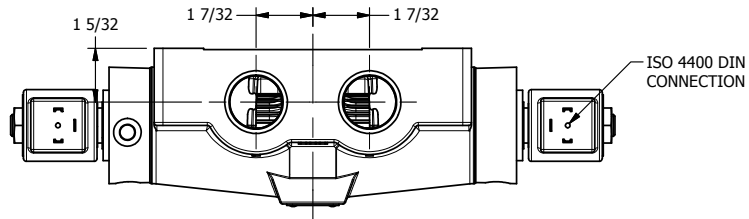

4

3

2

1

**AAA**  
PRODUCTS  
INTERNATIONAL

**AAA PRODUCTS  
INTERNATIONAL**  
7114 Harry Hines Blvd  
Dallas, TX 75235

TITLE: 1" SIDE PORT, DBL SOL, 3 POS,  
SPR CTR, SOL RTRN, FLOAT CTR SPL,  
ISO 4400 DIN

PART NO.:  
DIM\_SY8GED

THE INFORMATION CONTAINED WITHIN THIS DOCUMENT IS PROPRIETARY TO AAA PRODUCTS AND MAY NOT BE DISCLOSED WITHOUT PRIOR WRITTEN CONSENT

4

3

2

1