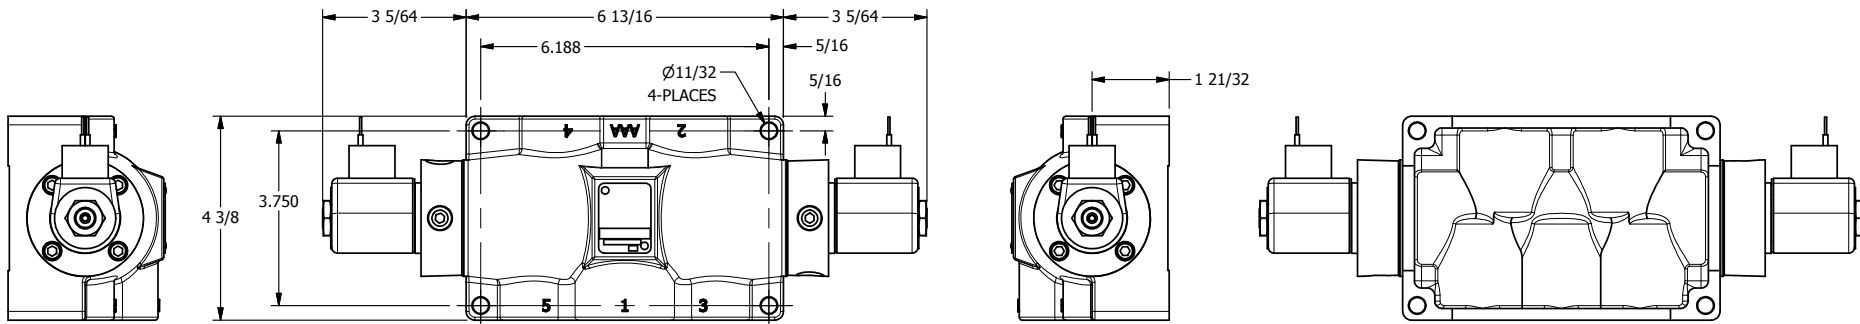

4

3

2

1

1/2" NPT CONDUIT CONNECTION

B

B

A

A

1" NPTF PORTS 5-PLACES

AAA
PRODUCTS
INTERNATIONAL

AAA PRODUCTS INTERNATIONAL
7114 Harry Hines Blvd
Dallas, TX 75235

TITLE: 1" SIDE PORT, DBL SOL, 3 POS,
SPR CTR, SOL RTRN, FLOAT CTR SPL,
CLASSIC SOL

PART NO.:
DIM_SY8G