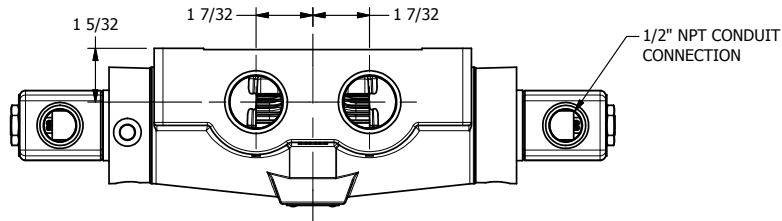

4

3

2

1

1/2" NPT CONDUIT CONNECTION

B

B

A

A

1" NPTF PORTS 5-PLACES

AAA
PRODUCTS
INTERNATIONAL

AAA PRODUCTS INTERNATIONAL
7114 Harry Hines Blvd
Dallas, TX 75235

TITLE: 1" SIDE PORT, DBL SOL, 3 POS,
SPR CTR, SOL RTRN, FLOAT CTR SPL,
CLASSIC SOL

PART NO.:
DIM_SY8G