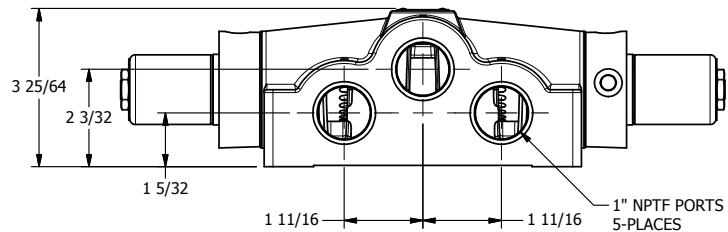

4

3

2

1

1/2" NPT CONDUIT CONNECTION

B

B

A

A

1" NPTF PORTS 5-PLACES

AAA
PRODUCTS
INTERNATIONAL

AAA PRODUCTS INTERNATIONAL
7114 Harry Hines Blvd
Dallas, TX 75235

TITLE: 1" SIDE PORT, DBL SOL, 3 POS,
SPR CTR, SOL RTRN, FLOAT CTR SPL,
CLASSIC SOL

PART NO.:
DIM_SY8G