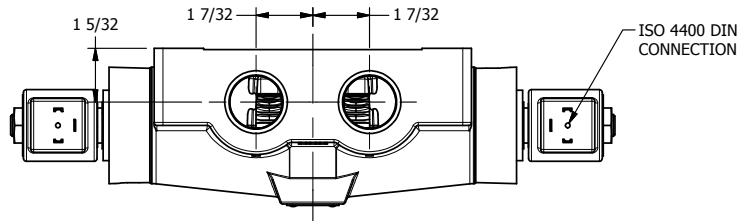

4

3

2

1

AAA
PRODUCTS
INTERNATIONAL

AAA PRODUCTS INTERNATIONAL
7114 Harry Hines Blvd
Dallas, TX 75235

TITLE: 1" SIDE PORT, DBL SOL, 3 POS,
SPR CTR, SOL RTRN, CLSD CTR SPL,
ISO 4400 DIN, EXT PILOT

DRAWING NO.:
DIM_SY8EDZ