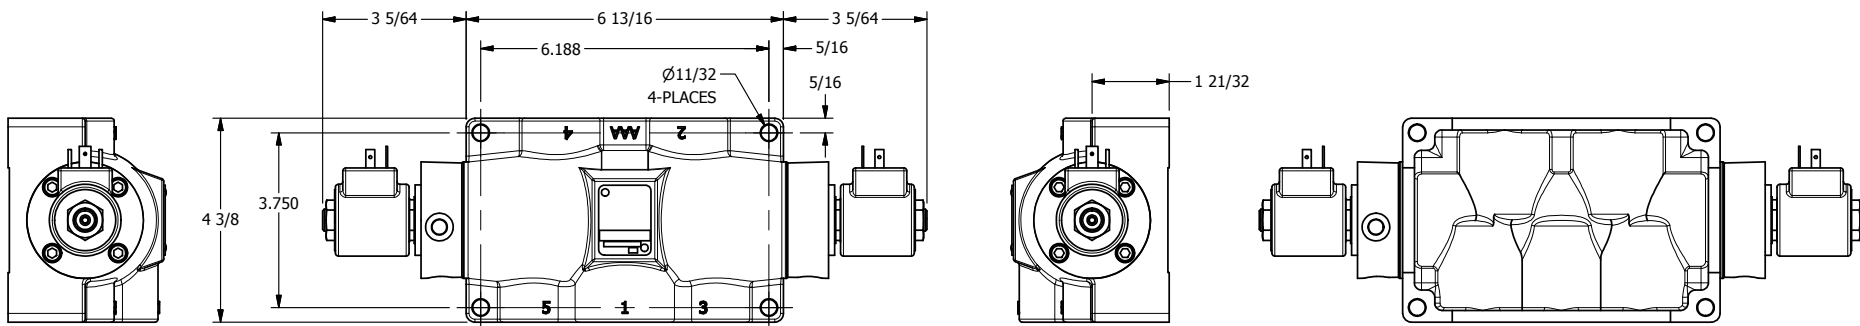

4

3

2

1

AAA
PRODUCTS
INTERNATIONAL

AAA PRODUCTS INTERNATIONAL
7114 Harry Hines Blvd
Dallas, TX 75235

TITLE: 1" SIDE PORT, DBL SOL, 3 POS,
SPR CTR, SOL RTRN, CLSD CTR SPL,
ISO 4400 DIN, EXT PILOT

DRAWING NO.:
DIM_SY8EDZ