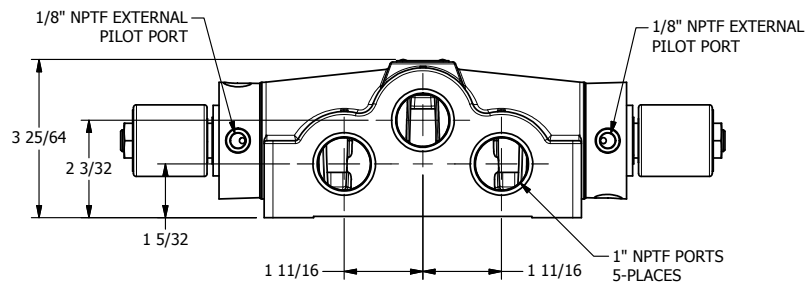

4

3

2

1

AAA
PRODUCTS
INTERNATIONAL

AAA PRODUCTS INTERNATIONAL
7114 Harry Hines Blvd
Dallas, TX 75235

TITLE: 1" SIDE PORT, DBL SOL, 3 POS,
SPR CTR, SOL RTRN, CLSD CTR SPL,
ISO 4400 DIN, EXT PILOT

DRAWING NO.:
DIM_SY8EDZ