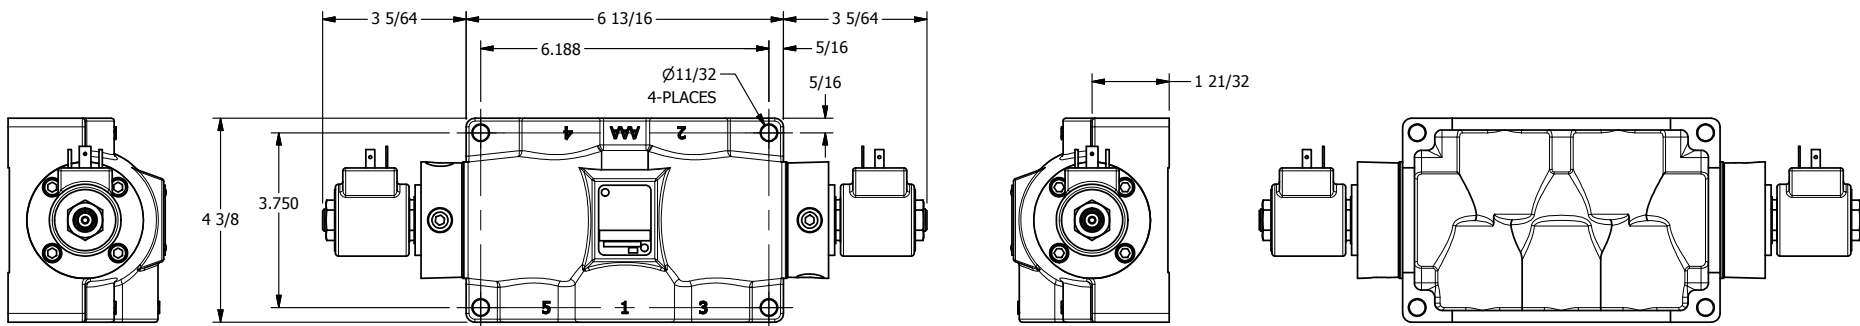

4

3

2

1

AAA
PRODUCTS
INTERNATIONAL

**AAA PRODUCTS
INTERNATIONAL**
7114 Harry Hines Blvd
Dallas, TX 75235

TITLE: 1" SIDE PORT, DBL SOL, 3 POS,
SPR CTR, SOL RTRN, CLSD CTR SPL,
ISO 4400 DIN, TAPPED VENT

DRAWING NO.:
DIM_SY8EDT