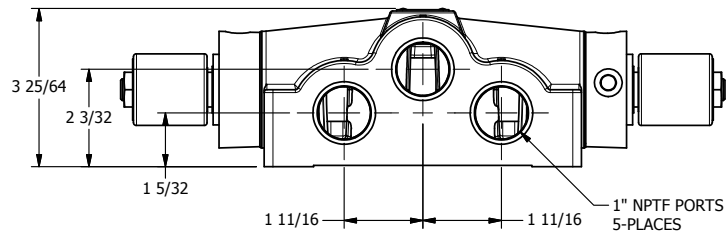

4

3

2

1

AAA
PRODUCTS
INTERNATIONAL

**AAA PRODUCTS
INTERNATIONAL**
7114 Harry Hines Blvd
Dallas, TX 75235

TITLE: 1" SIDE PORT, DBL SOL, 3 POS,
SPR CTR, SOL RTRN, CLSD CTR SPL,
ISO 4400 DIN, TAPPED VENT

DRAWING NO.:
DIM_SY8EDT