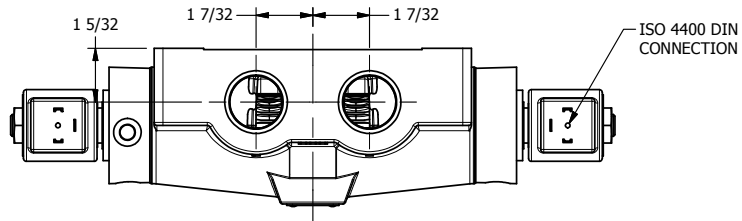

4

3

2

1

AAA
PRODUCTS
INTERNATIONAL

**AAA PRODUCTS
INTERNATIONAL**
7114 Harry Hines Blvd
Dallas, TX 75235

TITLE: 1" SIDE PORT, DBL SOL, 3 POS,
SPR CTR, SOL RTRN, CLSD CTR SPL,
ISO 4400 DIN, TAPPED VENT

DRAWING NO.:
DIM_SY8EDT