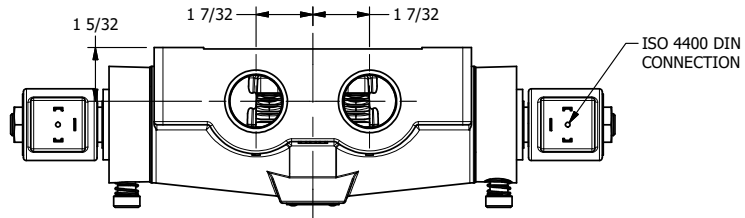

4

3

2

1

**AAA**  
PRODUCTS  
INTERNATIONAL

**AAA PRODUCTS  
INTERNATIONAL**  
7114 Harry Hines Blvd  
Dallas, TX 75235

TITLE: 1" SIDE PORT, DBL SOL, 3 POS,  
SPR CTR, SOL SHFT, CLSD CTR SPL,  
ISO 4400, LCKNG OVRD, EXT PILOT

DRAWING NO.:  
DIM\_SY8EDOZ

THE INFORMATION CONTAINED WITHIN THIS DOCUMENT IS PROPRIETARY TO AAA PRODUCTS AND MAY NOT BE DISCLOSED WITHOUT PRIOR WRITTEN CONSENT

4

3

2

1