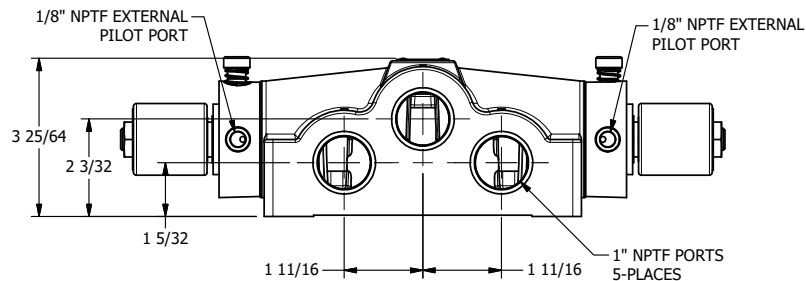

4

3

2

1

**AAA**  
PRODUCTS  
INTERNATIONAL

**AAA PRODUCTS  
INTERNATIONAL**  
7114 Harry Hines Blvd  
Dallas, TX 75235

TITLE: 1" SIDE PORT, DBL SOL, 3 POS,  
SPR CTR, SOL SHFT, CLSD CTR SPL,  
ISO 4400, LCKNG OVRD, EXT PILOT

DRAWING NO.:  
DIM\_SY8EDOZ

THE INFORMATION CONTAINED WITHIN THIS DOCUMENT IS PROPRIETARY TO AAA PRODUCTS AND MAY NOT BE DISCLOSED WITHOUT PRIOR WRITTEN CONSENT

4

3

2

1