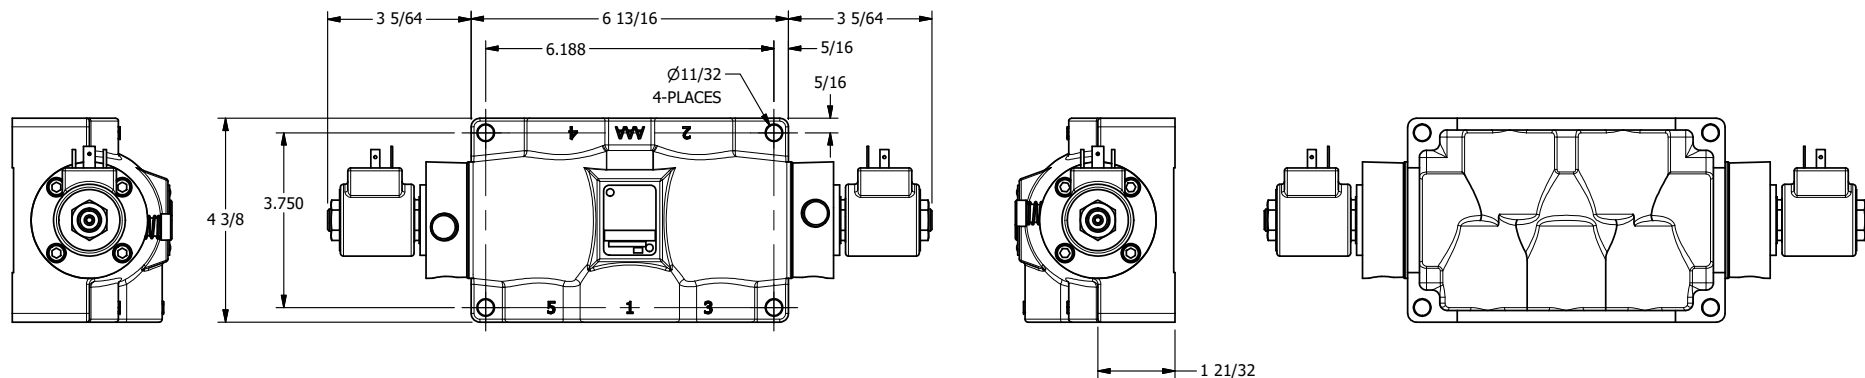

4

3

2

1

**AAA**  
PRODUCTS  
INTERNATIONAL

**AAA PRODUCTS  
INTERNATIONAL**  
7114 Harry Hines Blvd  
Dallas, TX 75235

TITLE: 1" SIDE PORT, DBL SOL, 3 POS,  
SPR CTR, SOL SHFT, CLSD CTR SPL,  
ISO 4400, LCKNG OVRD, EXT PILOT

DRAWING NO.:  
DIM\_SY8EDOZ

THE INFORMATION CONTAINED WITHIN THIS DOCUMENT IS PROPRIETARY TO AAA PRODUCTS AND MAY NOT BE DISCLOSED WITHOUT PRIOR WRITTEN CONSENT

4

3

2

1