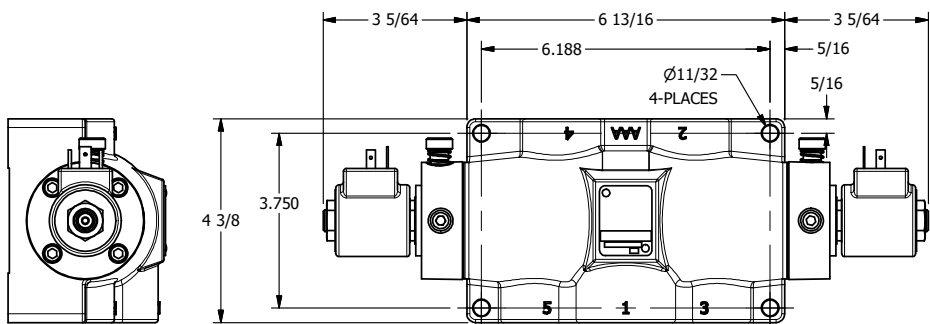

4

3

2

1

AAA
PRODUCTS
INTERNATIONAL

**AAA PRODUCTS
INTERNATIONAL**
7114 Harry Hines Blvd
Dallas, TX 75235

TITLE: 1" SIDE PORT, DBL SOL, 3 POS,
CLSD SPR CTR, ISO 4400 DIN,
LCKNG OVRD, TPD VENT

DRAWING NO.:
DIM_SY8EDOT