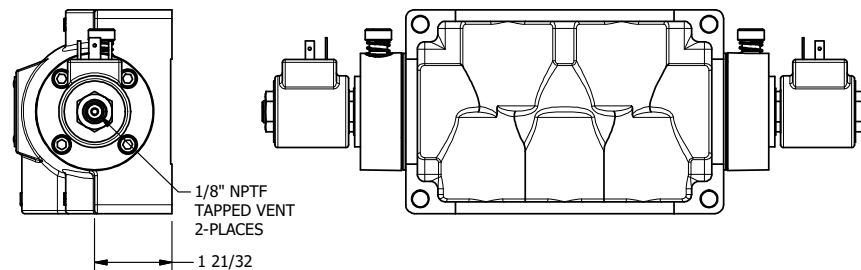

4

3

2

1

AAA
PRODUCTS
INTERNATIONAL

**AAA PRODUCTS
INTERNATIONAL**
7114 Harry Hines Blvd
Dallas, TX 75235

TITLE: 1" SIDE PORT, DBL SOL, 3 POS,
CLSD SPR CTR, ISO 4400 DIN,
LCKNG OVRD, TPD VENT

DRAWING NO.:
DIM_SY8EDOT