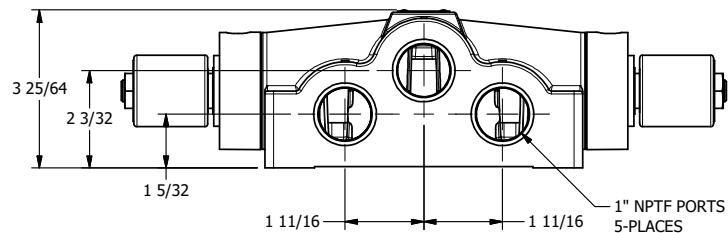

4

3

2

1

AAA
PRODUCTS
INTERNATIONAL

**AAA PRODUCTS
INTERNATIONAL**
7114 Harry Hines Blvd
Dallas, TX 75235

TITLE: 1" SIDE PORT, DBL SOL, 3 POS,
CLSD SPR CTR, ISO 4400 DIN,
LCKNG OVRD, TPD VENT

DRAWING NO.:
DIM_SY8EDOT