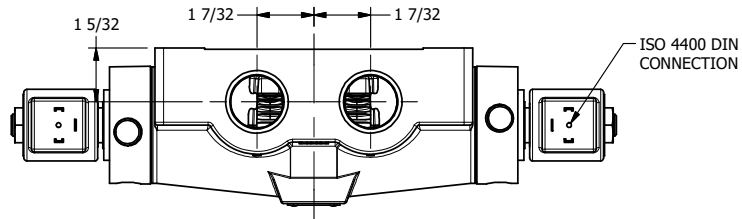

4

3

2

1

AAA
PRODUCTS
INTERNATIONAL

**AAA PRODUCTS
INTERNATIONAL**
7114 Harry Hines Blvd
Dallas, TX 75235

TITLE: 1" SIDE PORT, DBL SOL, 3 POS,
CLSD SPR CTR, ISO 4400 DIN,
LCKNG OVRD, TPD VENT

DRAWING NO.:
DIM_SY8EDOT