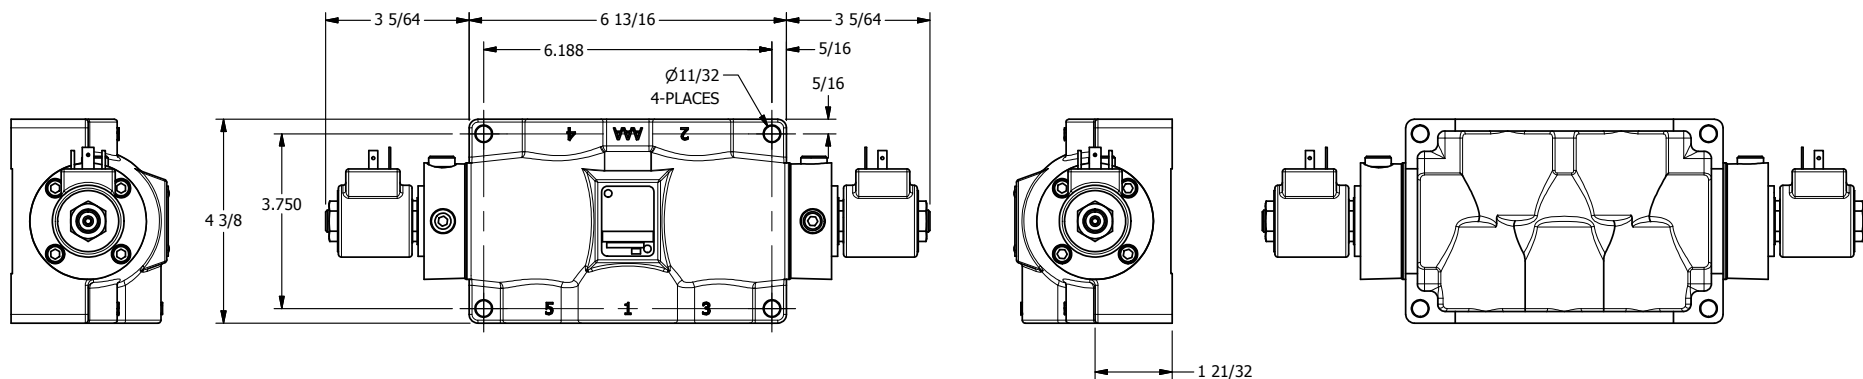

4

3

2

1

AAA
PRODUCTS
INTERNATIONAL

**AAA PRODUCTS
INTERNATIONAL**
7114 Harry Hines Blvd
Dallas, TX 75235

TITLE: 1" SIDE PORT, DBL SOL, 3 POS,
SPR CTR, SOL RTRN, CLSD CTR SPL,
ISO 4400 DIN, PUSH OVRD

DRAWING NO.:
DIM_SY8EDOP