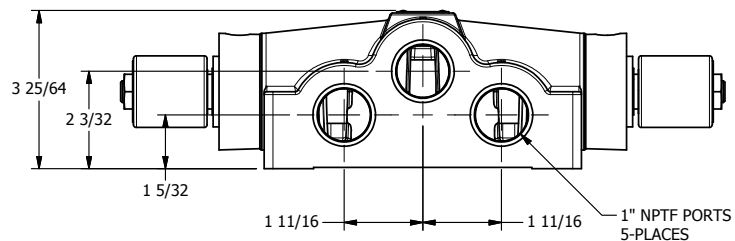

4

3

2

1

AAA
PRODUCTS
INTERNATIONAL

**AAA PRODUCTS
INTERNATIONAL**
7114 Harry Hines Blvd
Dallas, TX 75235

TITLE: 1" SIDE PORT, DBL SOL, 3 POS,
SPR CTR, SOL RTRN, CLSD CTR SPL,
ISO 4400 DIN, PUSH OVRD

DRAWING NO.:
DIM_SY8EDOP