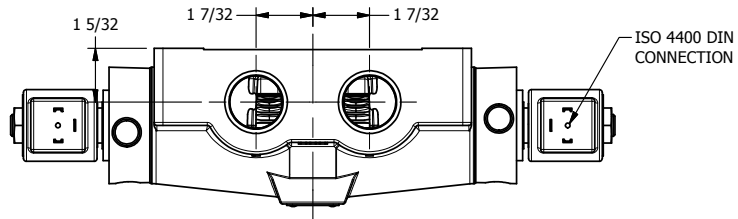

4

3

2

1

AAA
PRODUCTS
INTERNATIONAL

**AAA PRODUCTS
INTERNATIONAL**
7114 Harry Hines Blvd
Dallas, TX 75235

TITLE: 1" SIDE PORT, DBL SOL, 3 POS,
SPR CTR, SOL RTRN, CLSD CTR SPL,
ISO 4400 DIN, PUSH OVRD

DRAWING NO.:
DIM_SY8EDOP