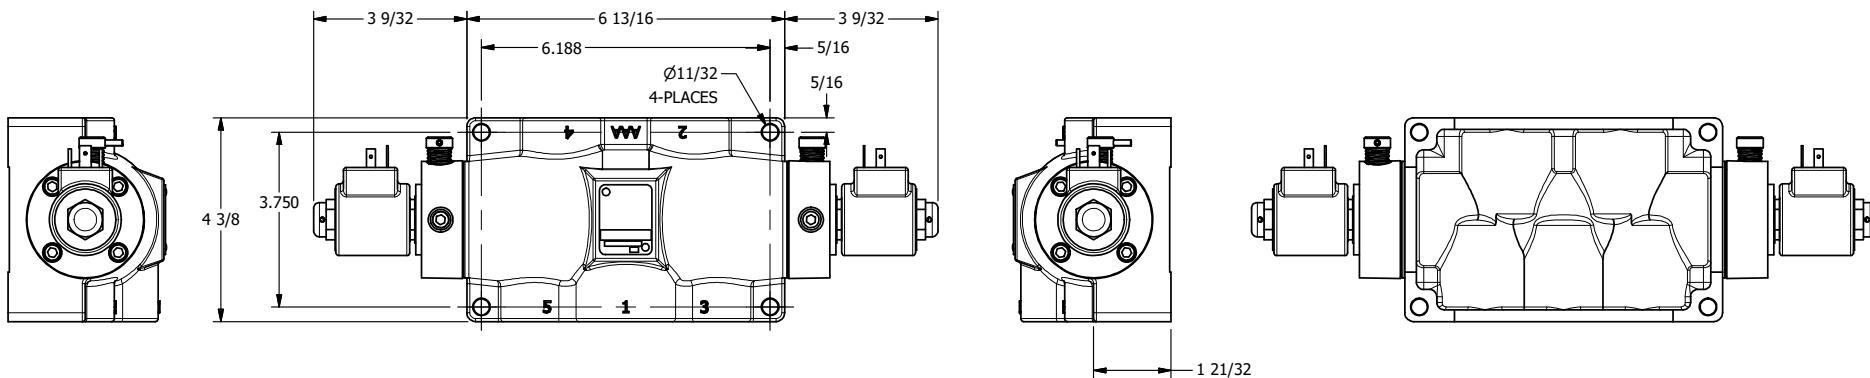

4

3

2

1

**AAA**  
PRODUCTS  
INTERNATIONAL

**AAA PRODUCTS  
INTERNATIONAL**  
7114 Harry Hines Blvd  
Dallas, TX 75235

TITLE: 1" SIDE PORT, DBL SOL, 3 POS,  
CLSD SPR CTR, ISO 4400 DIN,  
NON-LCKNG OVRD, EXCLDR

DRAWING NO.:  
DIM\_SY8EDONL

THE INFORMATION CONTAINED WITHIN THIS DOCUMENT IS PROPRIETARY TO AAA PRODUCTS AND MAY NOT BE DISCLOSED WITHOUT PRIOR WRITTEN CONSENT

4

3

2

B

B

A