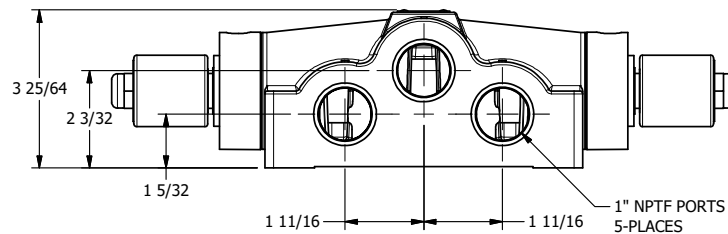

4

3

2

1

**AAA**  
PRODUCTS  
INTERNATIONAL

**AAA PRODUCTS  
INTERNATIONAL**  
7114 Harry Hines Blvd  
Dallas, TX 75235

TITLE: 1" SIDE PORT, DBL SOL, 3 POS,  
CLSD SPR CTR, ISO 4400 DIN,  
NON-LCKNG OVRD, EXCLDR

DRAWING NO.:  
DIM\_SY8EDONL

THE INFORMATION CONTAINED WITHIN THIS DOCUMENT IS PROPRIETARY TO AAA PRODUCTS AND MAY NOT BE DISCLOSED WITHOUT PRIOR WRITTEN CONSENT

4

3

2

B

B

A