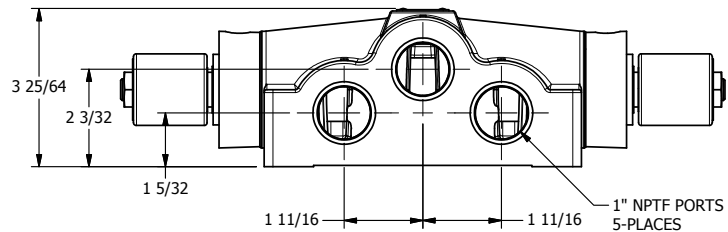

4

3

2

1

AAA
PRODUCTS
INTERNATIONAL

**AAA PRODUCTS
INTERNATIONAL**
7114 Harry Hines Blvd
Dallas, TX 75235

TITLE: 1" SIDE PORT, DBL SOL, 3 POS,
SPR CTR, SOL RTRN, CLSD CTR SPL,
ISO 4400 DIN, NON-LCKNG OVRD

DRAWING NO.:
DIM_SY8EDON