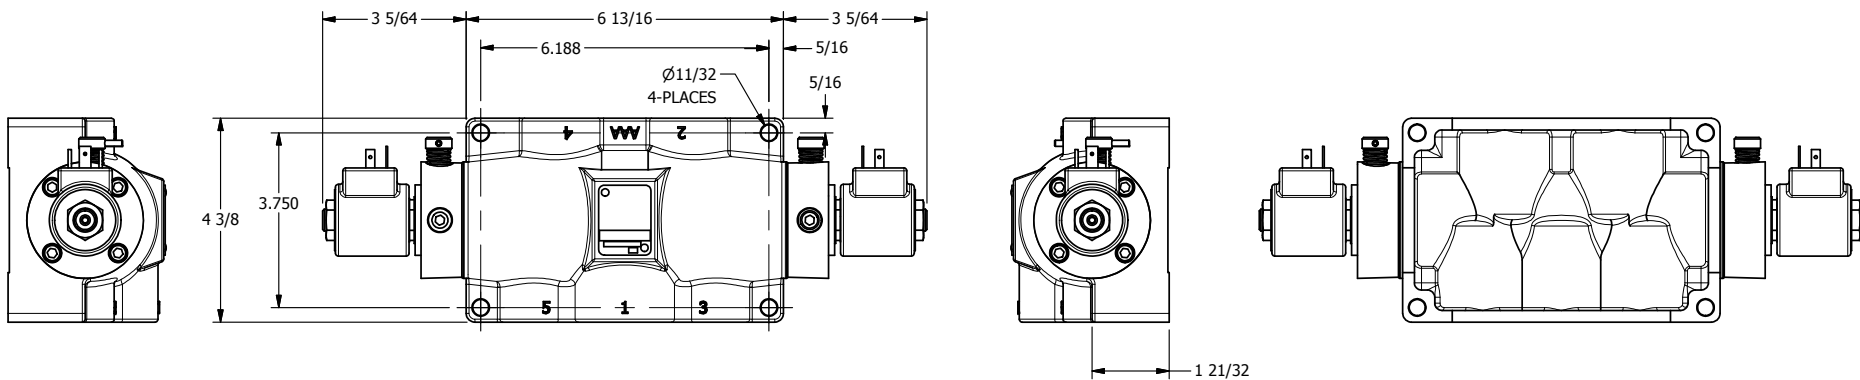

4

3

2

1

AAA
PRODUCTS
INTERNATIONAL

**AAA PRODUCTS
INTERNATIONAL**
7114 Harry Hines Blvd
Dallas, TX 75235

TITLE: 1" SIDE PORT, DBL SOL, 3 POS,
SPR CTR, SOL RTRN, CLSD CTR SPL,
ISO 4400 DIN, NON-LCKNG OVRD

DRAWING NO.:
DIM_SY8EDON