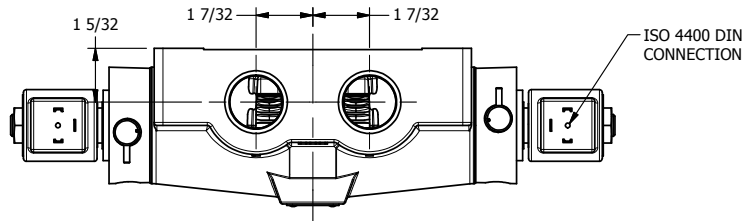

4

3

2

1

AAA
PRODUCTS
INTERNATIONAL

**AAA PRODUCTS
INTERNATIONAL**
7114 Harry Hines Blvd
Dallas, TX 75235

TITLE: 1" SIDE PORT, DBL SOL, 3 POS,
SPR CTR, SOL RTRN, CLSD CTR SPL,
ISO 4400 DIN, NON-LCKNG OVRD

DRAWING NO.:
DIM_SY8EDON