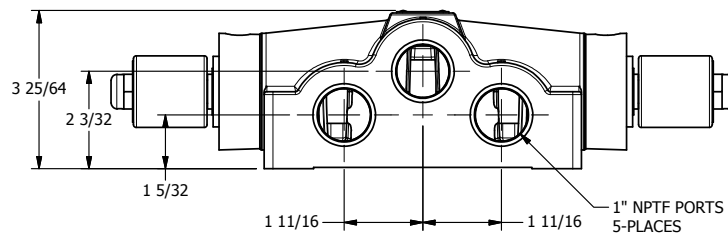

4

3

2

1

AAA
PRODUCTS
INTERNATIONAL

**AAA PRODUCTS
INTERNATIONAL**
7114 Harry Hines Blvd
Dallas, TX 75235

TITLE: 1" SIDE PORT, DBL SOL, 3 POS,
SPR CTR, CLSD CTR SPL, ISO 4400,
LCKNG OVRD, DUST EXCLDR

DRAWING NO.:
DIM_SY8EDOL