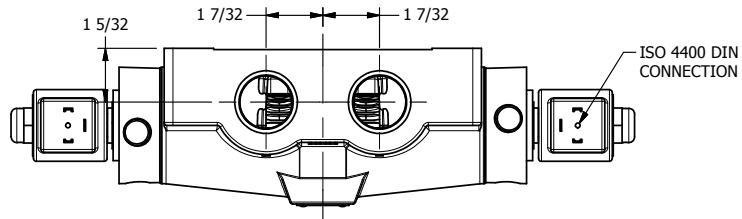

4

3

2

1

AAA
PRODUCTS
INTERNATIONAL

**AAA PRODUCTS
INTERNATIONAL**
7114 Harry Hines Blvd
Dallas, TX 75235

TITLE: 1" SIDE PORT, DBL SOL, 3 POS,
SPR CTR, CLSD CTR SPL, ISO 4400,
LCKNG OVRD, DUST EXCLDR

DRAWING NO.:
DIM_SY8EDOL