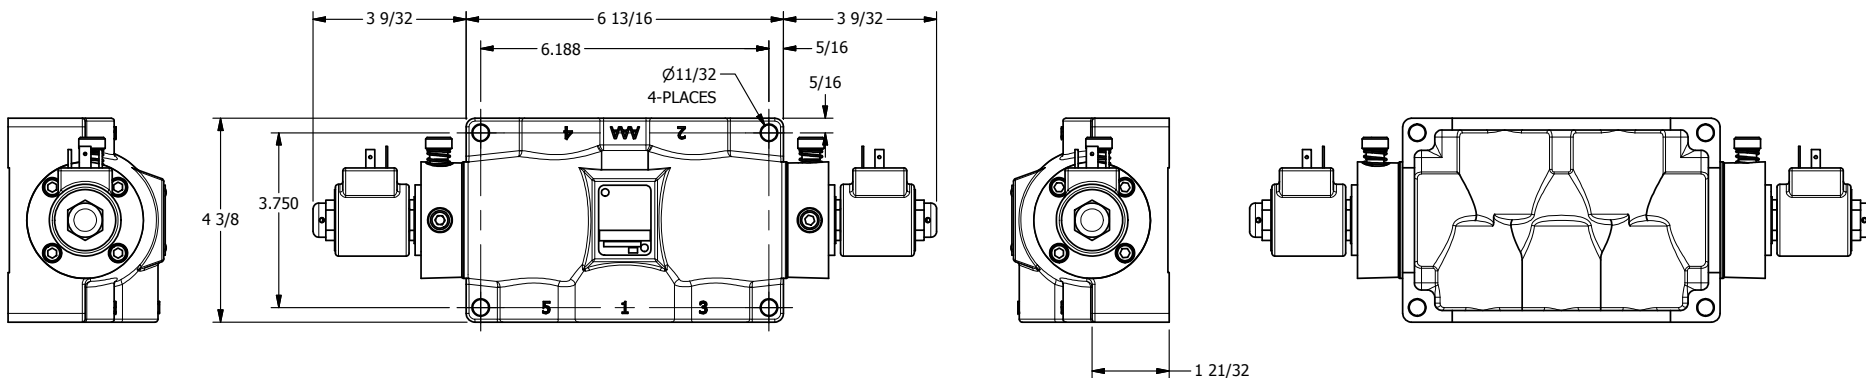

4

3

2

1

AAA
PRODUCTS
INTERNATIONAL

**AAA PRODUCTS
INTERNATIONAL**
7114 Harry Hines Blvd
Dallas, TX 75235

TITLE: 1" SIDE PORT, DBL SOL, 3 POS,
SPR CTR, CLSD CTR SPL, ISO 4400,
LCKNG OVRD, DUST EXCLDR

DRAWING NO.:
DIM_SY8EDOL