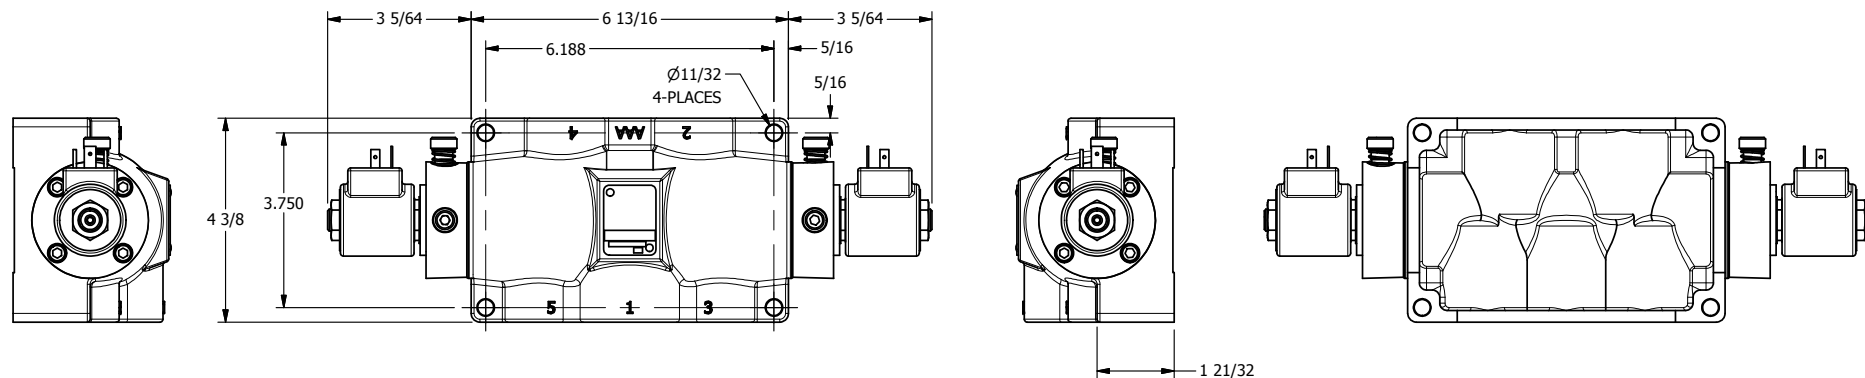

4

3

2

1

AAA
PRODUCTS
INTERNATIONAL

**AAA PRODUCTS
INTERNATIONAL**
7114 Harry Hines Blvd
Dallas, TX 75235

TITLE: 1" SIDE PORT, DBL SOL, 3 POS,
SPR CTR, SOL RTRN, CLSD CTR SPL,
ISO 4400 DIN, LCKNG OVRD

DRAWING NO.:
DIM_SY8EDO