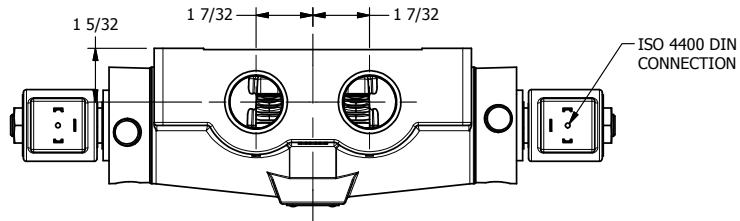

4

3

2

1

AAA
PRODUCTS
INTERNATIONAL

**AAA PRODUCTS
INTERNATIONAL**
7114 Harry Hines Blvd
Dallas, TX 75235

TITLE: 1" SIDE PORT, DBL SOL, 3 POS,
SPR CTR, SOL RTRN, CLSD CTR SPL,
ISO 4400 DIN, LCKNG OVRD

DRAWING NO.:
DIM_SY8EDO