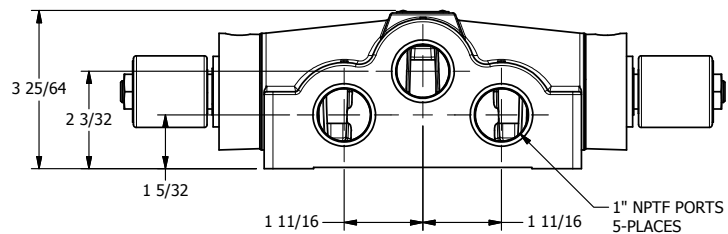

4

3

2

1

AAA
PRODUCTS
INTERNATIONAL

**AAA PRODUCTS
INTERNATIONAL**
7114 Harry Hines Blvd
Dallas, TX 75235

TITLE: 1" SIDE PORT, DBL SOL, 3 POS,
SPR CTR, SOL RTRN, CLSD CTR SPL,
ISO 4400 DIN, LCKNG OVRD

DRAWING NO.:
DIM_SY8EDO