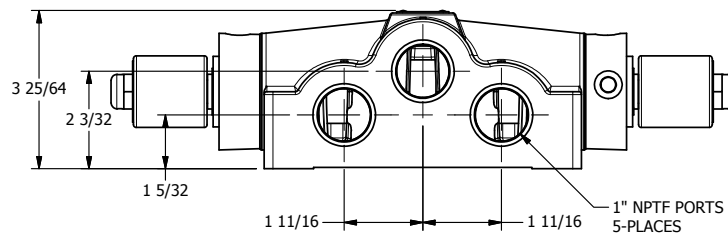

4

3

2

1

**AAA**  
PRODUCTS  
INTERNATIONAL

**AAA PRODUCTS  
INTERNATIONAL**  
7114 Harry Hines Blvd  
Dallas, TX 75235

TITLE: 1" SIDE PORT, DBL SOL, 3 POS,  
SPR CTR, SOL RTRN, CLSD CTR SPL,  
ISO 4400 DIN, DUST EXCLDR

DRAWING NO.:  
DIM\_SY8EDL

THE INFORMATION CONTAINED WITHIN THIS DOCUMENT IS PROPRIETARY TO AAA PRODUCTS AND MAY NOT BE DISCLOSED WITHOUT PRIOR WRITTEN CONSENT

4

3

2

1

B

B