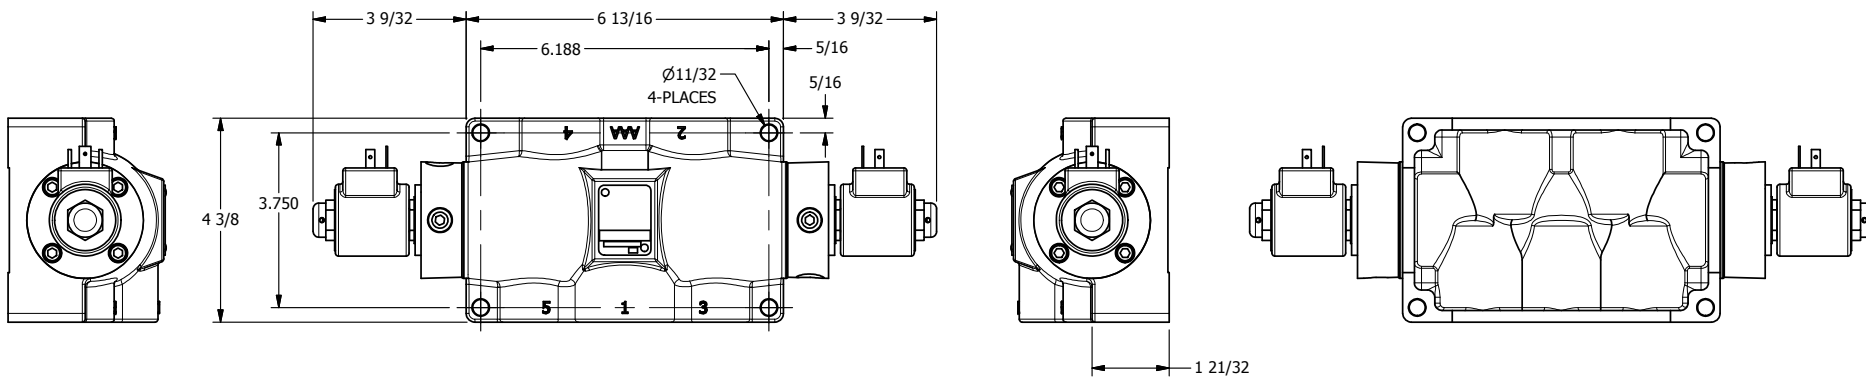

4

3

2

1

**AAA**  
PRODUCTS  
INTERNATIONAL

**AAA PRODUCTS  
INTERNATIONAL**  
7114 Harry Hines Blvd  
Dallas, TX 75235

TITLE: 1" SIDE PORT, DBL SOL, 3 POS,  
SPR CTR, SOL RTRN, CLSD CTR SPL,  
ISO 4400 DIN, DUST EXCLDR

DRAWING NO.:  
DIM\_SY8EDL

THE INFORMATION CONTAINED WITHIN THIS DOCUMENT IS PROPRIETARY TO AAA PRODUCTS AND MAY NOT BE DISCLOSED WITHOUT PRIOR WRITTEN CONSENT

4

3

2

1

B

B