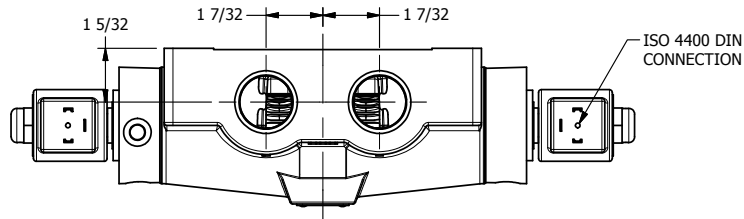

4

3

2

1

**AAA**  
PRODUCTS  
INTERNATIONAL

**AAA PRODUCTS  
INTERNATIONAL**  
7114 Harry Hines Blvd  
Dallas, TX 75235

TITLE: 1" SIDE PORT, DBL SOL, 3 POS,  
SPR CTR, SOL RTRN, CLSD CTR SPL,  
ISO 4400 DIN, DUST EXCLDR

DRAWING NO.:  
DIM\_SY8EDL

THE INFORMATION CONTAINED WITHIN THIS DOCUMENT IS PROPRIETARY TO AAA PRODUCTS AND MAY NOT BE DISCLOSED WITHOUT PRIOR WRITTEN CONSENT

4

3

2

1

B

B