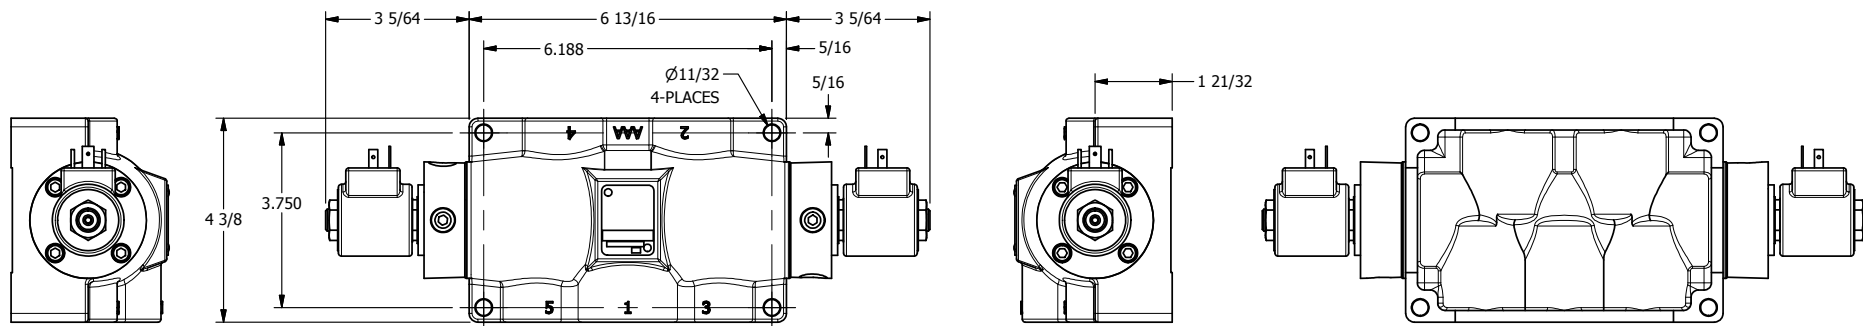

4

3

2

1

AAA
PRODUCTS
INTERNATIONAL

**AAA PRODUCTS
INTERNATIONAL**
7114 Harry Hines Blvd
Dallas, TX 75235

TITLE: 1" SIDE PORT, DBL SOL, 3 POS,
SPR CTR, SOL RTRN, CLSD CTR SPL,
ISO 4400 DIN

PART NO.:
DIM_SY8ED