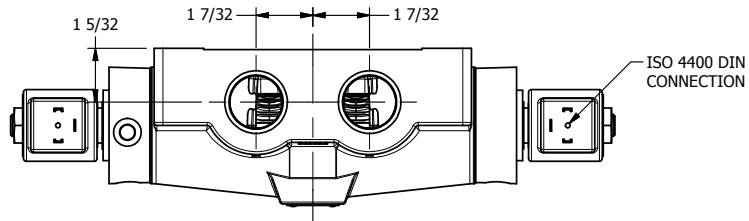

4

3

2

1

AAA
PRODUCTS
INTERNATIONAL

**AAA PRODUCTS
INTERNATIONAL**
7114 Harry Hines Blvd
Dallas, TX 75235

TITLE: 1" SIDE PORT, DBL SOL, 3 POS,
SPR CTR, SOL RTRN, CLSD CTR SPL,
ISO 4400 DIN

PART NO.:
DIM_SY8ED