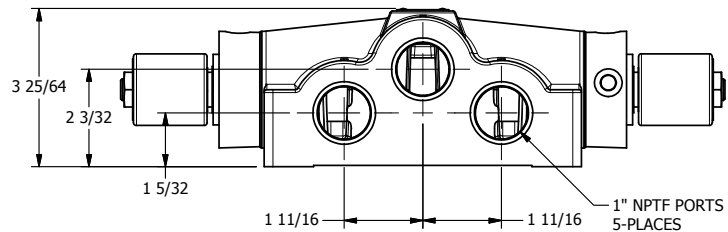

4

3

2

1

AAA
PRODUCTS
INTERNATIONAL

**AAA PRODUCTS
INTERNATIONAL**
7114 Harry Hines Blvd
Dallas, TX 75235

TITLE: 1" SIDE PORT, DBL SOL, 3 POS,
SPR CTR, SOL RTRN, CLSD CTR SPL,
ISO 4400 DIN

PART NO.:
DIM_SY8ED