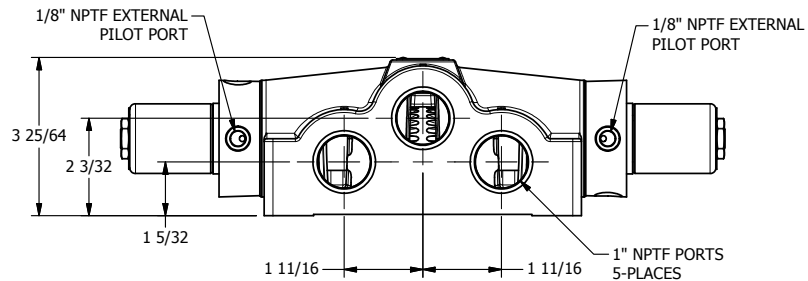

4

3

2

1

**AAA**  
PRODUCTS  
INTERNATIONAL

**AAA PRODUCTS  
INTERNATIONAL**  
7114 Harry Hines Blvd  
Dallas, TX 75235

TITLE: 1" SIDE PORT, DBL SOL, 3 POS,  
SPR CTR, SOL RTRN, REGEN CTR SPL,  
CLASSIC SOL, EXT PILOT

DRAWING NO.:  
DIM\_SY8DZ

THE INFORMATION CONTAINED WITHIN THIS DOCUMENT IS PROPRIETARY TO AAA PRODUCTS AND MAY NOT BE DISCLOSED WITHOUT PRIOR WRITTEN CONSENT

4

3

2

1