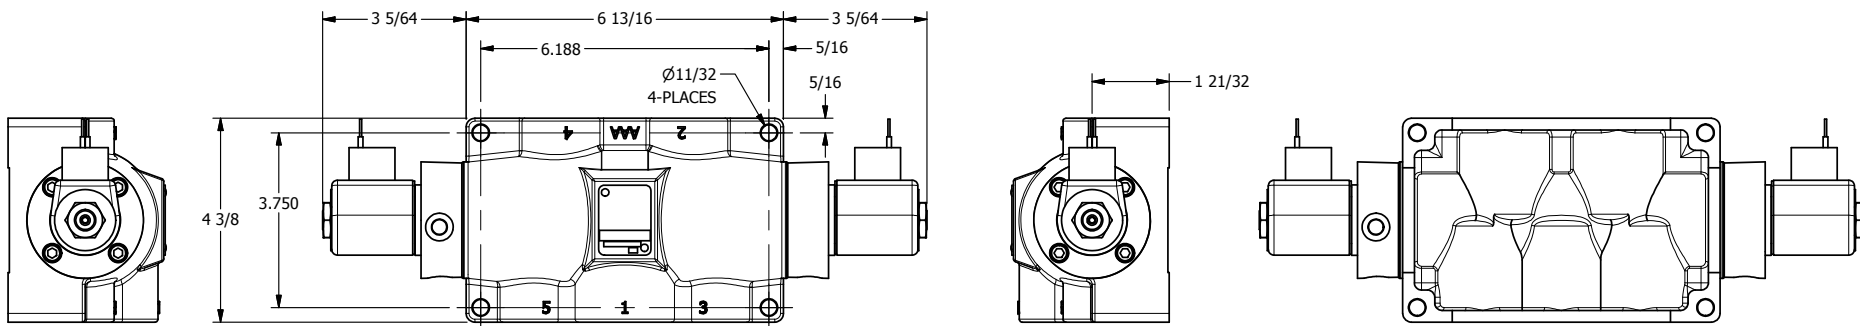

4

3

2

1

**AAA**  
PRODUCTS  
INTERNATIONAL

**AAA PRODUCTS  
INTERNATIONAL**  
7114 Harry Hines Blvd  
Dallas, TX 75235

TITLE: 1" SIDE PORT, DBL SOL, 3 POS,  
SPR CTR, SOL RTRN, REGEN CTR SPL,  
CLASSIC SOL, EXT PILOT

DRAWING NO.:  
DIM\_SY8DZ

THE INFORMATION CONTAINED WITHIN THIS DOCUMENT IS PROPRIETARY TO AAA PRODUCTS AND MAY NOT BE DISCLOSED WITHOUT PRIOR WRITTEN CONSENT

4

3

2

1