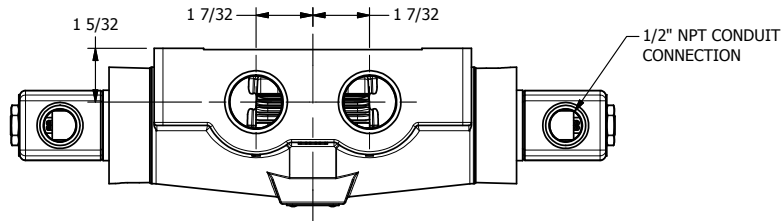

4

3

2

1

**AAA**  
PRODUCTS  
INTERNATIONAL

**AAA PRODUCTS  
INTERNATIONAL**  
7114 Harry Hines Blvd  
Dallas, TX 75235

TITLE: 1" SIDE PORT, DBL SOL, 3 POS,  
SPR CTR, SOL RTRN, REGEN CTR SPL,  
CLASSIC SOL, EXT PILOT

DRAWING NO.:  
DIM\_SY8DZ

THE INFORMATION CONTAINED WITHIN THIS DOCUMENT IS PROPRIETARY TO AAA PRODUCTS AND MAY NOT BE DISCLOSED WITHOUT PRIOR WRITTEN CONSENT

4

3

2

1