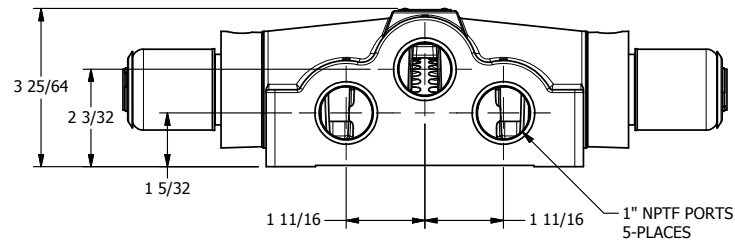

4

3

2

1

AAA
PRODUCTS
INTERNATIONAL

**AAA PRODUCTS
INTERNATIONAL**
7114 Harry Hines Blvd
Dallas, TX 75235

TITLE: 1" SIDE PORT, DBL SOL, 3 POS,
SPR CTR, SOL RTRN, REGEN CTR SPL,
EXPL PROOF, PUSH OVRD

DRAWING NO.:
DIM_SY8DXOP