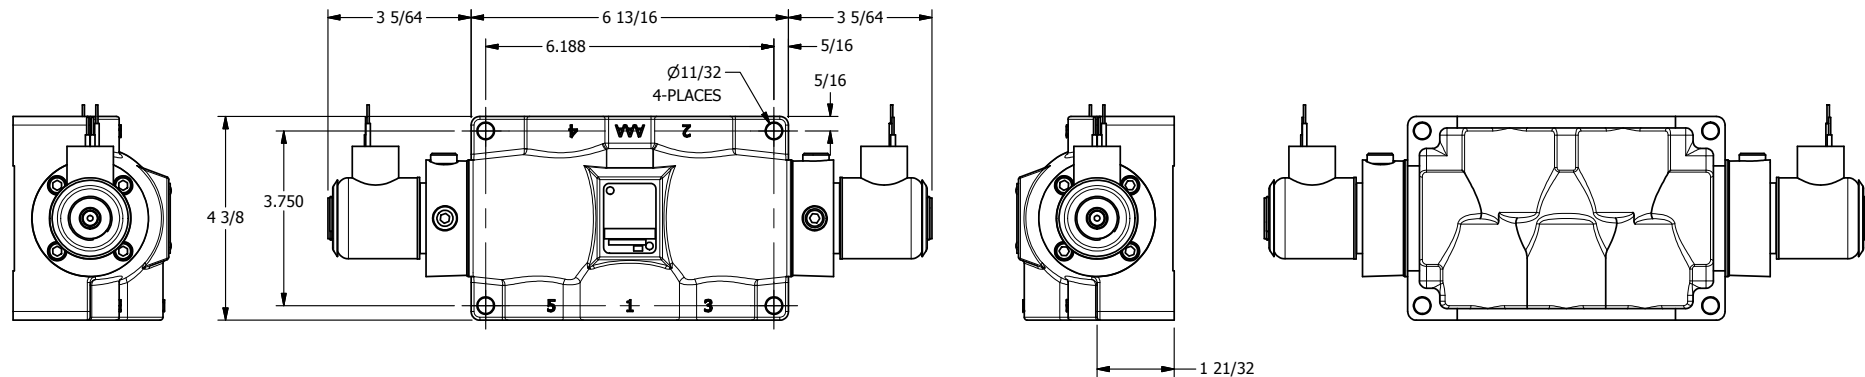

4

3

2

1

AAA
PRODUCTS
INTERNATIONAL

**AAA PRODUCTS
INTERNATIONAL**
7114 Harry Hines Blvd
Dallas, TX 75235

TITLE: 1" SIDE PORT, DBL SOL, 3 POS,
SPR CTR, SOL RTRN, REGEN CTR SPL,
EXPL PROOF, PUSH OVRD

DRAWING NO.:
DIM_SY8DXOP