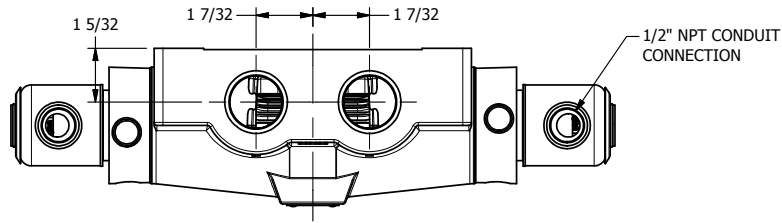

4

3

2

1

AAA
PRODUCTS
INTERNATIONAL

**AAA PRODUCTS
INTERNATIONAL**
7114 Harry Hines Blvd
Dallas, TX 75235

TITLE: 1" SIDE PORT, DBL SOL, 3 POS,
SPR CTR, SOL RTRN, REGEN CTR SPL,
EXPL PROOF, PUSH OVRD

DRAWING NO.:
DIM_SY8DXOP