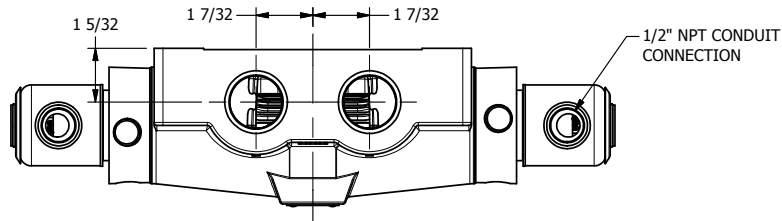

4

3

2

1

1/2" NPT CONDUIT CONNECTION

1 21/32

1" NPTF PORTS 5-PLACES

**AAA**  
PRODUCTS  
INTERNATIONAL

**AAA PRODUCTS INTERNATIONAL**  
7114 Harry Hines Blvd  
Dallas, TX 75235

TITLE: 1" SIDE PORT, DBL SOL, 3 POS,  
SPR CTR, SOL RTRN, REGEN CTR SPL,  
EXPL PROOF, LCKNG OVRD

DRAWING NO.:  
DIM\_SY8DXO

4

3

2

1