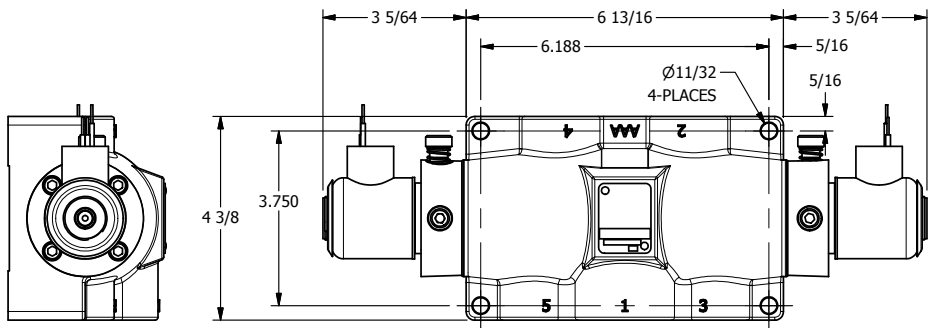

4

3

2

1

1/2" NPT CONDUIT CONNECTION

1 21/32

1" NPTF PORTS 5-PLACES

**AAA**  
PRODUCTS  
INTERNATIONAL

**AAA PRODUCTS INTERNATIONAL**  
7114 Harry Hines Blvd  
Dallas, TX 75235

TITLE: 1" SIDE PORT, DBL SOL, 3 POS,  
SPR CTR, SOL RTRN, REGEN CTR SPL,  
EXPL PROOF, LCKNG OVRD

DRAWING NO.:  
DIM\_SY8DXO

4

3

2

1