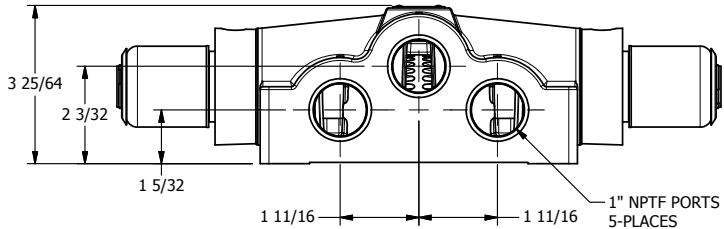

4

3

2

1

1/2" NPT CONDUIT CONNECTION

1 21/32

1" NPTF PORTS 5-PLACES

**AAA**  
PRODUCTS  
INTERNATIONAL

**AAA PRODUCTS INTERNATIONAL**  
7114 Harry Hines Blvd  
Dallas, TX 75235

TITLE: 1" SIDE PORT, DBL SOL, 3 POS,  
SPR CTR, SOL RTRN, REGEN CTR SPL,  
EXPL PROOF, LCKNG OVRD

DRAWING NO.:  
DIM\_SY8DXO

4

3

2

1