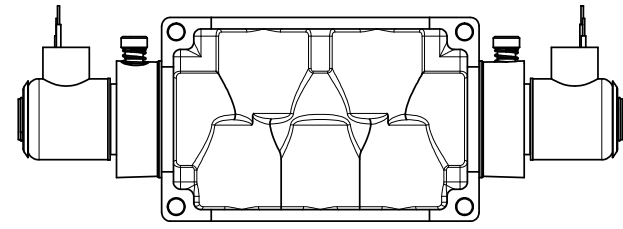

4

3

2

1

1/2" NPT CONDUIT CONNECTION

1 21/32

1" NPTF PORTS 5-PLACES

**AAA**  
PRODUCTS  
INTERNATIONAL

**AAA PRODUCTS INTERNATIONAL**  
7114 Harry Hines Blvd  
Dallas, TX 75235

TITLE: 1" SIDE PORT, DBL SOL, 3 POS,  
SPR CTR, SOL RTRN, REGEN CTR SPL,  
EXPL PROOF, LCKNG OVRD

DRAWING NO.:  
DIM\_SY8DXO

4

3

2

1