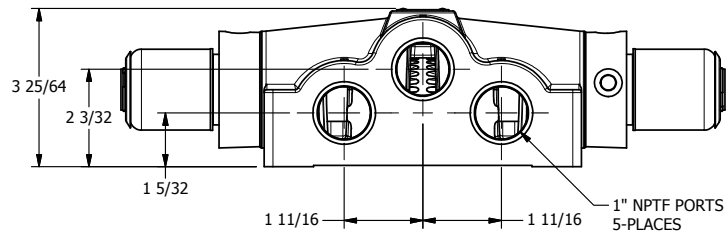

4

3

2

1

**AAA**  
PRODUCTS  
INTERNATIONAL

**AAA PRODUCTS  
INTERNATIONAL**  
7114 Harry Hines Blvd  
Dallas, TX 75235

TITLE: 1" SIDE PORT, DBL SOL, 3 POS,  
SPR CTR, SOL RTRN, REGEN CTR SPL,  
EXPL PROOF

PART NO.:  
DIM\_SY8DX