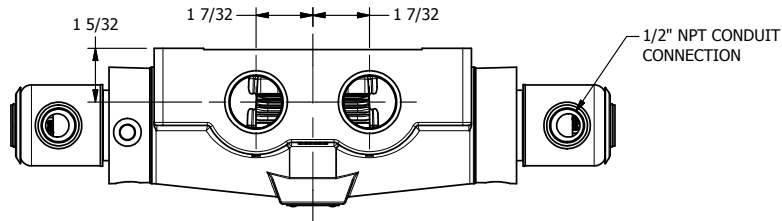

4

3

2

1

**AAA**  
PRODUCTS  
INTERNATIONAL

**AAA PRODUCTS  
INTERNATIONAL**  
7114 Harry Hines Blvd  
Dallas, TX 75235

TITLE: 1" SIDE PORT, DBL SOL, 3 POS,  
SPR CTR, SOL RTRN, REGEN CTR SPL,  
EXPL PROOF

PART NO.:  
DIM\_SY8DX