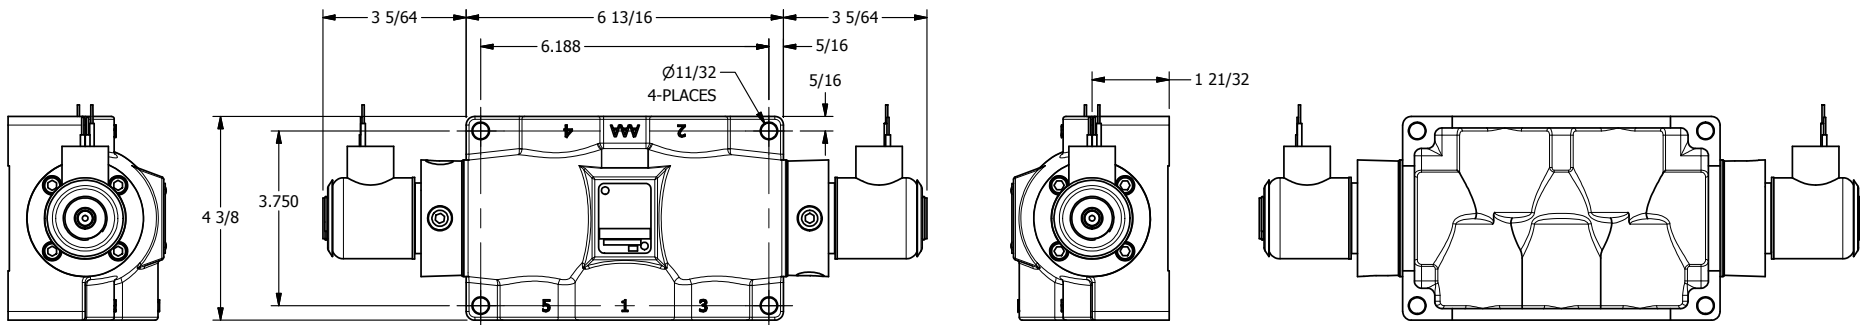

4

3

2

1

**AAA**  
PRODUCTS  
INTERNATIONAL

**AAA PRODUCTS  
INTERNATIONAL**  
7114 Harry Hines Blvd  
Dallas, TX 75235

TITLE: 1" SIDE PORT, DBL SOL, 3 POS,  
SPR CTR, SOL RTRN, REGEN CTR SPL,  
EXPL PROOF

PART NO.:  
DIM\_SY8DX