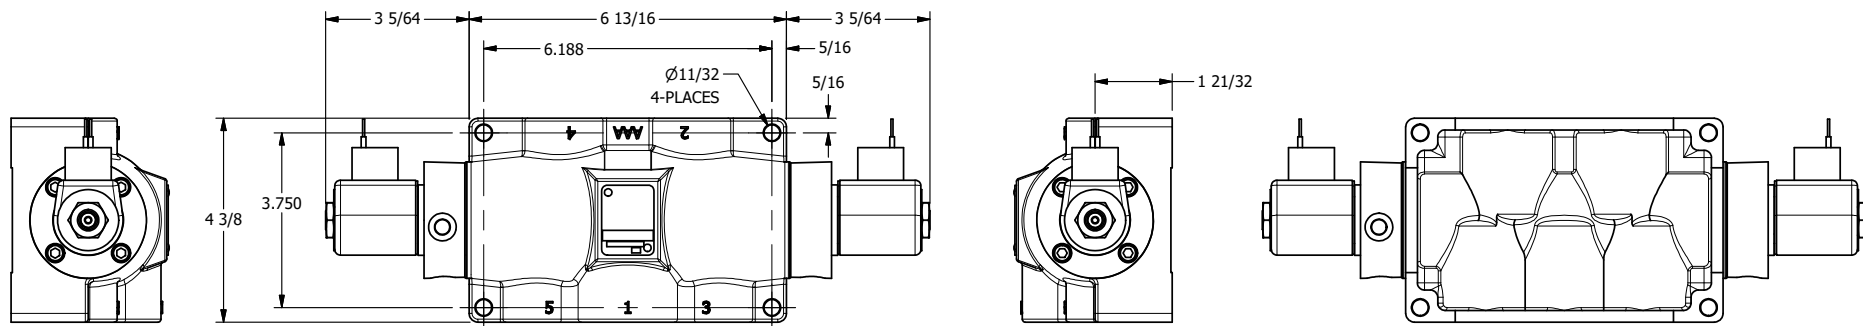

4

3

2

1

AAA
PRODUCTS
INTERNATIONAL

AAA PRODUCTS INTERNATIONAL
7114 Harry Hines Blvd
Dallas, TX 75235

TITLE: 1" SIDE PORT, DBL SOL, 3 POS,
SPR CTR, SOL RTRN, REGEN CTR SPL,
CLASSIC SOL, TAPPED VENT, EXT PILOT

DRAWING NO.:
DIM_SY8DTZ

4

3

2

1

THE INFORMATION CONTAINED WITHIN THIS DOCUMENT IS PROPRIETARY TO AAA PRODUCTS AND MAY NOT BE DISCLOSED WITHOUT PRIOR WRITTEN CONSENT