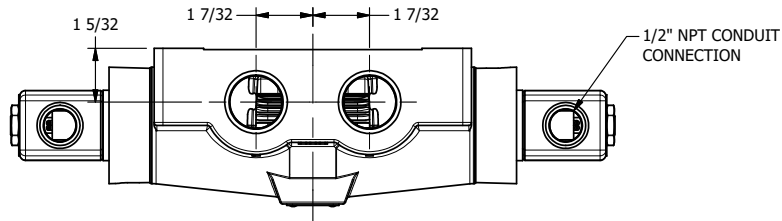

4

3

2

1

AAA
PRODUCTS
INTERNATIONAL

AAA PRODUCTS INTERNATIONAL
7114 Harry Hines Blvd
Dallas, TX 75235

TITLE: 1" SIDE PORT, DBL SOL, 3 POS,
SPR CTR, SOL RTRN, REGEN CTR SPL,
CLASSIC SOL, TAPPED VENT, EXT PILOT

DRAWING NO.:
DIM_SY8DTZ

4

3

2

1

THE INFORMATION CONTAINED WITHIN THIS DOCUMENT IS PROPRIETARY TO AAA PRODUCTS AND MAY NOT BE DISCLOSED WITHOUT PRIOR WRITTEN CONSENT