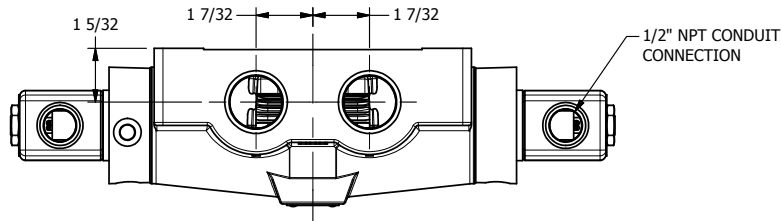

4

3

2

1

1/2" NPT CONDUIT CONNECTION

1" NPTF PORTS 5-PLACES

AAA
PRODUCTS
INTERNATIONAL

AAA PRODUCTS INTERNATIONAL
7114 Harry Hines Blvd
Dallas, TX 75235

TITLE: 1" SIDE PORT, DBL SOL, 3 POS,
SPR CTR, SOL RTRN, REGEN CTR SPL,
CLASSIC SOL, TAPPED VENT

DRAWING NO.:
DIM_SY8DT

4

3

2

1

THE INFORMATION CONTAINED WITHIN THIS DOCUMENT IS PROPRIETARY TO AAA PRODUCTS AND MAY NOT BE DISCLOSED WITHOUT PRIOR WRITTEN CONSENT