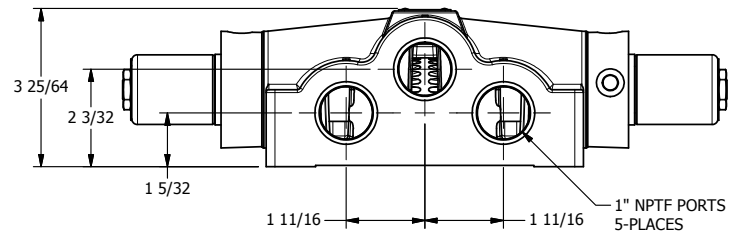

4

3

2

1

1/2" NPT CONDUIT CONNECTION

1" NPTF PORTS 5-PLACES

AAA
PRODUCTS
INTERNATIONAL

AAA PRODUCTS INTERNATIONAL
7114 Harry Hines Blvd
Dallas, TX 75235

TITLE: 1" SIDE PORT, DBL SOL, 3 POS,
SPR CTR, SOL RTRN, REGEN CTR SPL,
CLASSIC SOL, TAPPED VENT

DRAWING NO.:
DIM_SY8DT

4

3

2

1

THE INFORMATION CONTAINED WITHIN THIS DOCUMENT IS PROPRIETARY TO AAA PRODUCTS AND MAY NOT BE DISCLOSED WITHOUT PRIOR WRITTEN CONSENT