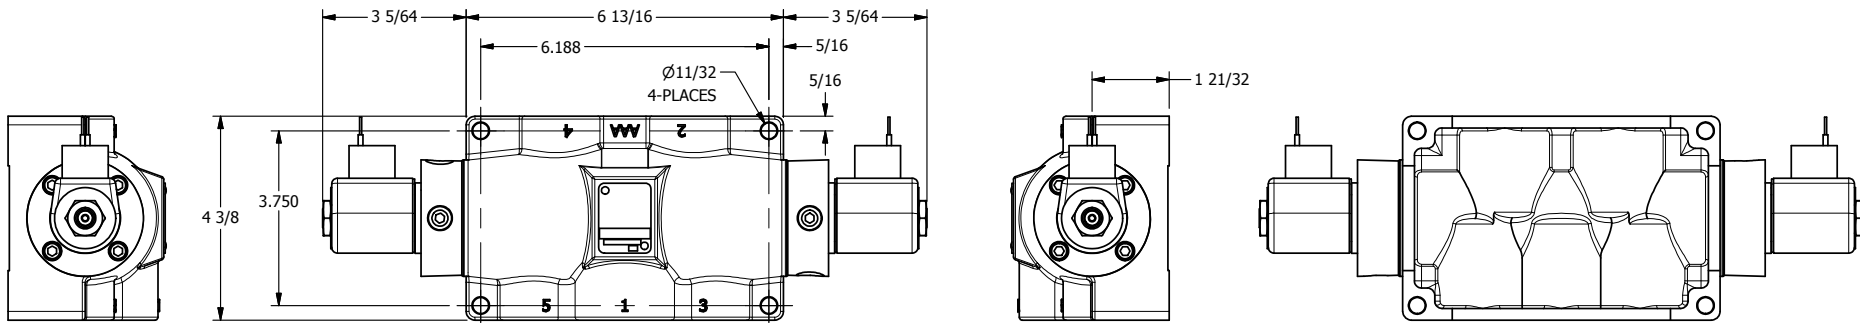

4

3

2

1

1/2" NPT CONDUIT CONNECTION

1" NPTF PORTS 5-PLACES

AAA
PRODUCTS
INTERNATIONAL

AAA PRODUCTS INTERNATIONAL
7114 Harry Hines Blvd
Dallas, TX 75235

TITLE: 1" SIDE PORT, DBL SOL, 3 POS,
SPR CTR, SOL RTRN, REGEN CTR SPL,
CLASSIC SOL, TAPPED VENT

DRAWING NO.:
DIM_SY8DT

4

3

2

1

THE INFORMATION CONTAINED WITHIN THIS DOCUMENT IS PROPRIETARY TO AAA PRODUCTS AND MAY NOT BE DISCLOSED WITHOUT PRIOR WRITTEN CONSENT