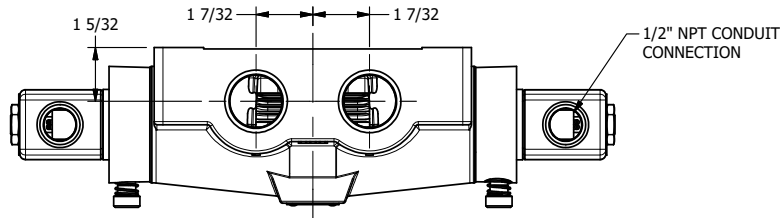

4

3

2

1

AAA
PRODUCTS
INTERNATIONAL

**AAA PRODUCTS
INTERNATIONAL**
7114 Harry Hines Blvd
Dallas, TX 75235

TITLE: 1" SIDE PORT, DBL SOL, 3 POS,
SPR CTR, SOL SHFT, REGEN CTR SPL,
CLASSIC SOL, LCKNG OVRD, EXT PILOT

DRAWING NO.:
DIM_SY8DOZ

THE INFORMATION CONTAINED WITHIN THIS DOCUMENT IS PROPRIETARY TO AAA PRODUCTS AND MAY NOT BE DISCLOSED WITHOUT PRIOR WRITTEN CONSENT

4

3

2

1