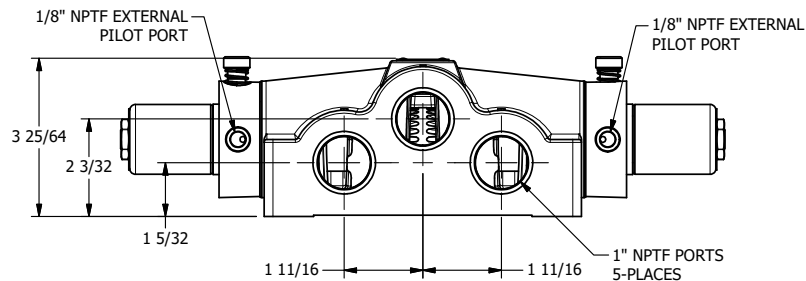

4

3

2

1

AAA
PRODUCTS
INTERNATIONAL

**AAA PRODUCTS
INTERNATIONAL**
7114 Harry Hines Blvd
Dallas, TX 75235

TITLE: 1" SIDE PORT, DBL SOL, 3 POS,
SPR CTR, SOL SHFT, REGEN CTR SPL,
CLASSIC SOL, LCKNG OVRD, EXT PILOT

DRAWING NO.:
DIM_SY8DOZ

THE INFORMATION CONTAINED WITHIN THIS DOCUMENT IS PROPRIETARY TO AAA PRODUCTS AND MAY NOT BE DISCLOSED WITHOUT PRIOR WRITTEN CONSENT

4

3

2

1