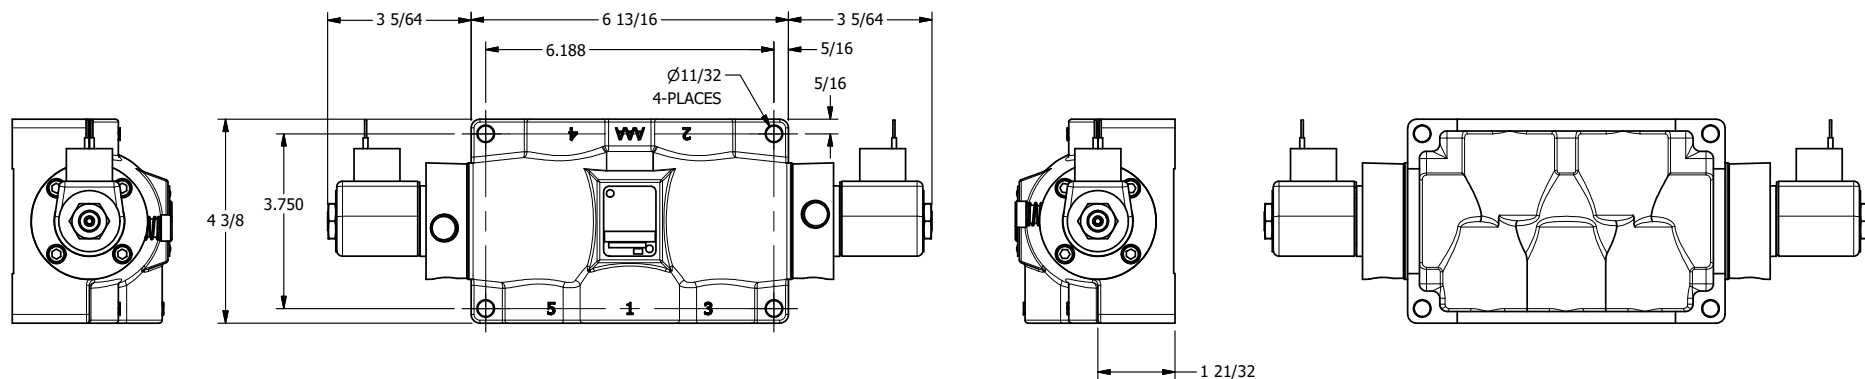

4

3

2

1

AAA
PRODUCTS
INTERNATIONAL

**AAA PRODUCTS
INTERNATIONAL**
7114 Harry Hines Blvd
Dallas, TX 75235

TITLE: 1" SIDE PORT, DBL SOL, 3 POS,
SPR CTR, SOL SHFT, REGEN CTR SPL,
CLASSIC SOL, LCKNG OVRD, EXT PILOT

DRAWING NO.:
DIM_SY8DOZ

THE INFORMATION CONTAINED WITHIN THIS DOCUMENT IS PROPRIETARY TO AAA PRODUCTS AND MAY NOT BE DISCLOSED WITHOUT PRIOR WRITTEN CONSENT

4

3

2

1