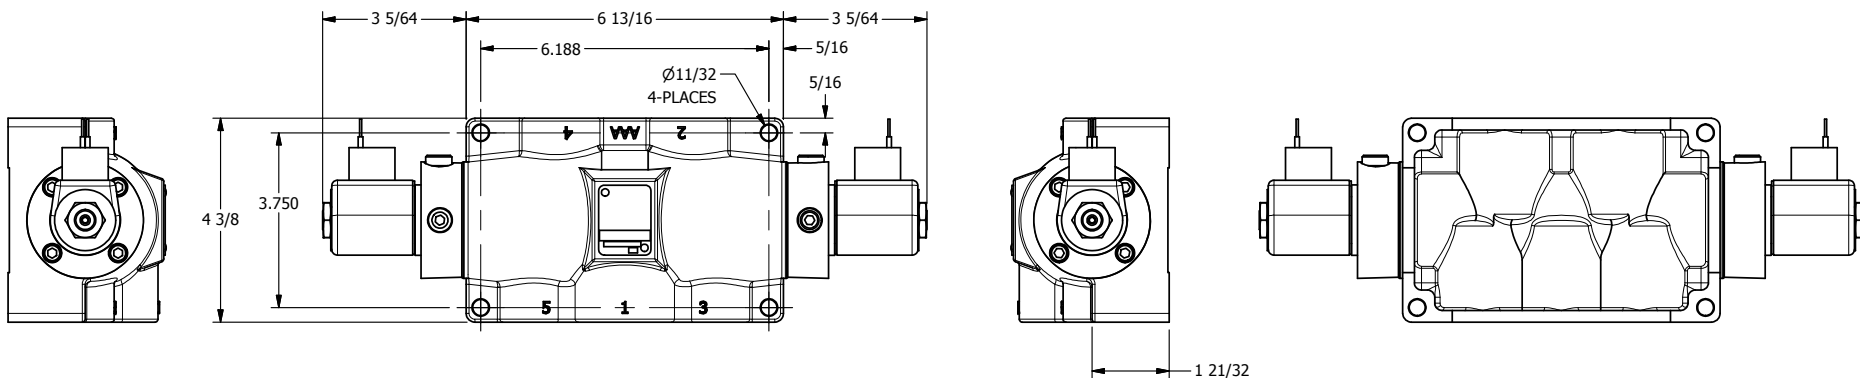

4

3

2

1

**AAA**  
PRODUCTS  
INTERNATIONAL

**AAA PRODUCTS  
INTERNATIONAL**  
7114 Harry Hines Blvd  
Dallas, TX 75235

TITLE: 1" SIDE PORT, DBL SOL, 3 POS,  
SPR CTR, SOL RTRN, REGEN CTR SPL,  
CLASSIC SOL, PUSH OVRD

DRAWING NO.:  
DIM\_SY8DOP

THE INFORMATION CONTAINED WITHIN THIS DOCUMENT IS PROPRIETARY TO AAA PRODUCTS AND MAY NOT BE DISCLOSED WITHOUT PRIOR WRITTEN CONSENT

4

3

2

1