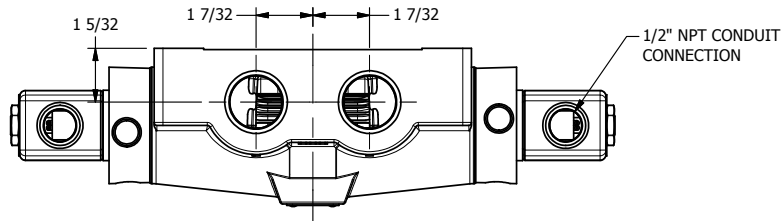

4

3

2

1

**AAA**  
PRODUCTS  
INTERNATIONAL

**AAA PRODUCTS  
INTERNATIONAL**  
7114 Harry Hines Blvd  
Dallas, TX 75235

TITLE: 1" SIDE PORT, DBL SOL, 3 POS,  
SPR CTR, SOL RTRN, REGEN CTR SPL,  
CLASSIC SOL, PUSH OVRD

DRAWING NO.:  
DIM\_SY8DOP

THE INFORMATION CONTAINED WITHIN THIS DOCUMENT IS PROPRIETARY TO AAA PRODUCTS AND MAY NOT BE DISCLOSED WITHOUT PRIOR WRITTEN CONSENT

4

3

2

1