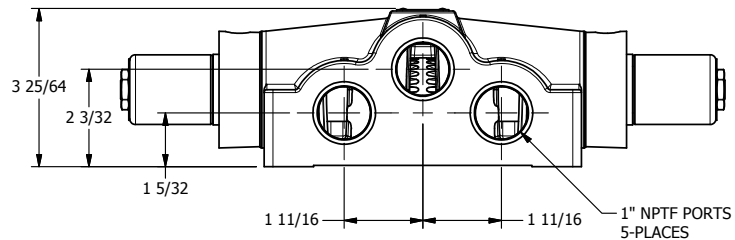

4

3

2

1

**AAA**  
PRODUCTS  
INTERNATIONAL

**AAA PRODUCTS  
INTERNATIONAL**  
7114 Harry Hines Blvd  
Dallas, TX 75235

TITLE: 1" SIDE PORT, DBL SOL, 3 POS,  
SPR CTR, SOL RTRN, REGEN CTR SPL,  
CLASSIC SOL, PUSH OVRD

DRAWING NO.:  
DIM\_SY8DOP

THE INFORMATION CONTAINED WITHIN THIS DOCUMENT IS PROPRIETARY TO AAA PRODUCTS AND MAY NOT BE DISCLOSED WITHOUT PRIOR WRITTEN CONSENT

4

3

2

1