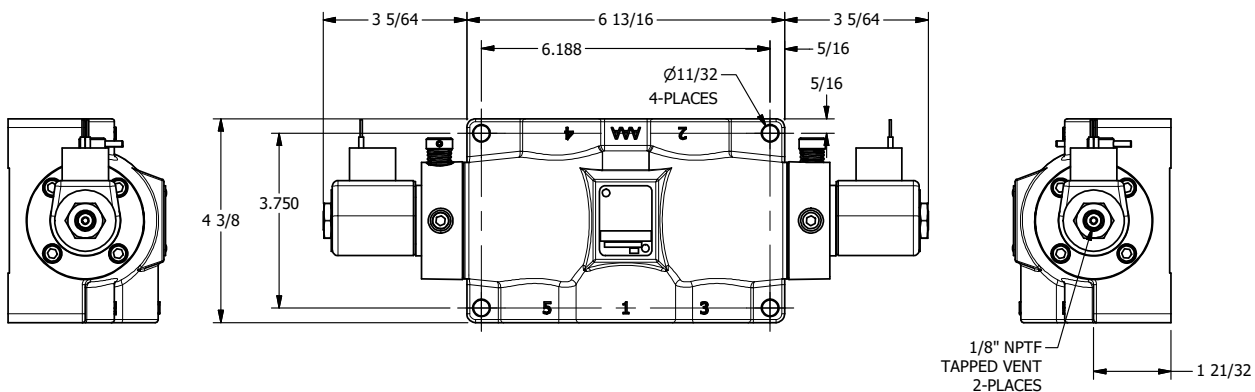

4

3

2

1

**AAA**  
PRODUCTS  
INTERNATIONAL

**AAA PRODUCTS  
INTERNATIONAL**  
7114 Harry Hines Blvd  
Dallas, TX 75235

TITLE: 1" SIDE PORT, DBL SOL, 3 POS,  
REGEN SPR CTR, CLASSIC,  
NON-LCKNG OVRD, TPD VENT

DRAWING NO.:  
DIM\_SY8DONT

THE INFORMATION CONTAINED WITHIN THIS DOCUMENT IS PROPRIETARY TO AAA PRODUCTS AND MAY NOT BE DISCLOSED WITHOUT PRIOR WRITTEN CONSENT

4

3

2

B

B

A