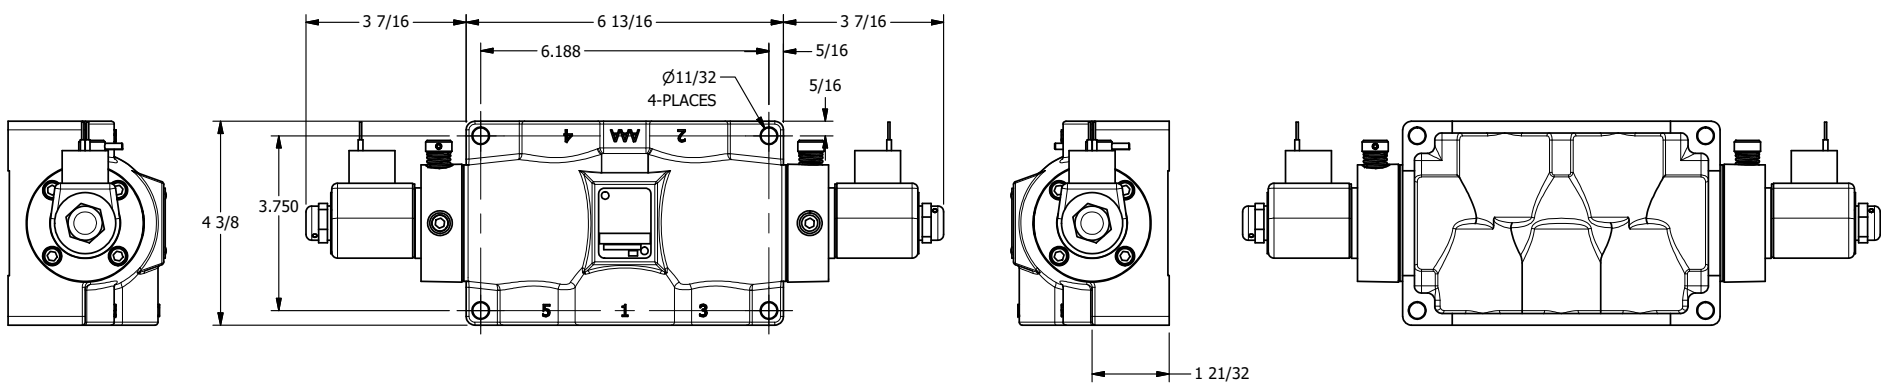

4

3

2

1

1/2" NPT CONDUIT CONNECTION

AAA
PRODUCTS
INTERNATIONAL

AAA PRODUCTS INTERNATIONAL
7114 Harry Hines Blvd
Dallas, TX 75235

TITLE: 1" SIDE PORT, DBL SOL, 3 POS,
REGEN SPR CTR, CLASSIC,
NON-LCKNG OVRD, EXCLDR

DRAWING NO.:
DIM_SY8DONL

4

3

2

1

THE INFORMATION CONTAINED WITHIN THIS DOCUMENT IS PROPRIETARY TO AAA PRODUCTS AND MAY NOT BE DISCLOSED WITHOUT PRIOR WRITTEN CONSENT