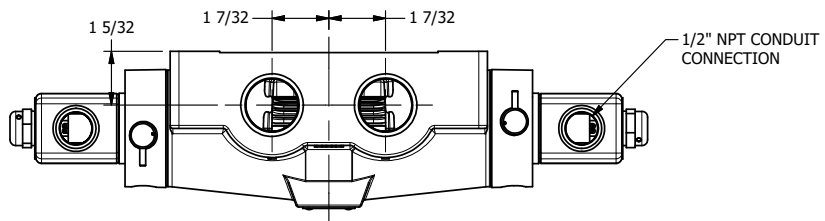

4

3

2

1

1/2" NPT CONDUIT CONNECTION

AAA
PRODUCTS
INTERNATIONAL

AAA PRODUCTS INTERNATIONAL
7114 Harry Hines Blvd
Dallas, TX 75235

TITLE: 1" SIDE PORT, DBL SOL, 3 POS,
REGEN SPR CTR, CLASSIC,
NON-LCKNG OVRD, EXCLDR

DRAWING NO.:
DIM_SY8DONL

4

3

2

1

THE INFORMATION CONTAINED WITHIN THIS DOCUMENT IS PROPRIETARY TO AAA PRODUCTS AND MAY NOT BE DISCLOSED WITHOUT PRIOR WRITTEN CONSENT