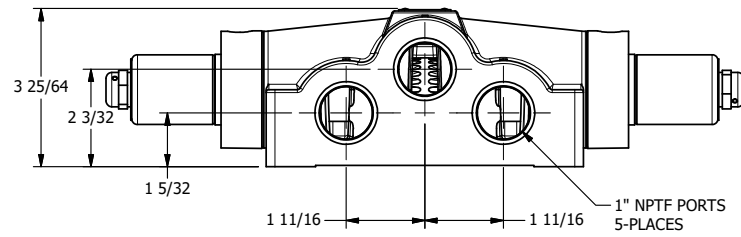

4

3

2

1

1/2" NPT CONDUIT CONNECTION

AAA
PRODUCTS
INTERNATIONAL

AAA PRODUCTS INTERNATIONAL
7114 Harry Hines Blvd
Dallas, TX 75235

TITLE: 1" SIDE PORT, DBL SOL, 3 POS,
REGEN SPR CTR, CLASSIC,
NON-LCKNG OVRD, EXCLDR

DRAWING NO.:
DIM_SY8DONL

4

3

2

1

THE INFORMATION CONTAINED WITHIN THIS DOCUMENT IS PROPRIETARY TO AAA PRODUCTS AND MAY NOT BE DISCLOSED WITHOUT PRIOR WRITTEN CONSENT