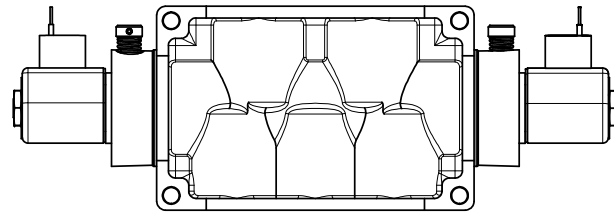

4

3

2

1

1/2" NPT CONDUIT CONNECTION

1 21/32

1" NPTF PORTS 5-PLACES

**AAA**  
PRODUCTS  
INTERNATIONAL

**AAA PRODUCTS INTERNATIONAL**  
7114 Harry Hines Blvd  
Dallas, TX 75235

TITLE: 1" SIDE PORT, DBL SOL, 3 POS,  
SPR CTR, SOL RTRN, REGEN CTR SPL,  
CLASSIC SOL, NON-LCKNG OVRD

DRAWING NO.:  
DIM\_SY8DON