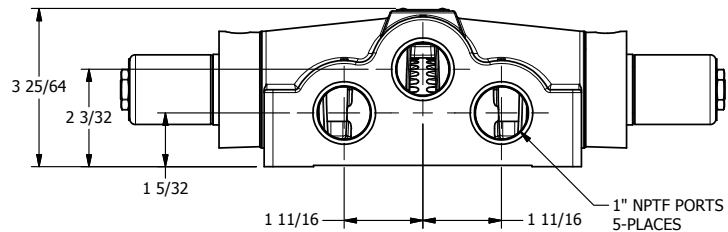

4

3

2

1

1/2" NPT CONDUIT CONNECTION

1 21/32

1" NPTF PORTS 5-PLACES

**AAA**  
PRODUCTS  
INTERNATIONAL

**AAA PRODUCTS INTERNATIONAL**  
7114 Harry Hines Blvd  
Dallas, TX 75235

TITLE: 1" SIDE PORT, DBL SOL, 3 POS,  
SPR CTR, SOL RTRN, REGEN CTR SPL,  
CLASSIC SOL, NON-LCKNG OVRD

DRAWING NO.:  
DIM\_SY8DON