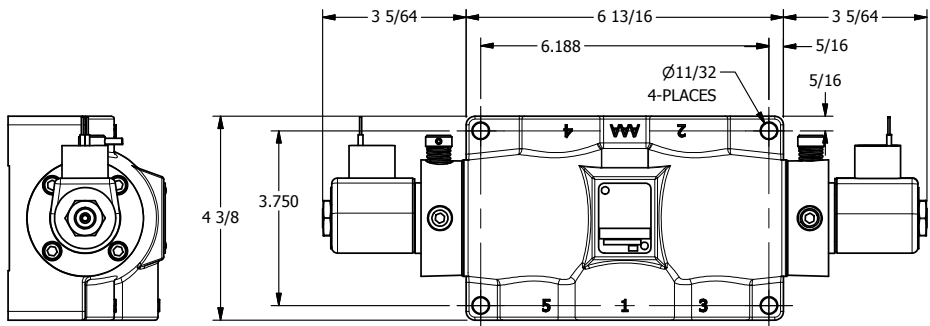

4

3

2

1

1/2" NPT CONDUIT CONNECTION

1 21/32

1" NPTF PORTS 5-PLACES

**AAA**  
PRODUCTS  
INTERNATIONAL

**AAA PRODUCTS INTERNATIONAL**  
7114 Harry Hines Blvd  
Dallas, TX 75235

TITLE: 1" SIDE PORT, DBL SOL, 3 POS,  
SPR CTR, SOL RTRN, REGEN CTR SPL,  
CLASSIC SOL, NON-LCKNG OVRD

DRAWING NO.:  
DIM\_SY8DON