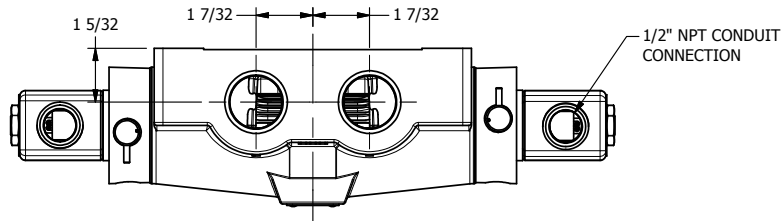

4

3

2

1

1/2" NPT CONDUIT CONNECTION

1 21/32

1" NPTF PORTS 5-PLACES

**AAA**  
PRODUCTS  
INTERNATIONAL

**AAA PRODUCTS INTERNATIONAL**  
7114 Harry Hines Blvd  
Dallas, TX 75235

TITLE: 1" SIDE PORT, DBL SOL, 3 POS,  
SPR CTR, SOL RTRN, REGEN CTR SPL,  
CLASSIC SOL, NON-LCKNG OVRD

DRAWING NO.:  
DIM\_SY8DON