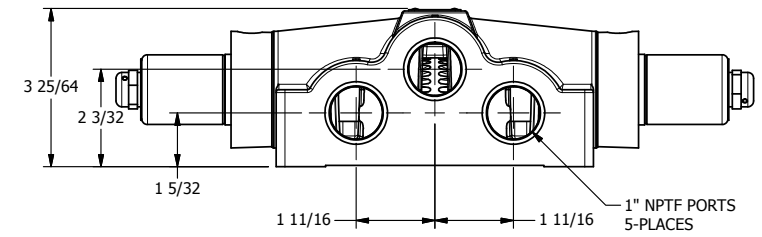

4

3

2

1

AAA
PRODUCTS
INTERNATIONAL

AAA PRODUCTS INTERNATIONAL
7114 Harry Hines Blvd
Dallas, TX 75235

TITLE: 1" SIDE PORT, DBL SOL, 3 POS,
SPR CTR, REGEN CTR SPL, CLASSIC SOL,
LCKNG OVRD, DUST EXCLDR

DRAWING NO.:
DIM_SY8DOL