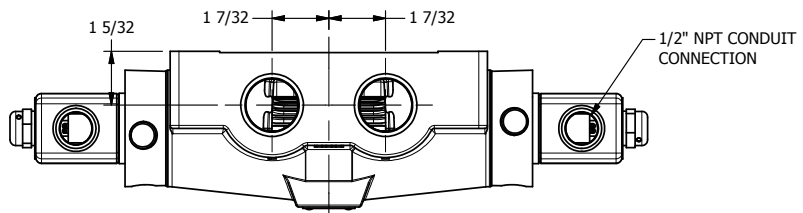

4

3

2

1

AAA
PRODUCTS
INTERNATIONAL

AAA PRODUCTS INTERNATIONAL
7114 Harry Hines Blvd
Dallas, TX 75235

TITLE: 1" SIDE PORT, DBL SOL, 3 POS,
SPR CTR, REGEN CTR SPL, CLASSIC SOL,
LCKNG OVRD, DUST EXCLDR

DRAWING NO.:
DIM_SY8DOL