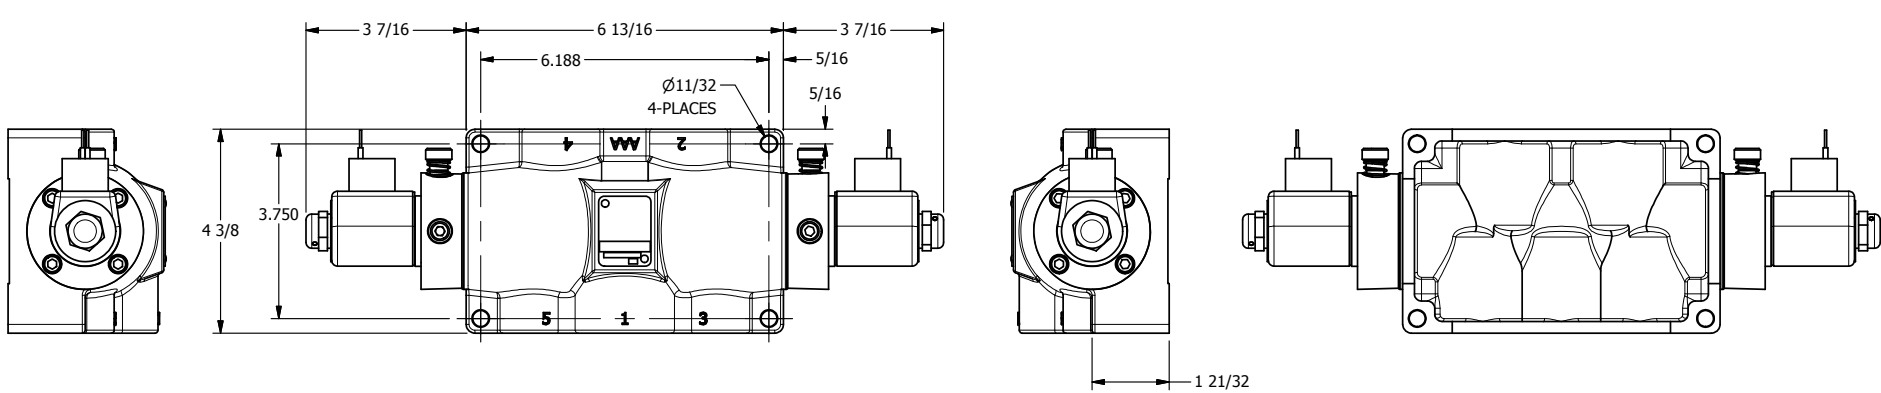

4

3

2

1

AAA
PRODUCTS
INTERNATIONAL

AAA PRODUCTS INTERNATIONAL
7114 Harry Hines Blvd
Dallas, TX 75235

TITLE: 1" SIDE PORT, DBL SOL, 3 POS,
SPR CTR, REGEN CTR SPL, CLASSIC SOL,
LCKNG OVRD, DUST EXCLDR

DRAWING NO.:
DIM_SY8DOL