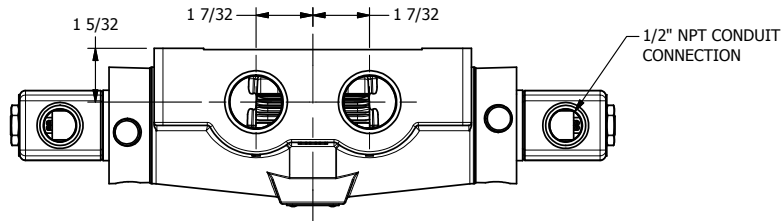

4

3

2

1

AAA
PRODUCTS
INTERNATIONAL

**AAA PRODUCTS
INTERNATIONAL**
7114 Harry Hines Blvd
Dallas, TX 75235

TITLE: 1" SIDE PORT, DBL SOL, 3 POS,
SPR CTR, SOL RTRN, REGEN CTR SPL,
CLASSIC SOL, LCKNG OVRD

DRAWING NO.:
DIM_SY8DO