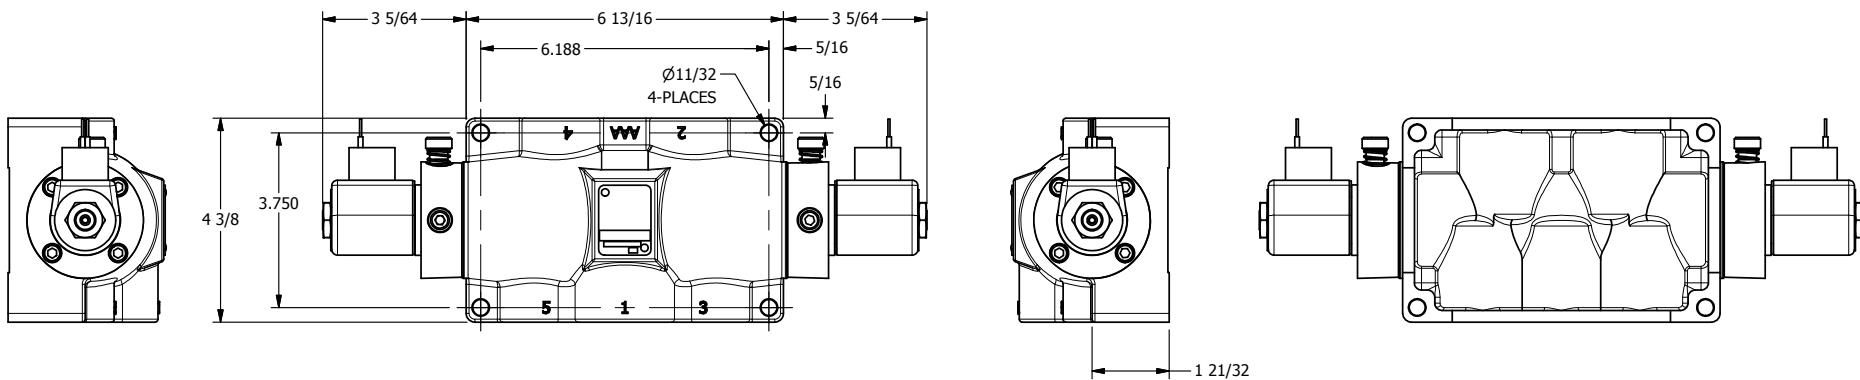

4

3

2

1

AAA
PRODUCTS
INTERNATIONAL

**AAA PRODUCTS
INTERNATIONAL**
7114 Harry Hines Blvd
Dallas, TX 75235

TITLE: 1" SIDE PORT, DBL SOL, 3 POS,
SPR CTR, SOL RTRN, REGEN CTR SPL,
CLASSIC SOL, LCKNG OVRD

DRAWING NO.:
DIM_SY8DO