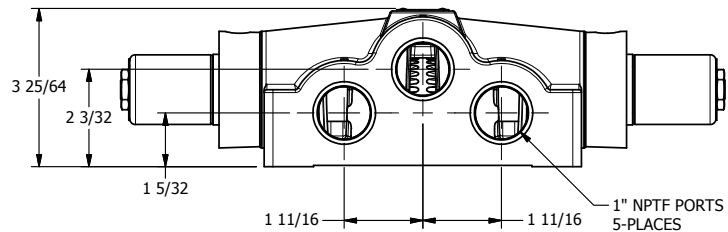

4

3

2

1

AAA
PRODUCTS
INTERNATIONAL

**AAA PRODUCTS
INTERNATIONAL**
7114 Harry Hines Blvd
Dallas, TX 75235

TITLE: 1" SIDE PORT, DBL SOL, 3 POS,
SPR CTR, SOL RTRN, REGEN CTR SPL,
CLASSIC SOL, LCKNG OVRD

DRAWING NO.:
DIM_SY8DO