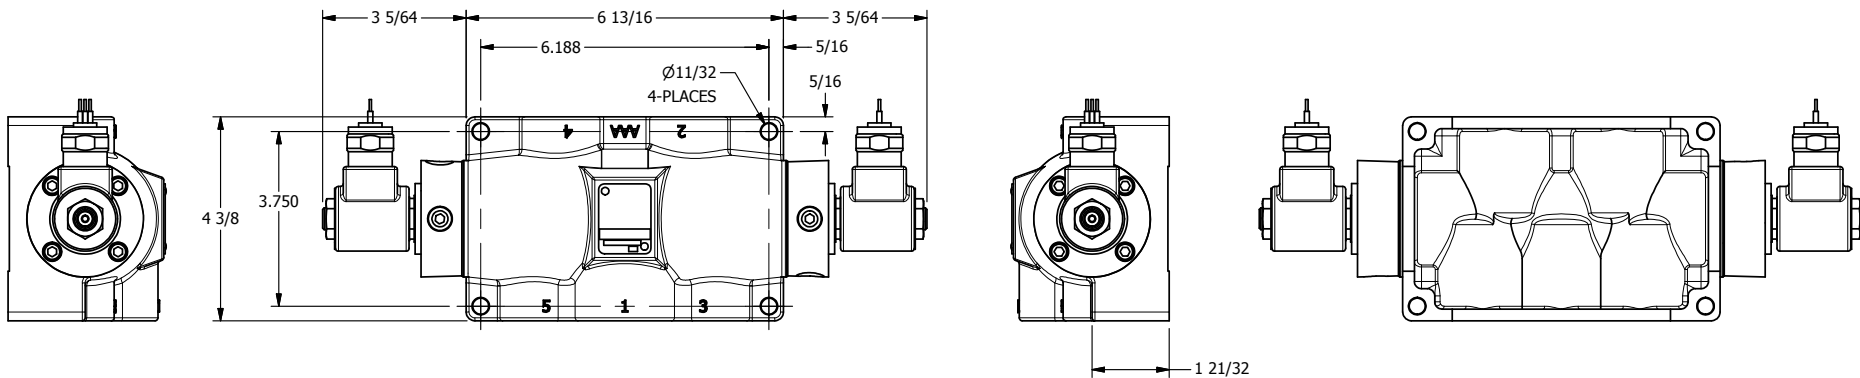

4

3

2

1

**AAA**  
PRODUCTS  
INTERNATIONAL

**AAA PRODUCTS  
INTERNATIONAL**  
7114 Harry Hines Blvd  
Dallas, TX 75235

TITLE: 1" SIDE PORT, DBL SOL, 3 POS,  
SPR CTR, SOL RTRN, REGEN CTR SPL,  
MOLD-OVER, TAPPED VENT

DRAWING NO.:  
DIM\_SY8DMT

4

3

2

1

THE INFORMATION CONTAINED WITHIN THIS DOCUMENT IS PROPRIETARY TO AAA PRODUCTS AND MAY NOT BE DISCLOSED WITHOUT PRIOR WRITTEN CONSENT