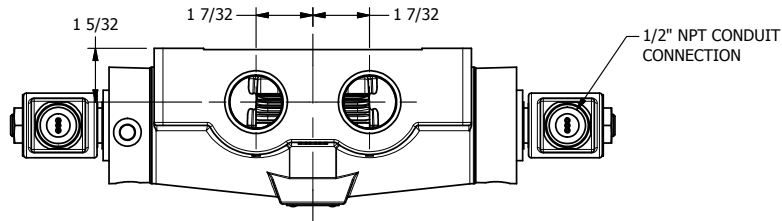

4

3

2

1

**AAA**  
PRODUCTS  
INTERNATIONAL

**AAA PRODUCTS  
INTERNATIONAL**  
7114 Harry Hines Blvd  
Dallas, TX 75235

TITLE: 1" SIDE PORT, DBL SOL, 3 POS,  
SPR CTR, SOL RTRN, REGEN CTR SPL,  
MOLD-OVER, TAPPED VENT

DRAWING NO.:  
DIM\_SY8DMT

4

3

2

1

THE INFORMATION CONTAINED WITHIN THIS DOCUMENT IS PROPRIETARY TO AAA PRODUCTS AND MAY NOT BE DISCLOSED WITHOUT PRIOR WRITTEN CONSENT