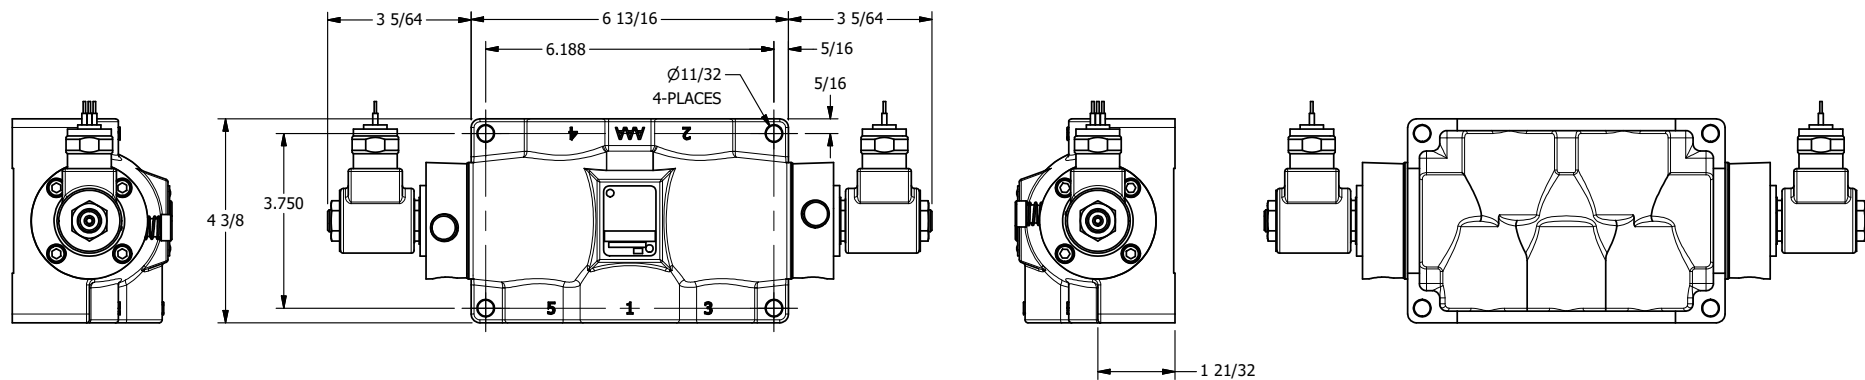

4

3

2

1

AAA
PRODUCTS
INTERNATIONAL

**AAA PRODUCTS
INTERNATIONAL**
7114 Harry Hines Blvd
Dallas, TX 75235

TITLE: 1" SIDE PORT, DBL SOL, 3 POS,
SPR CTR, SOL SHFT, REGEN CTR SPL,
MOLD-OVER, LCKNG OVRD, EXT PILOT

DRAWING NO.:
DIM_SY8DMOZ

THE INFORMATION CONTAINED WITHIN THIS DOCUMENT IS PROPRIETARY TO AAA PRODUCTS AND MAY NOT BE DISCLOSED WITHOUT PRIOR WRITTEN CONSENT

4

3

2

1