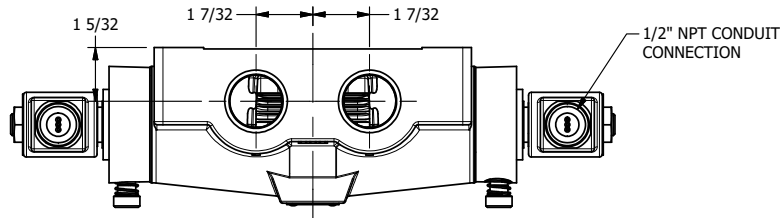

4

3

2

1

AAA
PRODUCTS
INTERNATIONAL

**AAA PRODUCTS
INTERNATIONAL**
7114 Harry Hines Blvd
Dallas, TX 75235

TITLE: 1" SIDE PORT, DBL SOL, 3 POS,
SPR CTR, SOL SHFT, REGEN CTR SPL,
MOLD-OVER, LCKNG OVRD, EXT PILOT

DRAWING NO.:
DIM_SY8DMOZ

THE INFORMATION CONTAINED WITHIN THIS DOCUMENT IS PROPRIETARY TO AAA PRODUCTS AND MAY NOT BE DISCLOSED WITHOUT PRIOR WRITTEN CONSENT

4

3

2

1