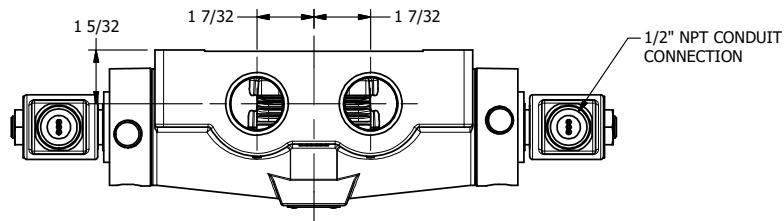

4

3

2

1

1/8" NPTF
TAPPED VENT
2-PLACES

AAA
PRODUCTS
INTERNATIONAL

**AAA PRODUCTS
INTERNATIONAL**
7114 Harry Hines Blvd
Dallas, TX 75235

TITLE: 1" SIDE PORT, DBL SOL, 3 POS,
REGEN SPR CTR, MOLD-OVER,
LCKNG OVRD, TPD VENT

DRAWING NO.:
DIM_SY8DMOT

THE INFORMATION CONTAINED WITHIN THIS DOCUMENT IS PROPRIETARY TO AAA PRODUCTS AND MAY NOT BE DISCLOSED WITHOUT PRIOR WRITTEN CONSENT

4

3

2

1