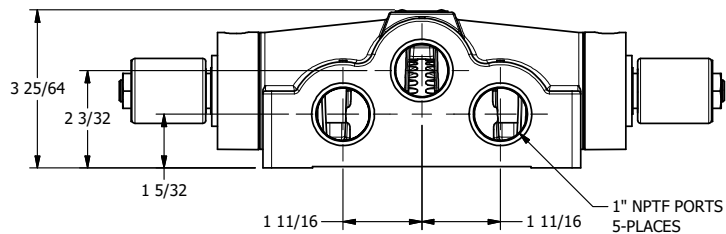

4

3

2

1

1/8" NPTF
TAPPED VENT
2-PLACES

AAA
PRODUCTS
INTERNATIONAL

**AAA PRODUCTS
INTERNATIONAL**
7114 Harry Hines Blvd
Dallas, TX 75235

TITLE: 1" SIDE PORT, DBL SOL, 3 POS,
REGEN SPR CTR, MOLD-OVER,
LCKNG OVRD, TPD VENT

DRAWING NO.:
DIM_SY8DMOT

THE INFORMATION CONTAINED WITHIN THIS DOCUMENT IS PROPRIETARY TO AAA PRODUCTS AND MAY NOT BE DISCLOSED WITHOUT PRIOR WRITTEN CONSENT

4

3

2

1