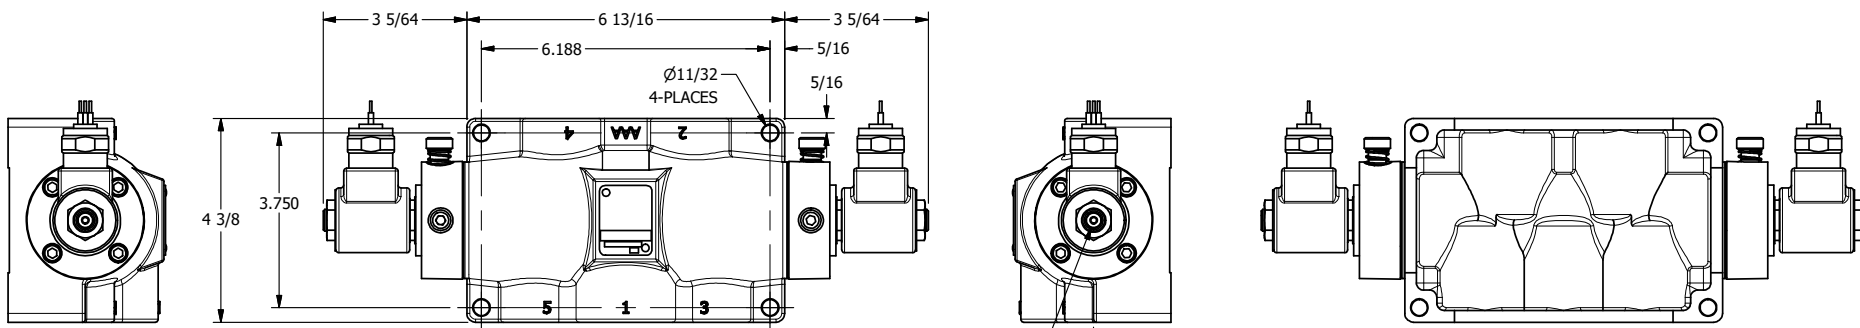

4

3

2

1

1/8" NPTF
TAPPED VENT
2-PLACES

AAA
PRODUCTS
INTERNATIONAL

**AAA PRODUCTS
INTERNATIONAL**
7114 Harry Hines Blvd
Dallas, TX 75235

TITLE: 1" SIDE PORT, DBL SOL, 3 POS,
REGEN SPR CTR, MOLD-OVER,
LCKNG OVRD, TPD VENT

DRAWING NO.:
DIM_SY8DMOT

THE INFORMATION CONTAINED WITHIN THIS DOCUMENT IS PROPRIETARY TO AAA PRODUCTS AND MAY NOT BE DISCLOSED WITHOUT PRIOR WRITTEN CONSENT

4

3

2

1