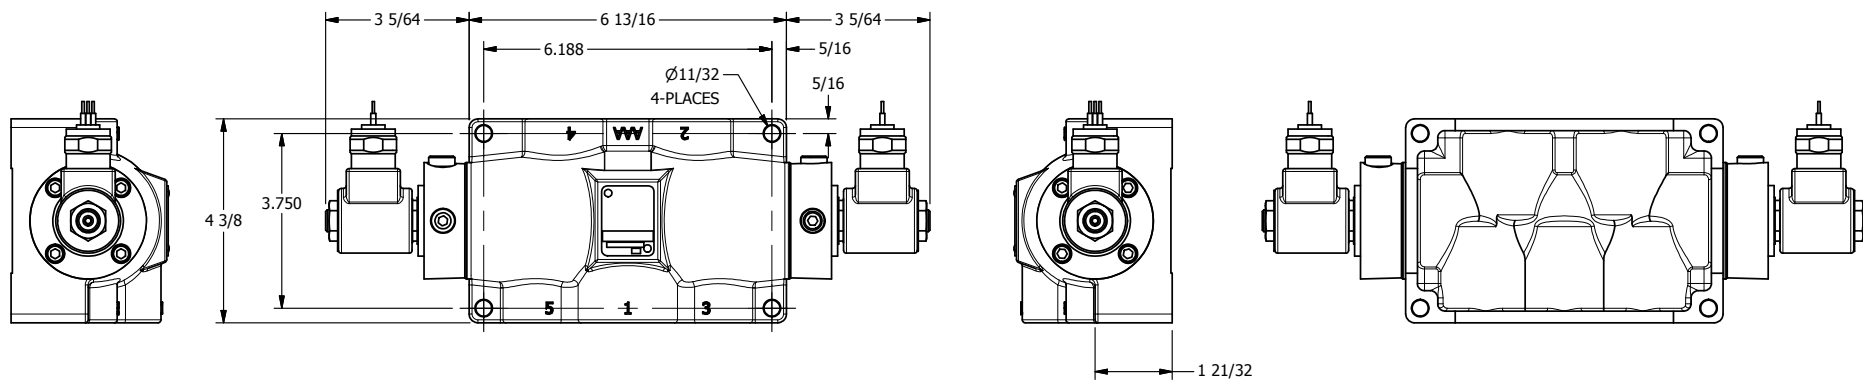

4

3

2

1

AAA
PRODUCTS
INTERNATIONAL

**AAA PRODUCTS
INTERNATIONAL**
7114 Harry Hines Blvd
Dallas, TX 75235

TITLE: 1" SIDE PORT, DBL SOL, 3 POS,
SPR CTR, SOL RTRN, REGEN CTR SPL,
MOLD-OVER, PUSH OVRD

DRAWING NO.:
DIM_SY8DMOP