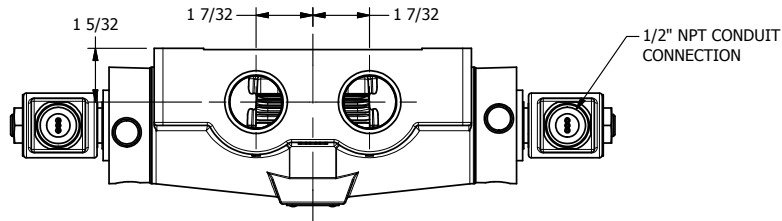

4

3

2

1

AAA
PRODUCTS
INTERNATIONAL

**AAA PRODUCTS
INTERNATIONAL**
7114 Harry Hines Blvd
Dallas, TX 75235

TITLE: 1" SIDE PORT, DBL SOL, 3 POS,
SPR CTR, SOL RTRN, REGEN CTR SPL,
MOLD-OVER, PUSH OVRD

DRAWING NO.:
DIM_SY8DMOP