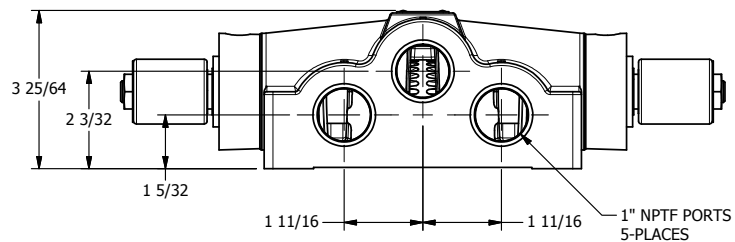

4

3

2

1

AAA
PRODUCTS
INTERNATIONAL

**AAA PRODUCTS
INTERNATIONAL**
7114 Harry Hines Blvd
Dallas, TX 75235

TITLE: 1" SIDE PORT, DBL SOL, 3 POS,
SPR CTR, SOL RTRN, REGEN CTR SPL,
MOLD-OVER, PUSH OVRD

DRAWING NO.:
DIM_SY8DMOP