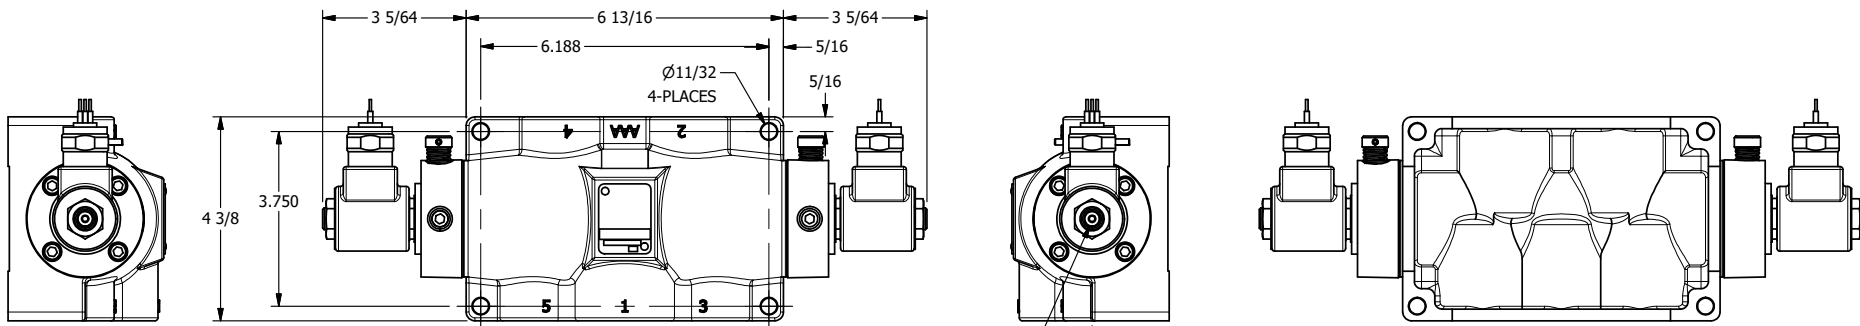

4

3

2

1

1/8" NPTF  
TAPPED VENT  
2-PLACES

**AAA**  
PRODUCTS  
INTERNATIONAL

**AAA PRODUCTS  
INTERNATIONAL**  
7114 Harry Hines Blvd  
Dallas, TX 75235

TITLE: 1" SIDE PORT, DBL SOL, 3 POS,  
REGEN SPR CTR, MOLD-OVER,  
NON-LCKNG OVRD, TPD VENT

DRAWING NO.:  
DIM\_SY8DMONT

4

3

2

1

THE INFORMATION CONTAINED WITHIN THIS DOCUMENT IS PROPRIETARY TO AAA PRODUCTS AND MAY NOT BE DISCLOSED WITHOUT PRIOR WRITTEN CONSENT