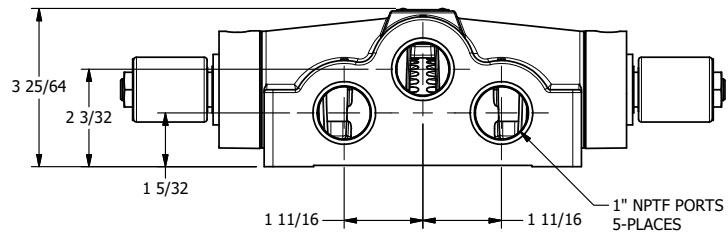

4

3

2

1

1/8" NPTF  
TAPPED VENT  
2-PLACES

**AAA**  
PRODUCTS  
INTERNATIONAL

**AAA PRODUCTS  
INTERNATIONAL**  
7114 Harry Hines Blvd  
Dallas, TX 75235

TITLE: 1" SIDE PORT, DBL SOL, 3 POS,  
REGEN SPR CTR, MOLD-OVER,  
NON-LCKNG OVRD, TPD VENT

DRAWING NO.:  
DIM\_SY8DMONT

4

3

2

1

THE INFORMATION CONTAINED WITHIN THIS DOCUMENT IS PROPRIETARY TO AAA PRODUCTS AND MAY NOT BE DISCLOSED WITHOUT PRIOR WRITTEN CONSENT