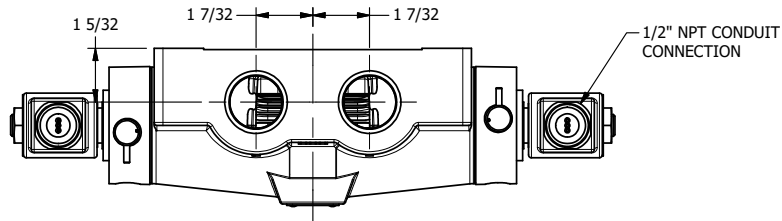

4

3

2

1

1/8" NPTF  
TAPPED VENT  
2-PLACES

**AAA**  
PRODUCTS  
INTERNATIONAL

**AAA PRODUCTS  
INTERNATIONAL**  
7114 Harry Hines Blvd  
Dallas, TX 75235

TITLE: 1" SIDE PORT, DBL SOL, 3 POS,  
REGEN SPR CTR, MOLD-OVER,  
NON-LCKNG OVRD, TPD VENT

DRAWING NO.:  
DIM\_SY8DMONT

4

3

2

1

THE INFORMATION CONTAINED WITHIN THIS DOCUMENT IS PROPRIETARY TO AAA PRODUCTS AND MAY NOT BE DISCLOSED WITHOUT PRIOR WRITTEN CONSENT