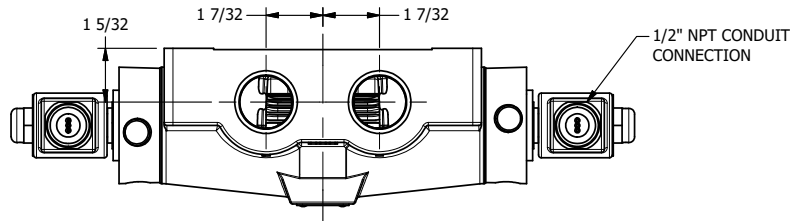

4

3

2

1

AAA
PRODUCTS
INTERNATIONAL

**AAA PRODUCTS
INTERNATIONAL**
7114 Harry Hines Blvd
Dallas, TX 75235

TITLE: 1" SIDE PORT, DBL SOL, 3 POS,
SPR CTR, REGEN CTR SPL, MOLD-OVER,
LCKNG OVRD, DUST EXCLDR

DRAWING NO.:
DIM_SY8DMOL