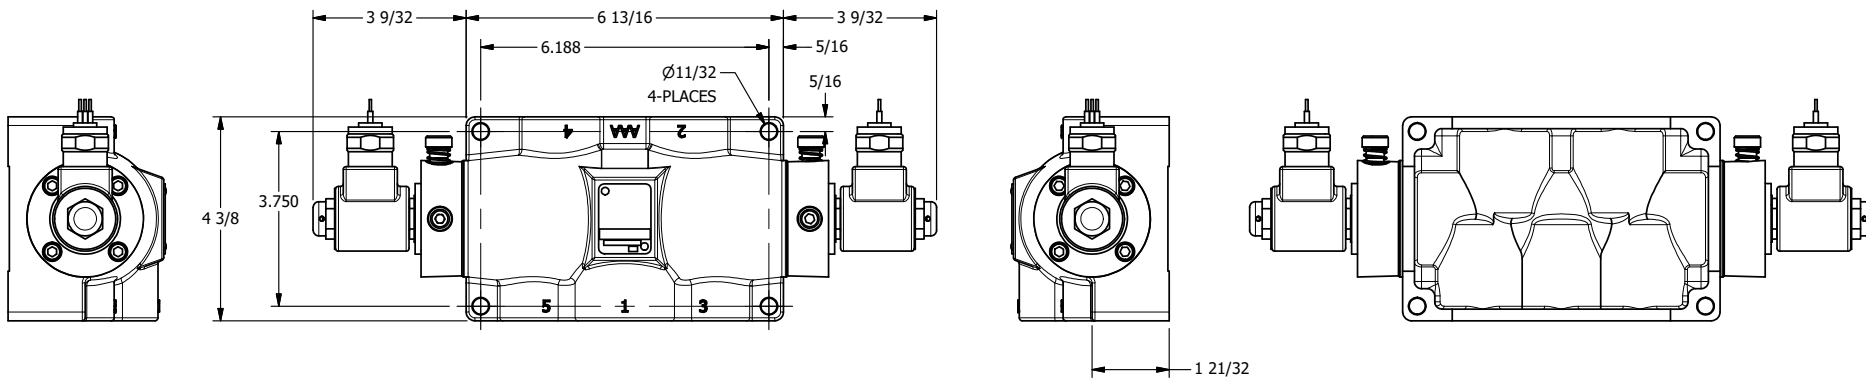

4

3

2

1

AAA
PRODUCTS
INTERNATIONAL

**AAA PRODUCTS
INTERNATIONAL**
7114 Harry Hines Blvd
Dallas, TX 75235

TITLE: 1" SIDE PORT, DBL SOL, 3 POS,
SPR CTR, REGEN CTR SPL, MOLD-OVER,
LCKNG OVRD, DUST EXCLDR

DRAWING NO.:
DIM_SY8DMOL