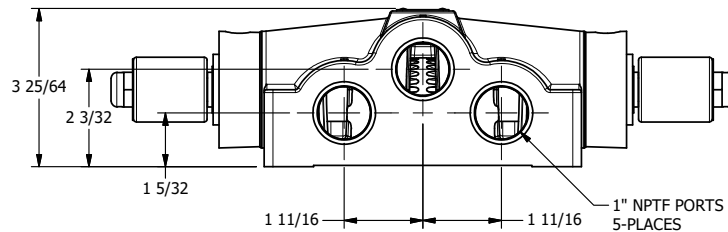

4

3

2

1

AAA
PRODUCTS
INTERNATIONAL

**AAA PRODUCTS
INTERNATIONAL**
7114 Harry Hines Blvd
Dallas, TX 75235

TITLE: 1" SIDE PORT, DBL SOL, 3 POS,
SPR CTR, REGEN CTR SPL, MOLD-OVER,
LCKNG OVRD, DUST EXCLDR

DRAWING NO.:
DIM_SY8DMOL