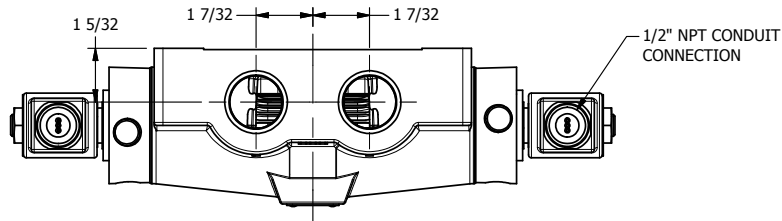

4

3

2

1

**AAA**  
PRODUCTS  
INTERNATIONAL

**AAA PRODUCTS  
INTERNATIONAL**  
7114 Harry Hines Blvd  
Dallas, TX 75235

TITLE: 1" SIDE PORT, DBL SOL, 3 POS,  
SPR CTR, SOL RTRN, REGEN CTR SPL,  
MOLD-OVER, LCKNG OVRD

DRAWING NO.:  
DIM\_SY8DMO

THE INFORMATION CONTAINED WITHIN THIS DOCUMENT IS PROPRIETARY TO AAA PRODUCTS AND MAY NOT BE DISCLOSED WITHOUT PRIOR WRITTEN CONSENT

4

3

2

1