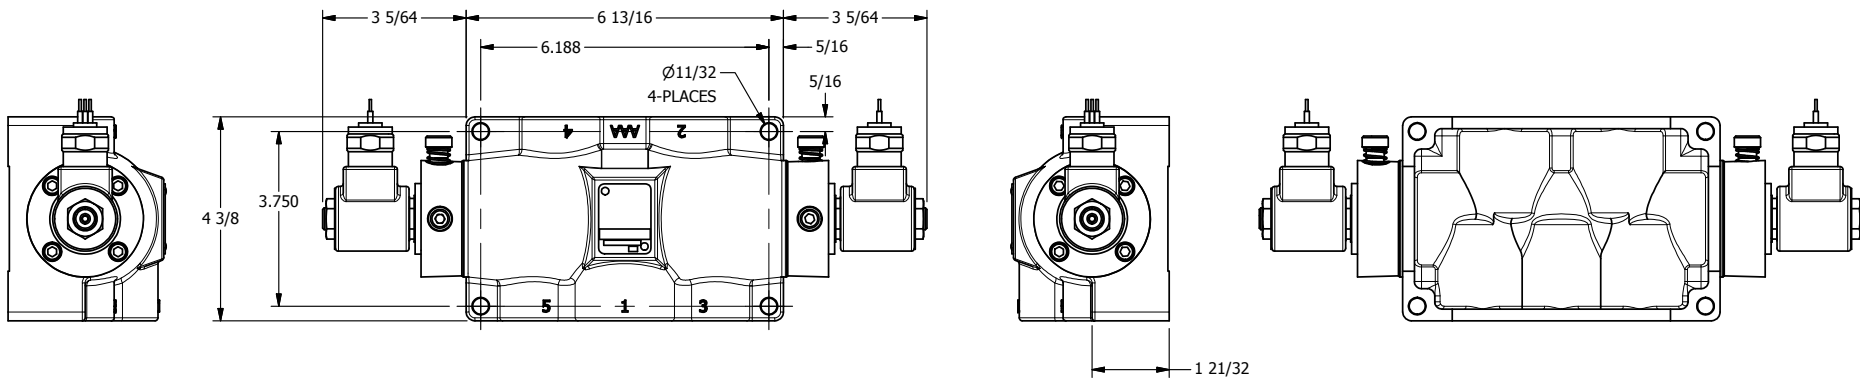

4

3

2

1

**AAA**  
PRODUCTS  
INTERNATIONAL

**AAA PRODUCTS  
INTERNATIONAL**  
7114 Harry Hines Blvd  
Dallas, TX 75235

TITLE: 1" SIDE PORT, DBL SOL, 3 POS,  
SPR CTR, SOL RTRN, REGEN CTR SPL,  
MOLD-OVER, LCKNG OVRD

DRAWING NO.:  
DIM\_SY8DMO

THE INFORMATION CONTAINED WITHIN THIS DOCUMENT IS PROPRIETARY TO AAA PRODUCTS AND MAY NOT BE DISCLOSED WITHOUT PRIOR WRITTEN CONSENT

4

3

2

1