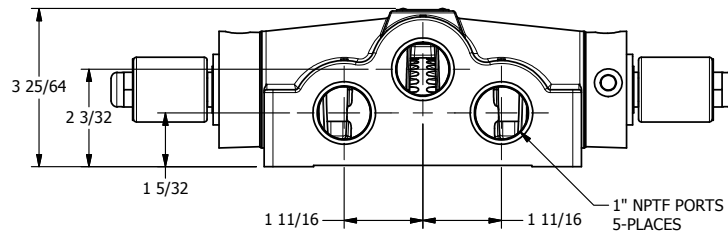

4

3

2

1

AAA
PRODUCTS
INTERNATIONAL

**AAA PRODUCTS
INTERNATIONAL**
7114 Harry Hines Blvd
Dallas, TX 75235

TITLE: 1" SIDE PORT, DBL SOL, 3 POS,
SPR CTR, SOL RTRN, REGEN CTR SPL,
MOLD-OVER, DUST EXCLDR

DRAWING NO.:
DIM_SY8DML