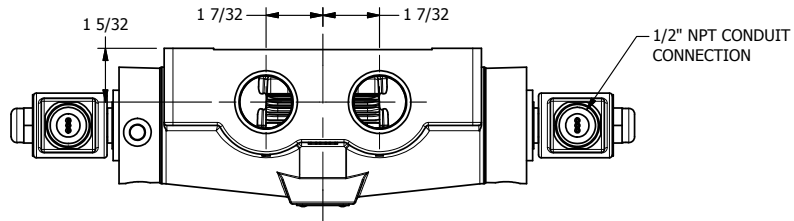

4

3

2

1

AAA
PRODUCTS
INTERNATIONAL

**AAA PRODUCTS
INTERNATIONAL**
7114 Harry Hines Blvd
Dallas, TX 75235

TITLE: 1" SIDE PORT, DBL SOL, 3 POS,
SPR CTR, SOL RTRN, REGEN CTR SPL,
MOLD-OVER, DUST EXCLDR

DRAWING NO.:
DIM_SY8DML