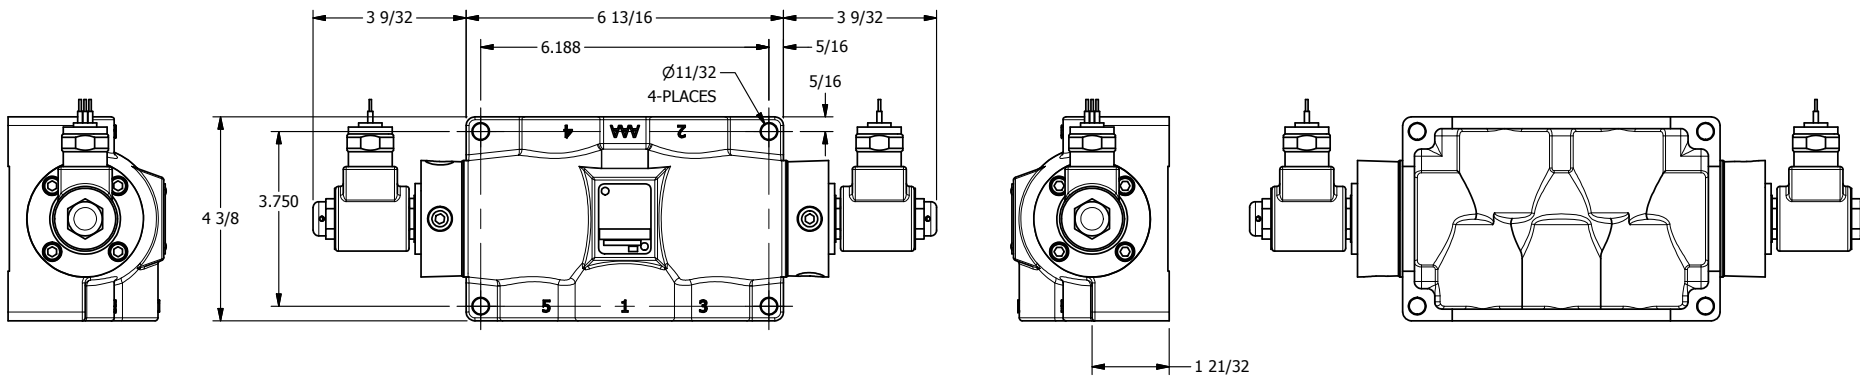

4

3

2

1

AAA
PRODUCTS
INTERNATIONAL

**AAA PRODUCTS
INTERNATIONAL**
7114 Harry Hines Blvd
Dallas, TX 75235

TITLE: 1" SIDE PORT, DBL SOL, 3 POS,
SPR CTR, SOL RTRN, REGEN CTR SPL,
MOLD-OVER, DUST EXCLDR

DRAWING NO.:
DIM_SY8DML