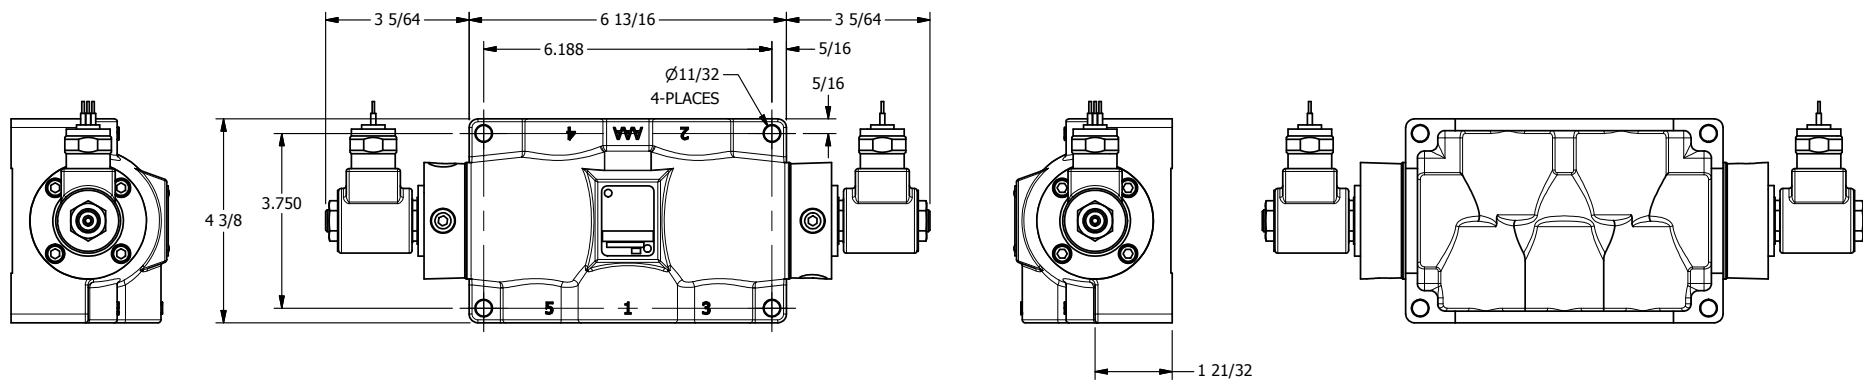

4

3

2

1

AAA
PRODUCTS
INTERNATIONAL

**AAA PRODUCTS
INTERNATIONAL**
7114 Harry Hines Blvd
Dallas, TX 75235

TITLE: 1" SIDE PORT, DBL SOL, 3 POS,
SPR CTR, SOL RTRN, REGEN CTR SPL,
MOLD-OVER

PART NO.:
DIM_SY8DM