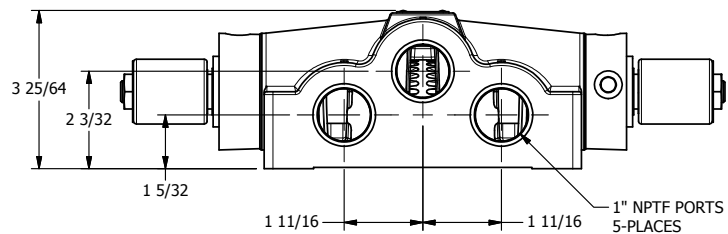

4

3

2

1

AAA
PRODUCTS
INTERNATIONAL

**AAA PRODUCTS
INTERNATIONAL**
7114 Harry Hines Blvd
Dallas, TX 75235

TITLE: 1" SIDE PORT, DBL SOL, 3 POS,
SPR CTR, SOL RTRN, REGEN CTR SPL,
MOLD-OVER

PART NO.:
DIM_SY8DM