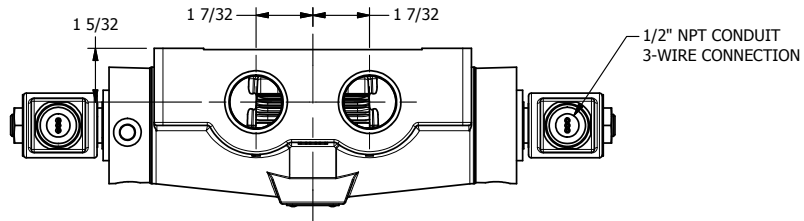

4

3

2

1

AAA
PRODUCTS
INTERNATIONAL

**AAA PRODUCTS
INTERNATIONAL**
7114 Harry Hines Blvd
Dallas, TX 75235

TITLE: 1" SIDE PORT, DBL SOL, 3 POS,
SPR CTR, SOL RTRN, REGEN CTR SPL,
MOLD-OVER

PART NO.:
DIM_SY8DM