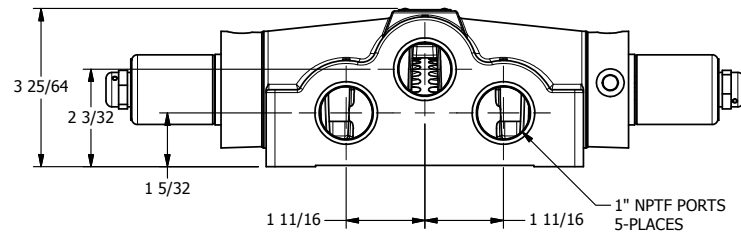

4

3

2

1

AAA
PRODUCTS
INTERNATIONAL

**AAA PRODUCTS
INTERNATIONAL**
7114 Harry Hines Blvd
Dallas, TX 75235

TITLE: 1" SIDE PORT, DBL SOL, 3 POS,
SPR CTR, SOL RTRN, REGEN CTR SPL,
CLASSIC SOL, DUST EXCLDR

DRAWING NO.:
DIM_SY8DL