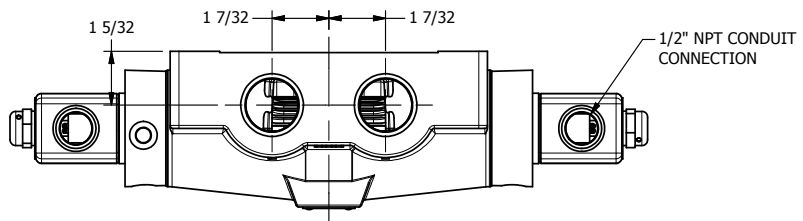

4

3

2

1

AAA
PRODUCTS
INTERNATIONAL

**AAA PRODUCTS
INTERNATIONAL**
7114 Harry Hines Blvd
Dallas, TX 75235

TITLE: 1" SIDE PORT, DBL SOL, 3 POS,
SPR CTR, SOL RTRN, REGEN CTR SPL,
CLASSIC SOL, DUST EXCLDR

DRAWING NO.:
DIM_SY8DL