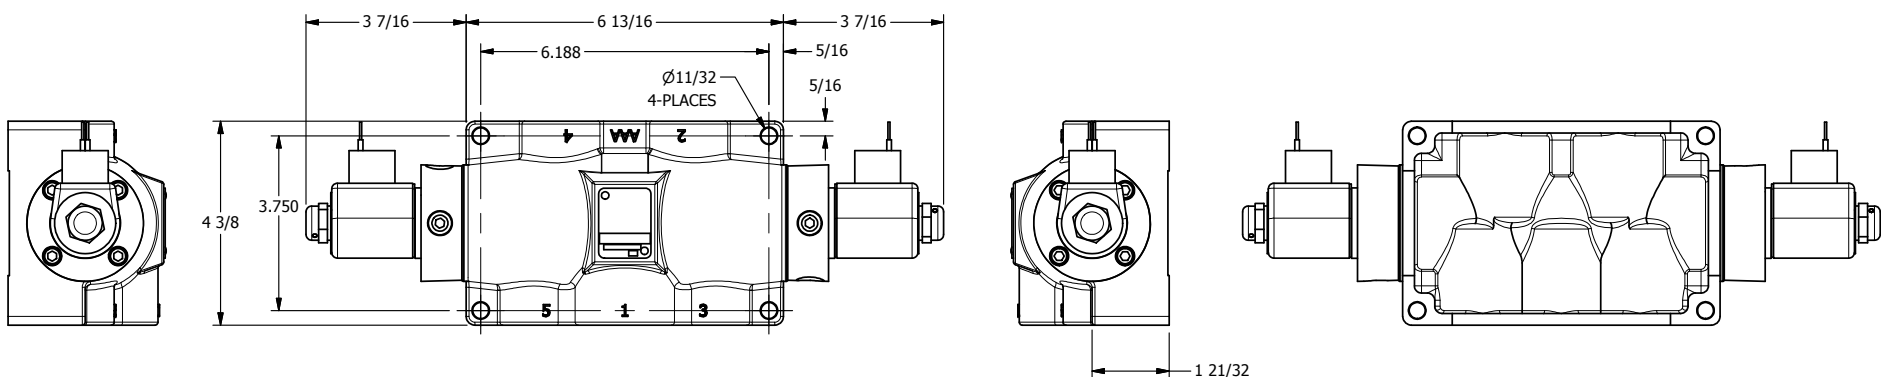

4

3

2

1

AAA
PRODUCTS
INTERNATIONAL

**AAA PRODUCTS
INTERNATIONAL**
7114 Harry Hines Blvd
Dallas, TX 75235

TITLE: 1" SIDE PORT, DBL SOL, 3 POS,
SPR CTR, SOL RTRN, REGEN CTR SPL,
CLASSIC SOL, DUST EXCLDR

DRAWING NO.:
DIM_SY8DL