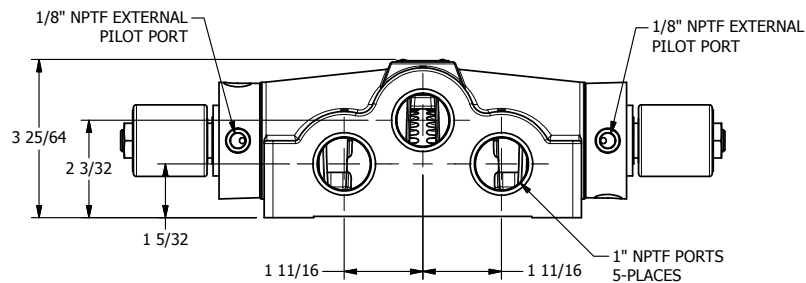

4

3

2

1

AAA
PRODUCTS
INTERNATIONAL

**AAA PRODUCTS
INTERNATIONAL**
7114 Harry Hines Blvd
Dallas, TX 75235

TITLE: 1" SIDE PORT, DBL SOL, 3 POS,
SPR CTR, SOL RTRN, REGEN CTR SPL,
ISO 4400 DIN, EXT PILOT

DRAWING NO.:
DIM_SY8DEDZ