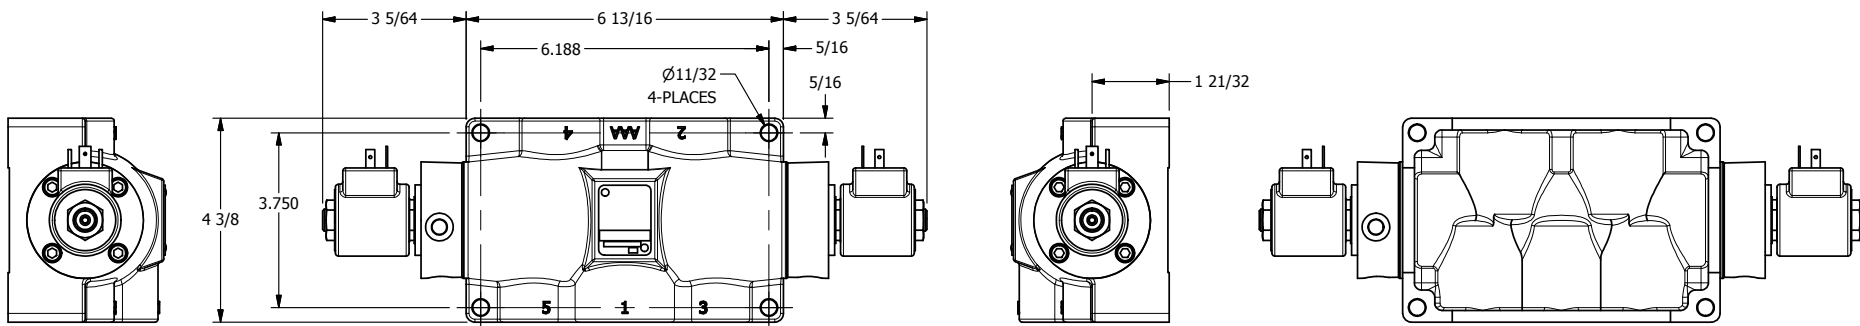

4

3

2

1

AAA
PRODUCTS
INTERNATIONAL

**AAA PRODUCTS
INTERNATIONAL**
7114 Harry Hines Blvd
Dallas, TX 75235

TITLE: 1" SIDE PORT, DBL SOL, 3 POS,
SPR CTR, SOL RTRN, REGEN CTR SPL,
ISO 4400 DIN, EXT PILOT

DRAWING NO.:
DIM_SY8DEDZ