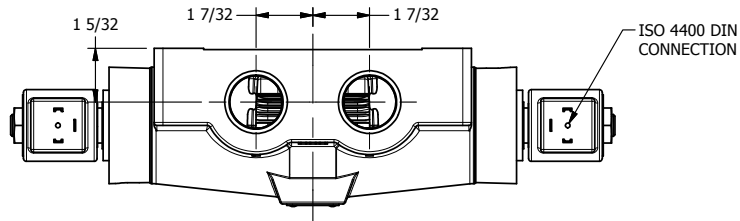

4

3

2

1

AAA
PRODUCTS
INTERNATIONAL

**AAA PRODUCTS
INTERNATIONAL**
7114 Harry Hines Blvd
Dallas, TX 75235

TITLE: 1" SIDE PORT, DBL SOL, 3 POS,
SPR CTR, SOL RTRN, REGEN CTR SPL,
ISO 4400 DIN, EXT PILOT

DRAWING NO.:
DIM_SY8DEDZ