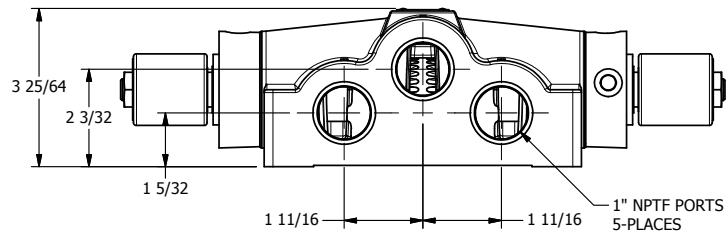

4

3

2

1

**AAA**  
PRODUCTS  
INTERNATIONAL

**AAA PRODUCTS  
INTERNATIONAL**  
7114 Harry Hines Blvd  
Dallas, TX 75235

TITLE: 1" SIDE PORT, DBL SOL, 3 POS,  
SPR CTR, SOL RTRN, REGEN CTR SPL,  
ISO 4400 DIN, TAPPED VENT

DRAWING NO.:  
DIM\_SY8DEDT

4

3

2

1

THE INFORMATION CONTAINED WITHIN THIS DOCUMENT IS PROPRIETARY TO AAA PRODUCTS AND MAY NOT BE DISCLOSED WITHOUT PRIOR WRITTEN CONSENT