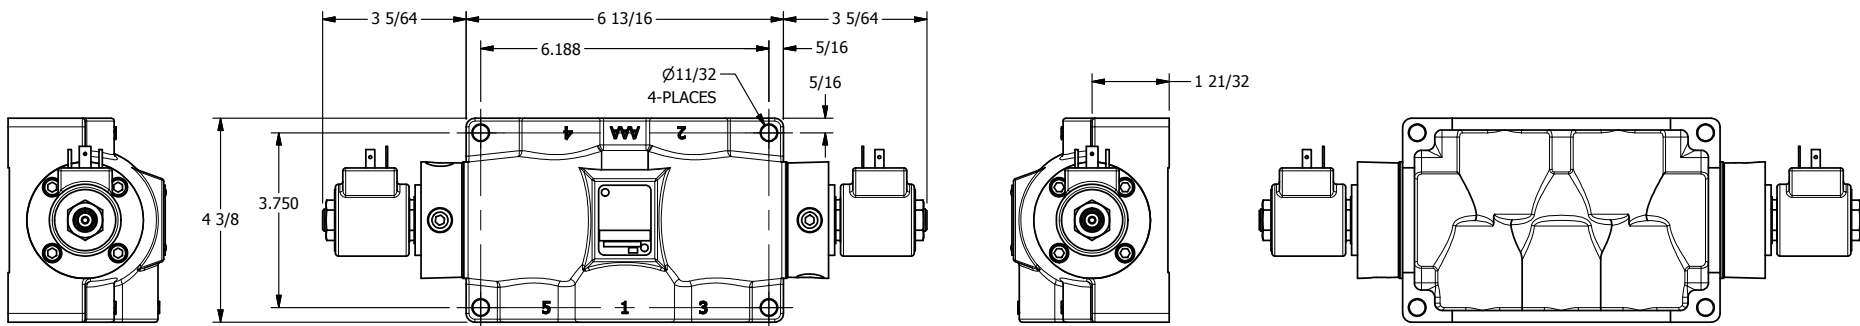

4

3

2

1

**AAA**  
PRODUCTS  
INTERNATIONAL

**AAA PRODUCTS  
INTERNATIONAL**  
7114 Harry Hines Blvd  
Dallas, TX 75235

TITLE: 1" SIDE PORT, DBL SOL, 3 POS,  
SPR CTR, SOL RTRN, REGEN CTR SPL,  
ISO 4400 DIN, TAPPED VENT

DRAWING NO.:  
DIM\_SY8DEDT

4

3

2

1

THE INFORMATION CONTAINED WITHIN THIS DOCUMENT IS PROPRIETARY TO AAA PRODUCTS AND MAY NOT BE DISCLOSED WITHOUT PRIOR WRITTEN CONSENT