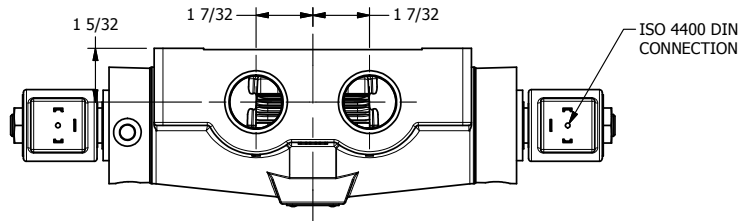

4

3

2

1

**AAA**  
PRODUCTS  
INTERNATIONAL

**AAA PRODUCTS  
INTERNATIONAL**  
7114 Harry Hines Blvd  
Dallas, TX 75235

TITLE: 1" SIDE PORT, DBL SOL, 3 POS,  
SPR CTR, SOL RTRN, REGEN CTR SPL,  
ISO 4400 DIN, TAPPED VENT

DRAWING NO.:  
DIM\_SY8DEDT

4

3

2

1

THE INFORMATION CONTAINED WITHIN THIS DOCUMENT IS PROPRIETARY TO AAA PRODUCTS AND MAY NOT BE DISCLOSED WITHOUT PRIOR WRITTEN CONSENT